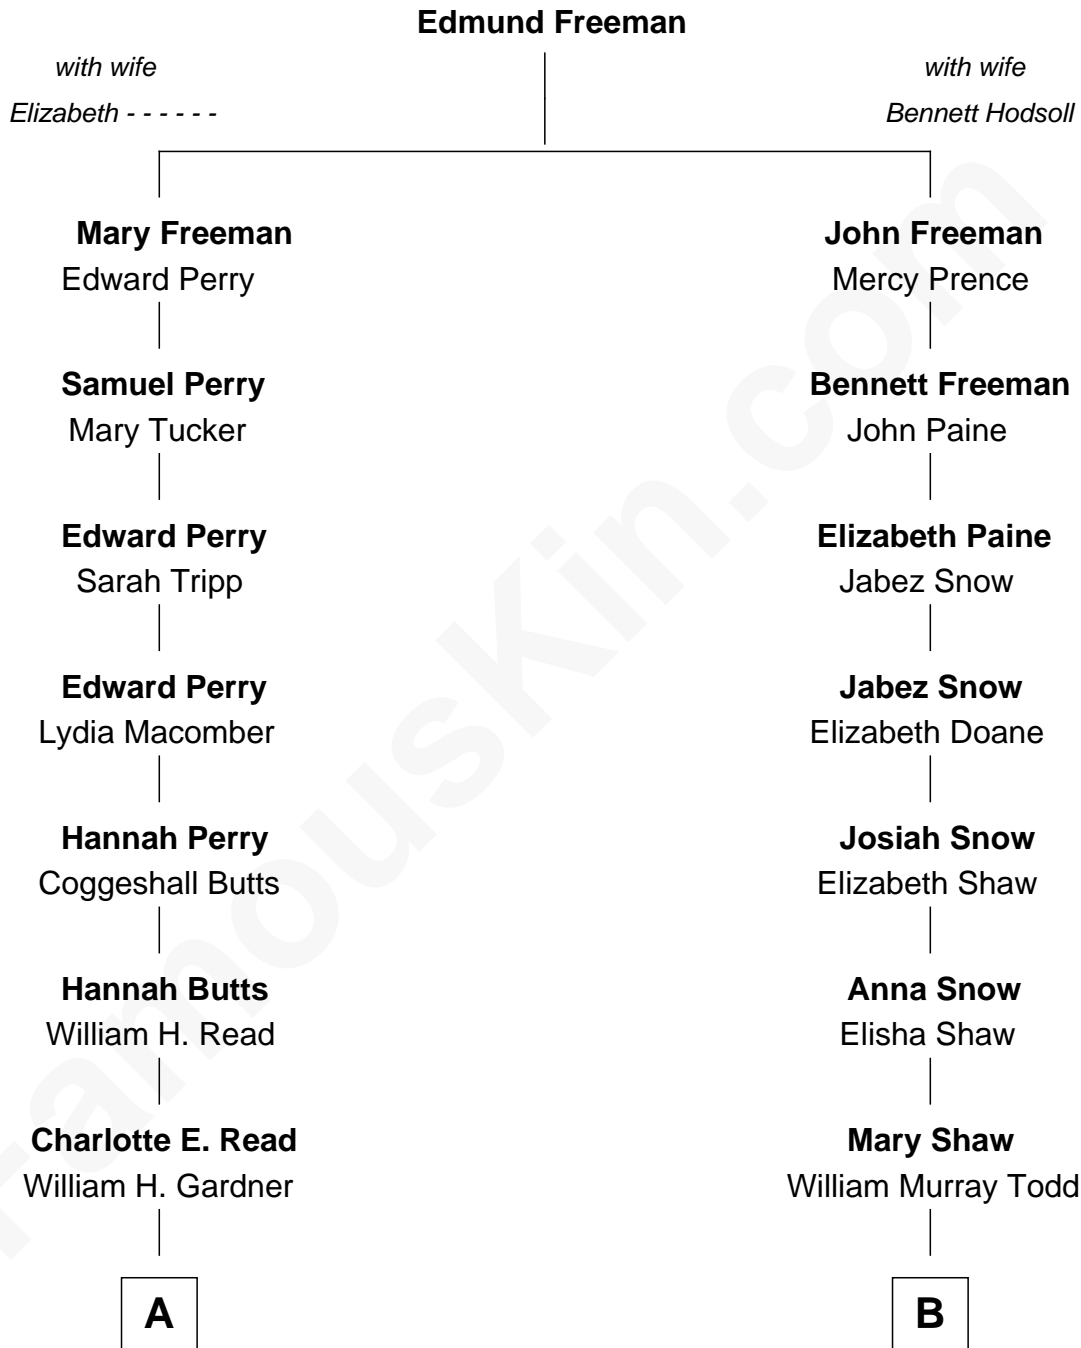

FamousKin.com Relationship Chart of

Nelson Eddy

Movie Actor and Singer

9th cousin 1 time removed of

Tamsin Todd

CEO, Findmypast

FamousKin.com