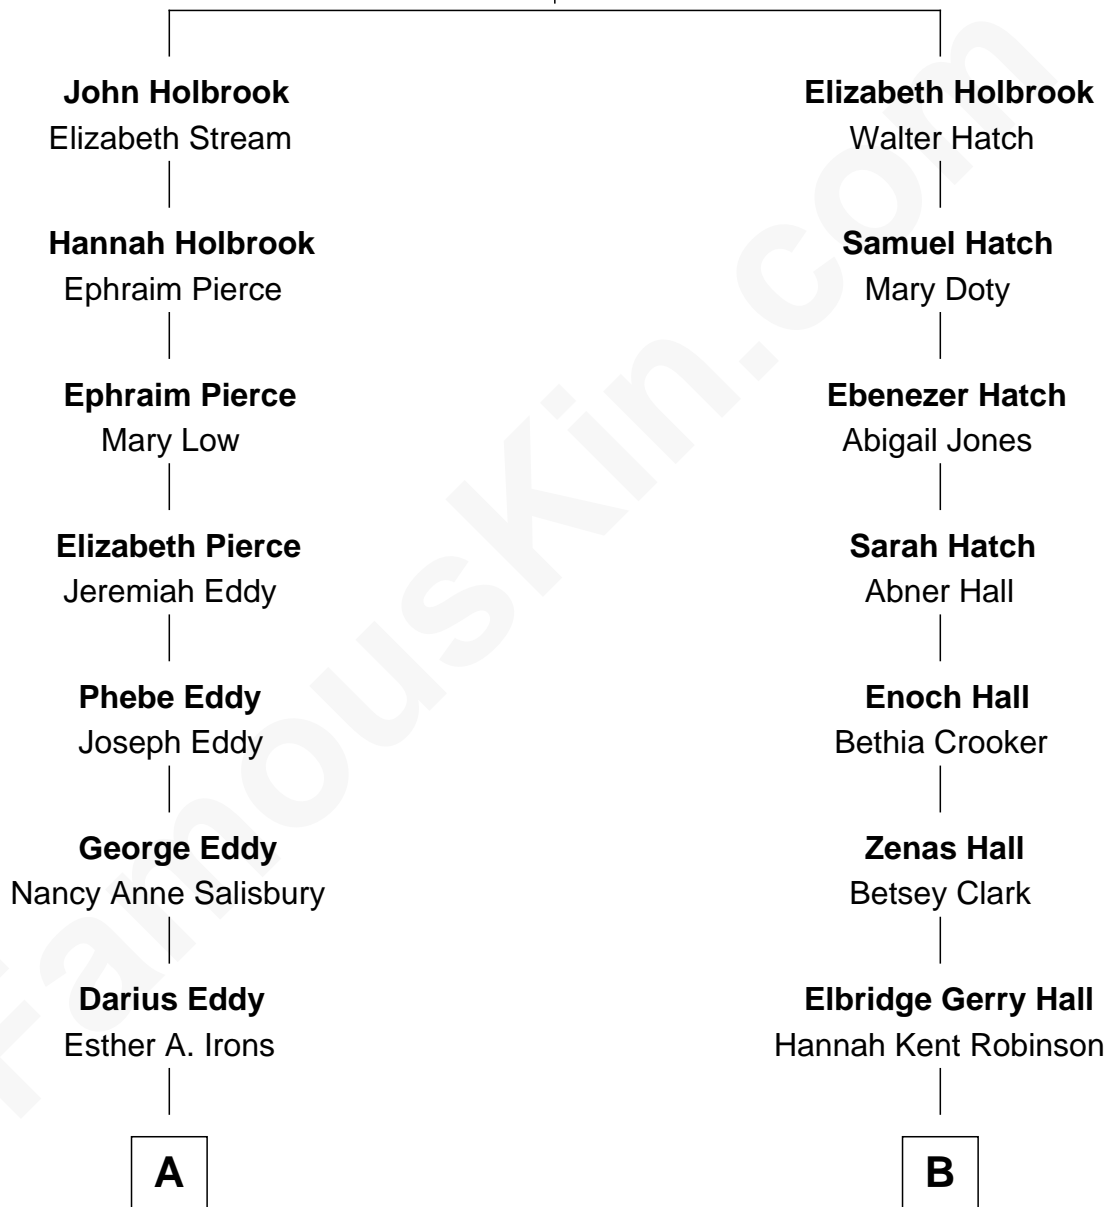

FamousKin.com Relationship Chart of

Nelson Eddy

Movie Actor and Singer

9th cousin 1 time removed of

Raquel Welch

Movie Actress

Thomas Holbrook

Jane Powys

A

Isaac Nelson Eddy
Martha Perry Gardner

William Darius Eddy
Isabel Kendrick

Nelson Eddy
Movie Actor and Singer

B

Justin Smith Hall
Sarah Mehitable Stanford

Emery Stanford Hall
Clara Louise Adams

Josephine Sarah Hall
Armando Carlos Tejada