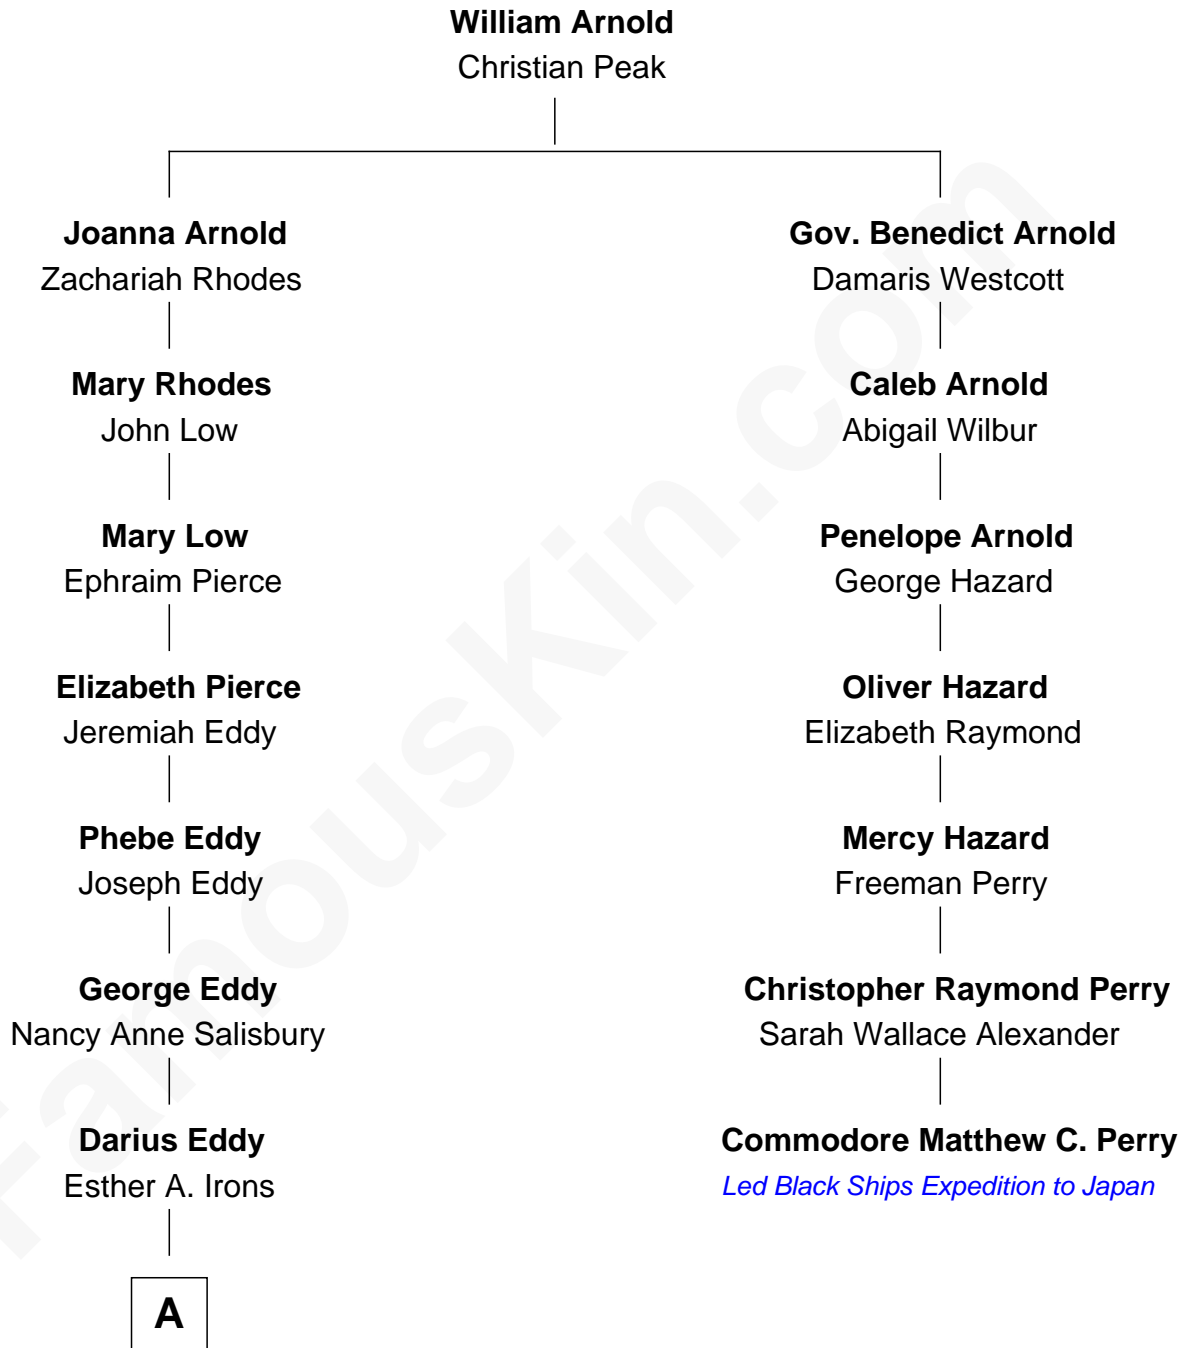

FamousKin.com

Relationship Chart of

Nelson Eddy

Movie Actor and Singer

6th cousin 3 times removed of

Commodore Matthew C. Perry

Led Black Ships Expedition to Japan

A

—
Isaac Nelson Eddy
Martha Perry Gardner

—
William Darius Eddy
Isabel Kendrick

—
Nelson Eddy
Movie Actor and Singer

FamousKin.com