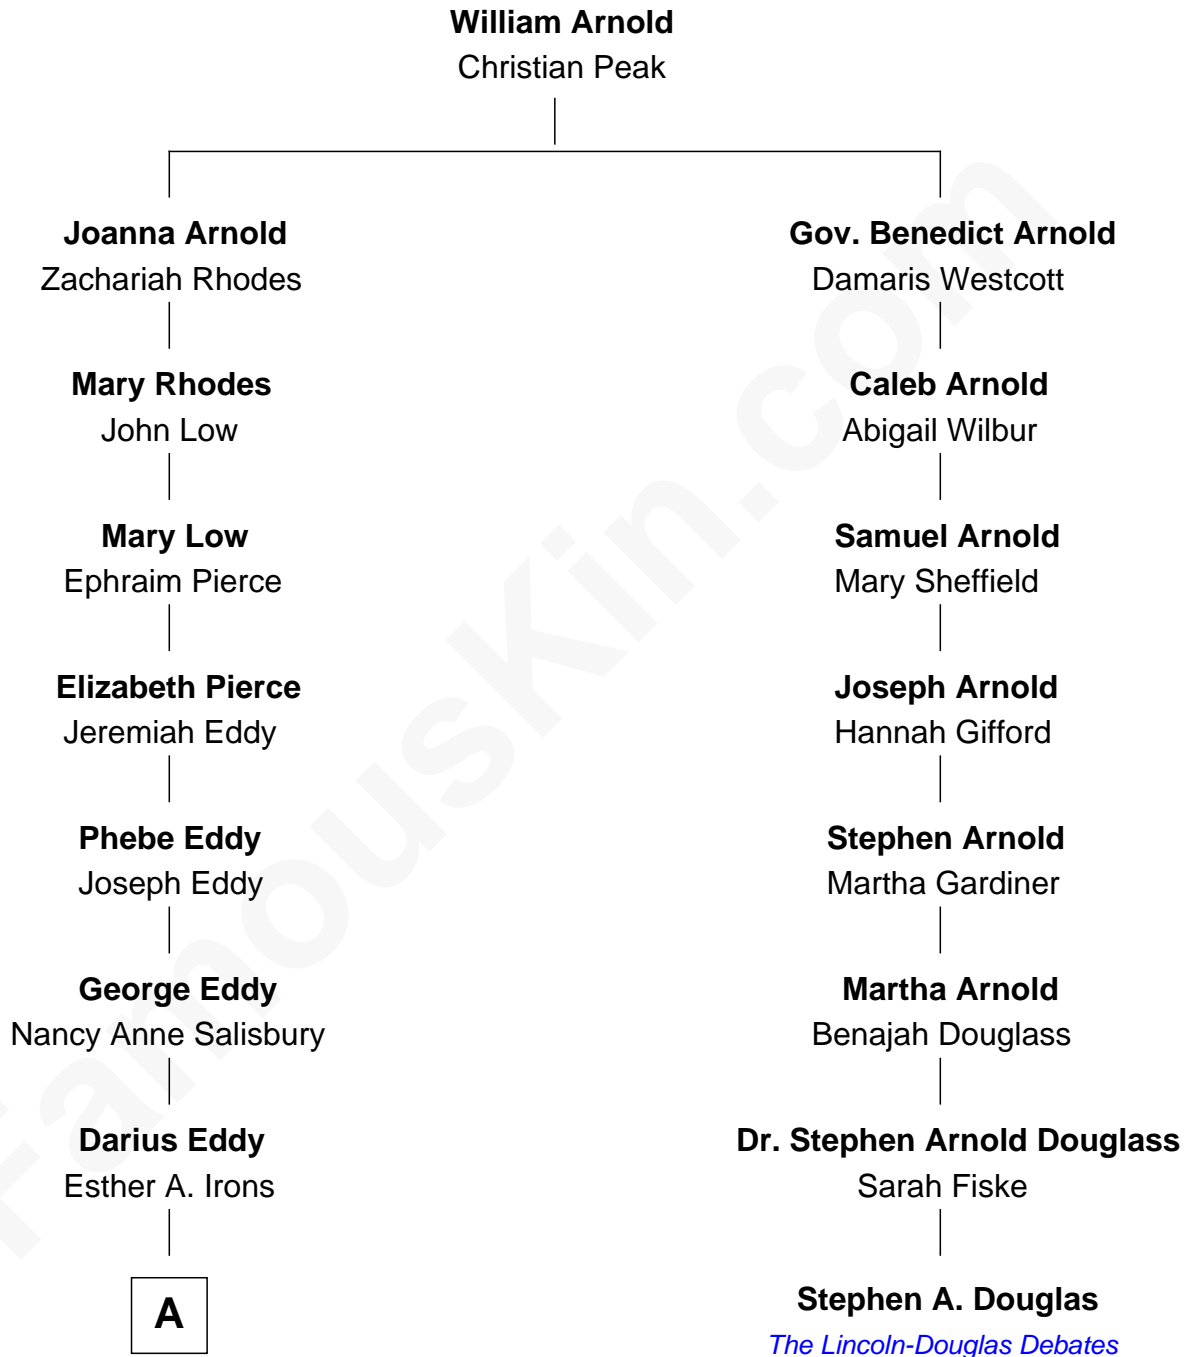

FamousKin.com

Relationship Chart of

Nelson Eddy

Movie Actor and Singer

7th cousin 2 times removed of

Stephen A. Douglas

Participated in Lincoln-Douglas Debates

A

—
Isaac Nelson Eddy
Martha Perry Gardner

—
William Darius Eddy
Isabel Kendrick

—
Nelson Eddy
Movie Actor and Singer

FamousKin.com