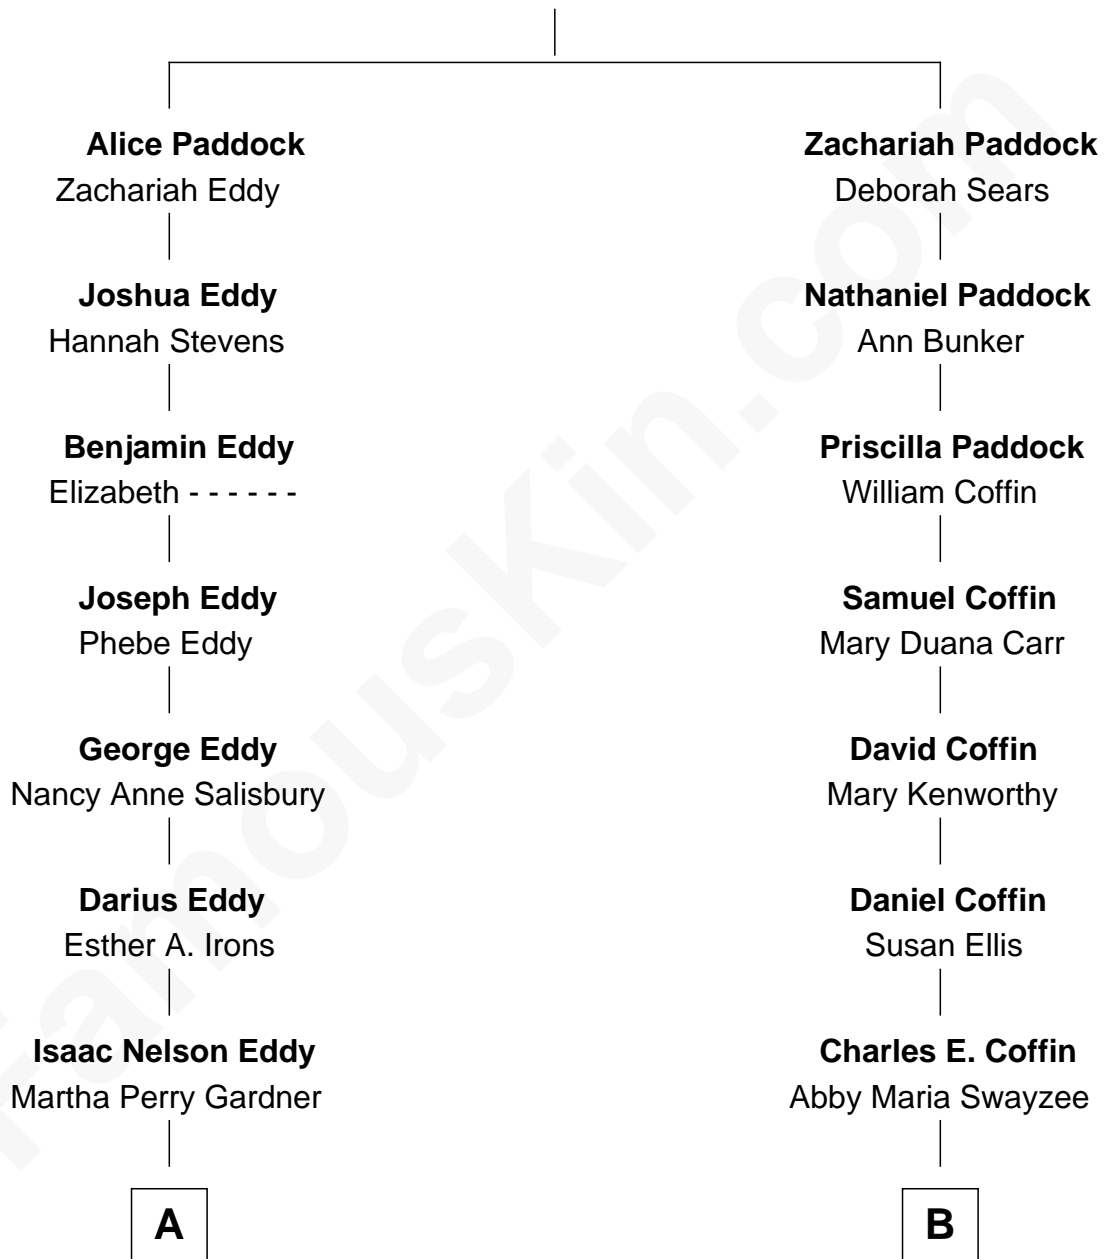

FamousKin.com Relationship Chart of

Nelson Eddy

Movie Actor and Singer

8th cousin 2 times removed of

Anne Heche

TV and Movie Actress

Robert Paddock

A

William Darius Eddy

Isabel Kendrick

Nelson Eddy

Movie Actor and Singer

B

Marietta Swayzee Coffin

Walter Bradlee Tukey

Marietta Susan Tukey