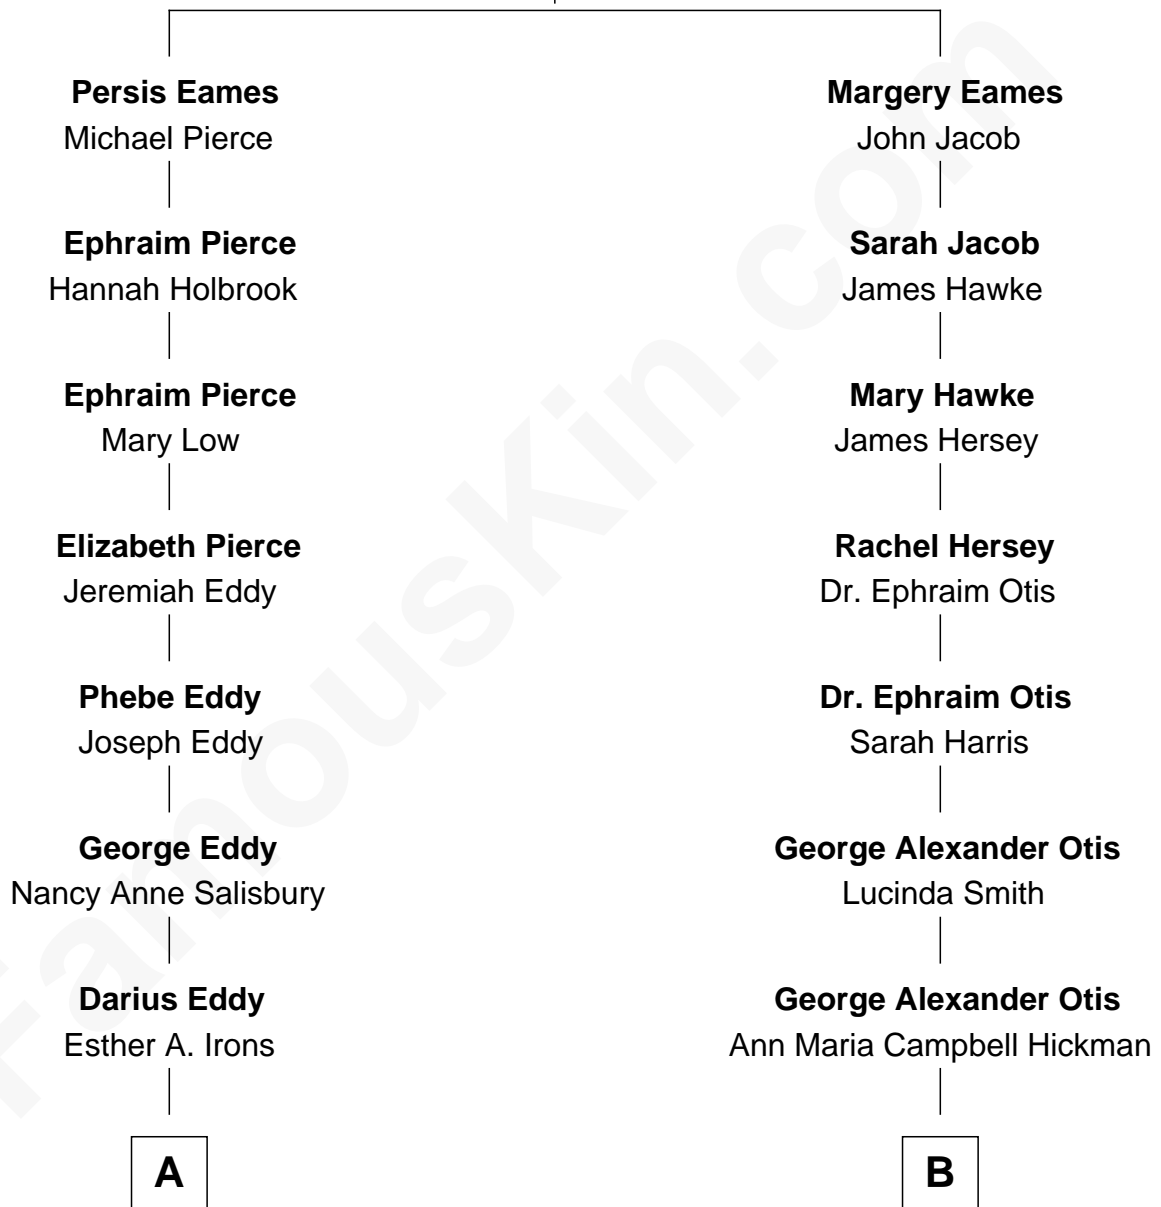

FamousKin.com Relationship Chart of

Nelson Eddy

Movie Actor and Singer

9th cousin 2 times removed of

George Winston

New Age Pianist

Anthony Eames

Margery - - - - -

A

Isaac Nelson Eddy
Martha Perry Gardner

William Darius Eddy
Isabel Kendrick

Nelson Eddy
Movie Actor and Singer

B

Dr. George Alexander Otis
Pauline Clark Baur

Anna Marie Otis
Isaac Winston

George Otis Winston
Helen Comfort Stagg