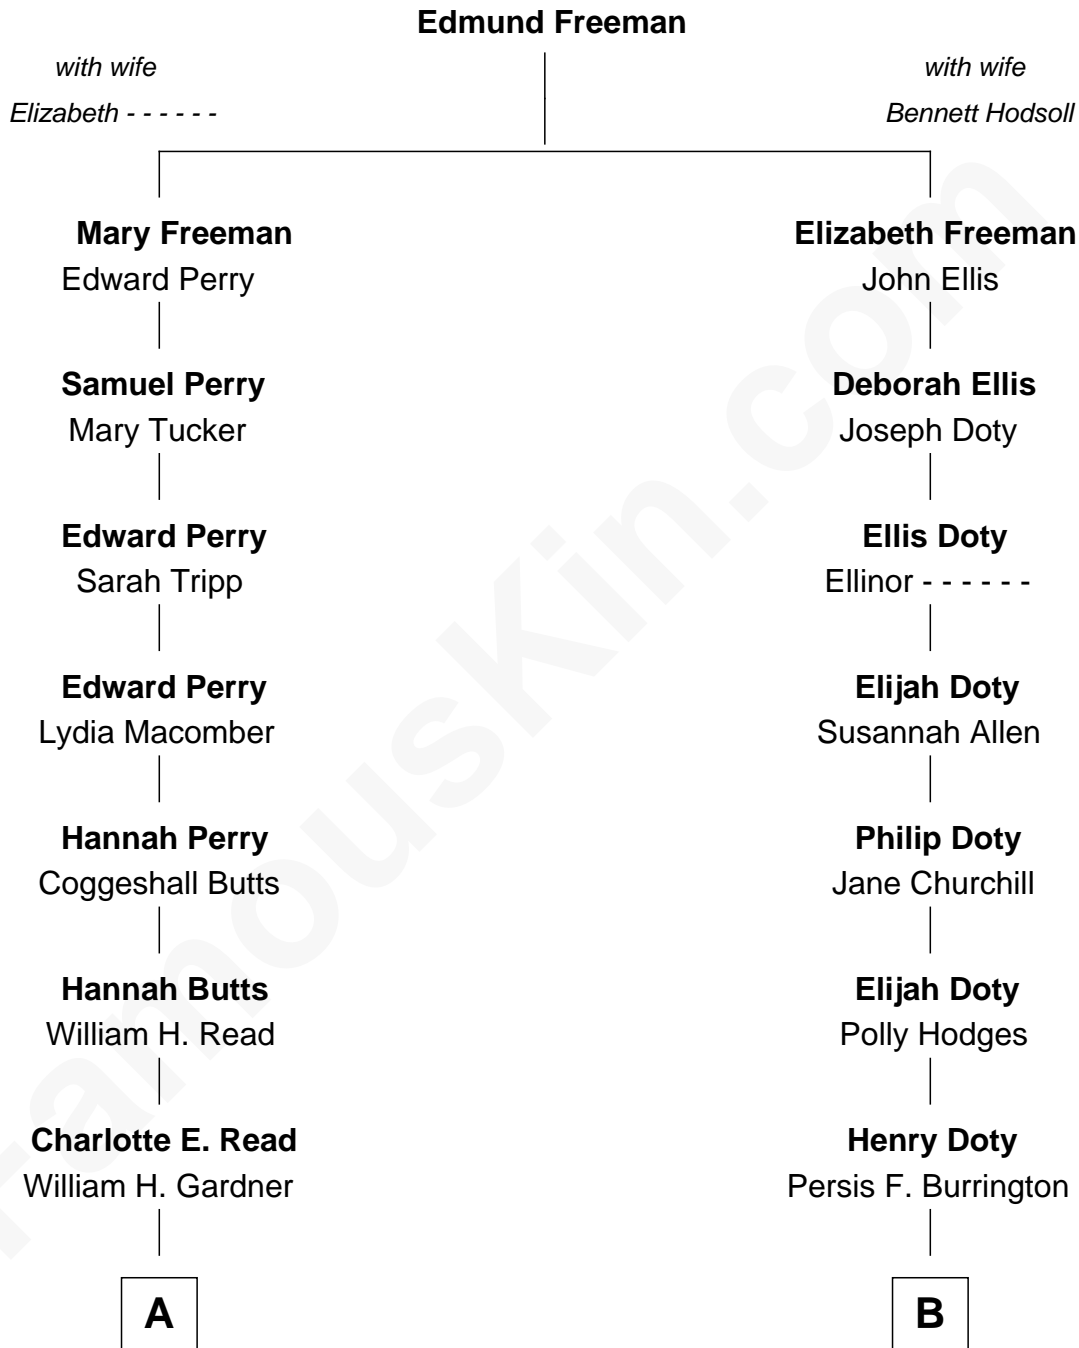

FamousKin.com

Relationship Chart of

Nelson Eddy

Movie Actor and Singer

9th cousin 3 times removed of

Shannon Woodward

TV and Movie Actress

A

Martha Perry Gardner

Isaac Nelson Eddy

William Darius Eddy

Isabel Kendrick

Nelson Eddy

Movie Actor and Singer

B

Henry Sylvester Doty