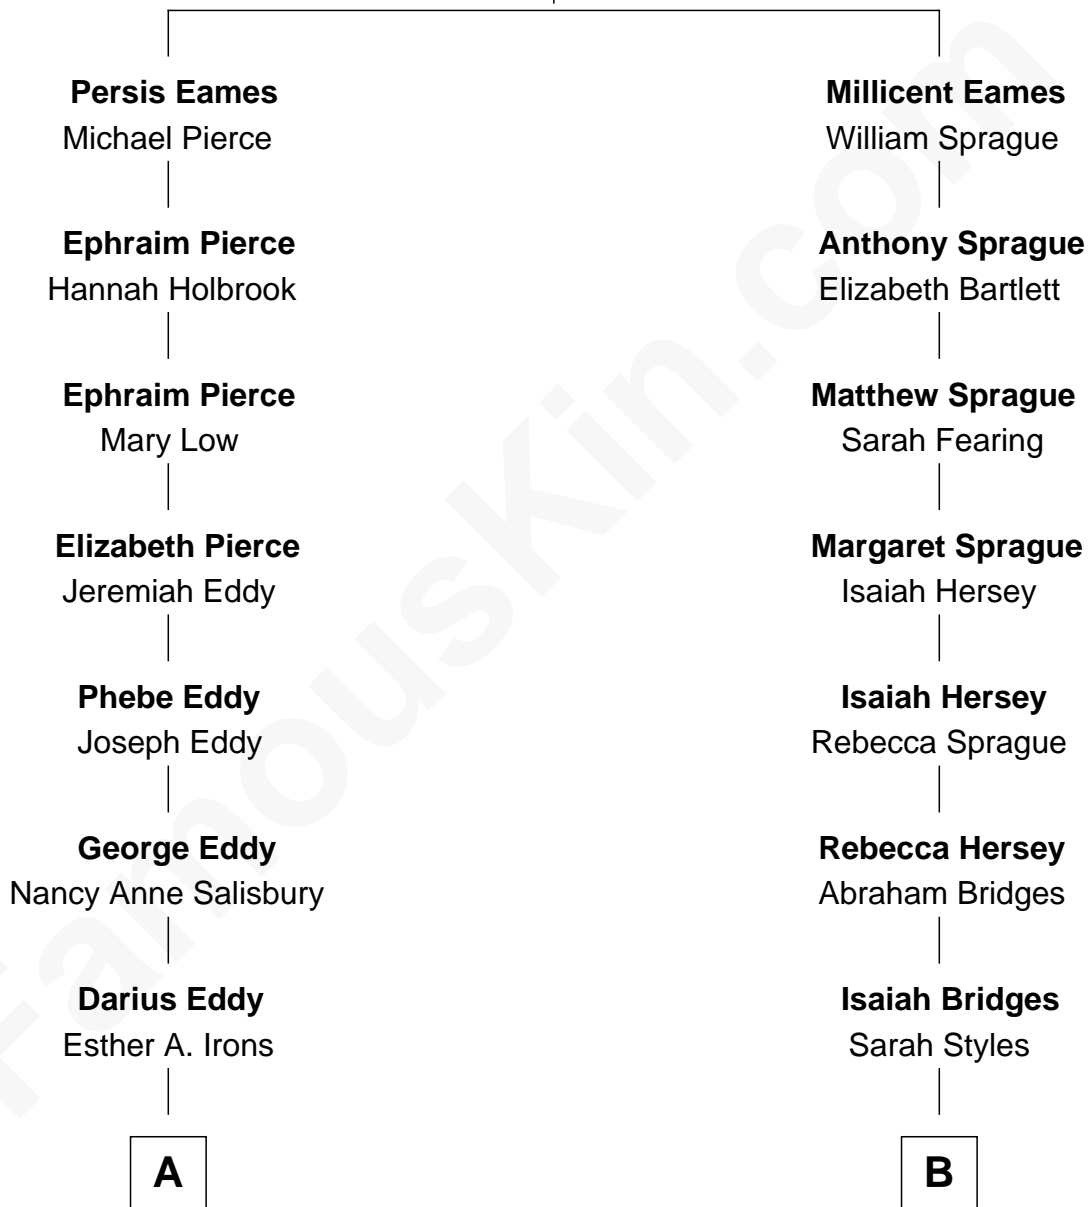

FamousKin.com Relationship Chart of

Nelson Eddy

Movie Actor and Singer

9th cousin of

Styles Bridges

63rd Governor of New Hampshire

Anthony Eames

Margery - - - - -

A

Isaac Nelson Eddy
Martha Perry Gardner

William Darius Eddy
Isabel Kendrick

Nelson Eddy
Movie Actor and Singer

B

Henry S. Bridges
Keziah J. Wilbur

Earle Leopold Bridges
Alina Roxanna Fisher

Styles Bridges
63rd Governor of New Hampshire