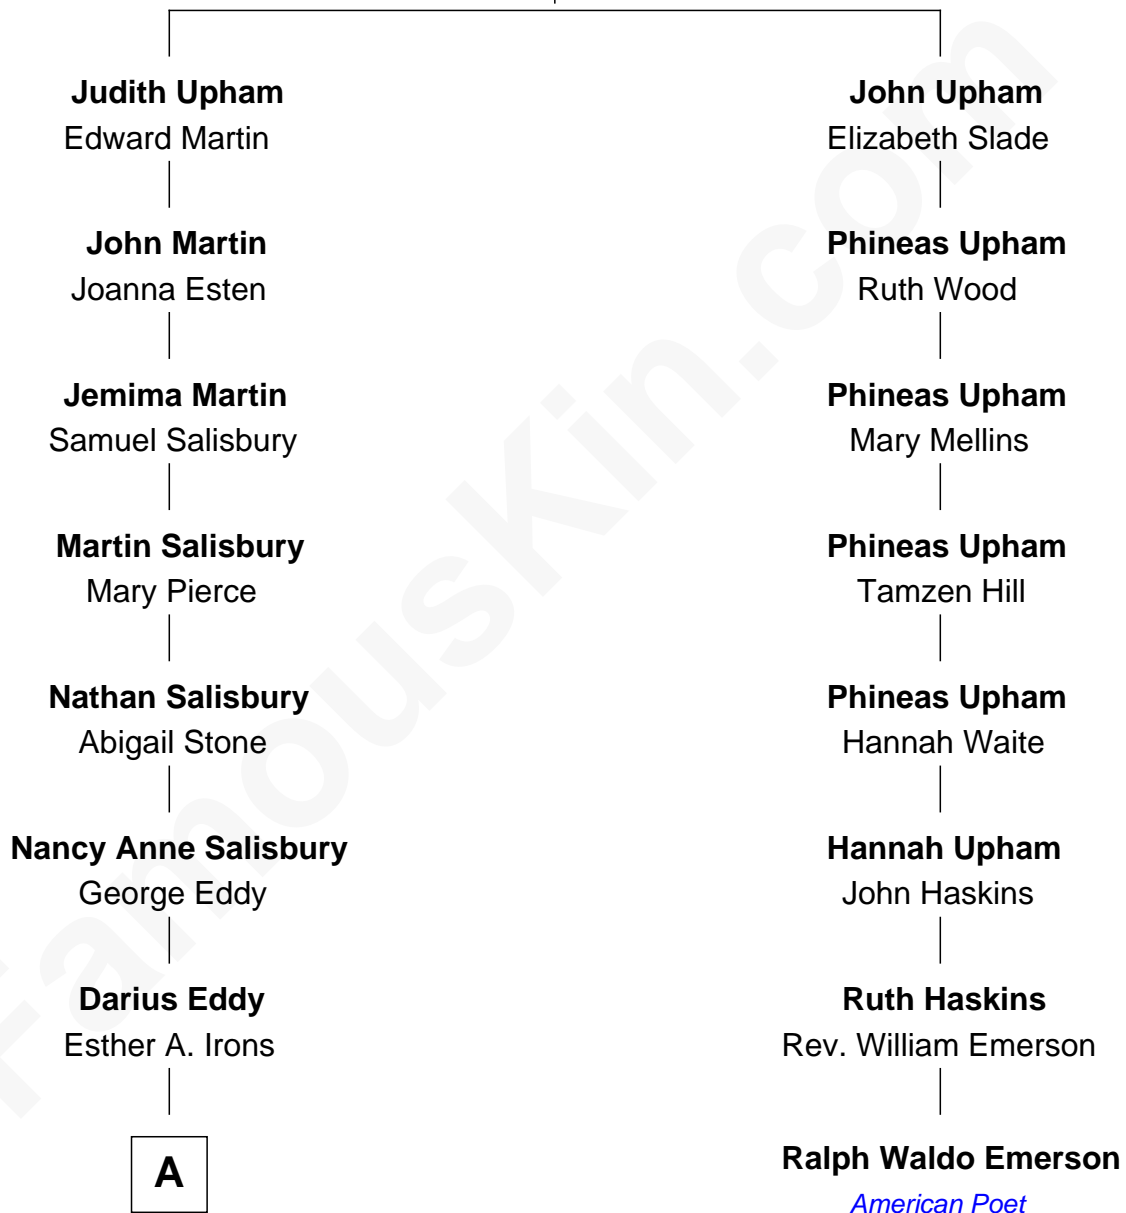

FamousKin.com Relationship Chart of

Nelson Eddy

Movie Actor and Singer

7th cousin 2 times removed of

Ralph Waldo Emerson

American Poet

Richard Upham

Maria - - - - -

A

—
Isaac Nelson Eddy
Martha Perry Gardner

—
William Darius Eddy
Isabel Kendrick

—
Nelson Eddy
Movie Actor and Singer

FamousKin.com