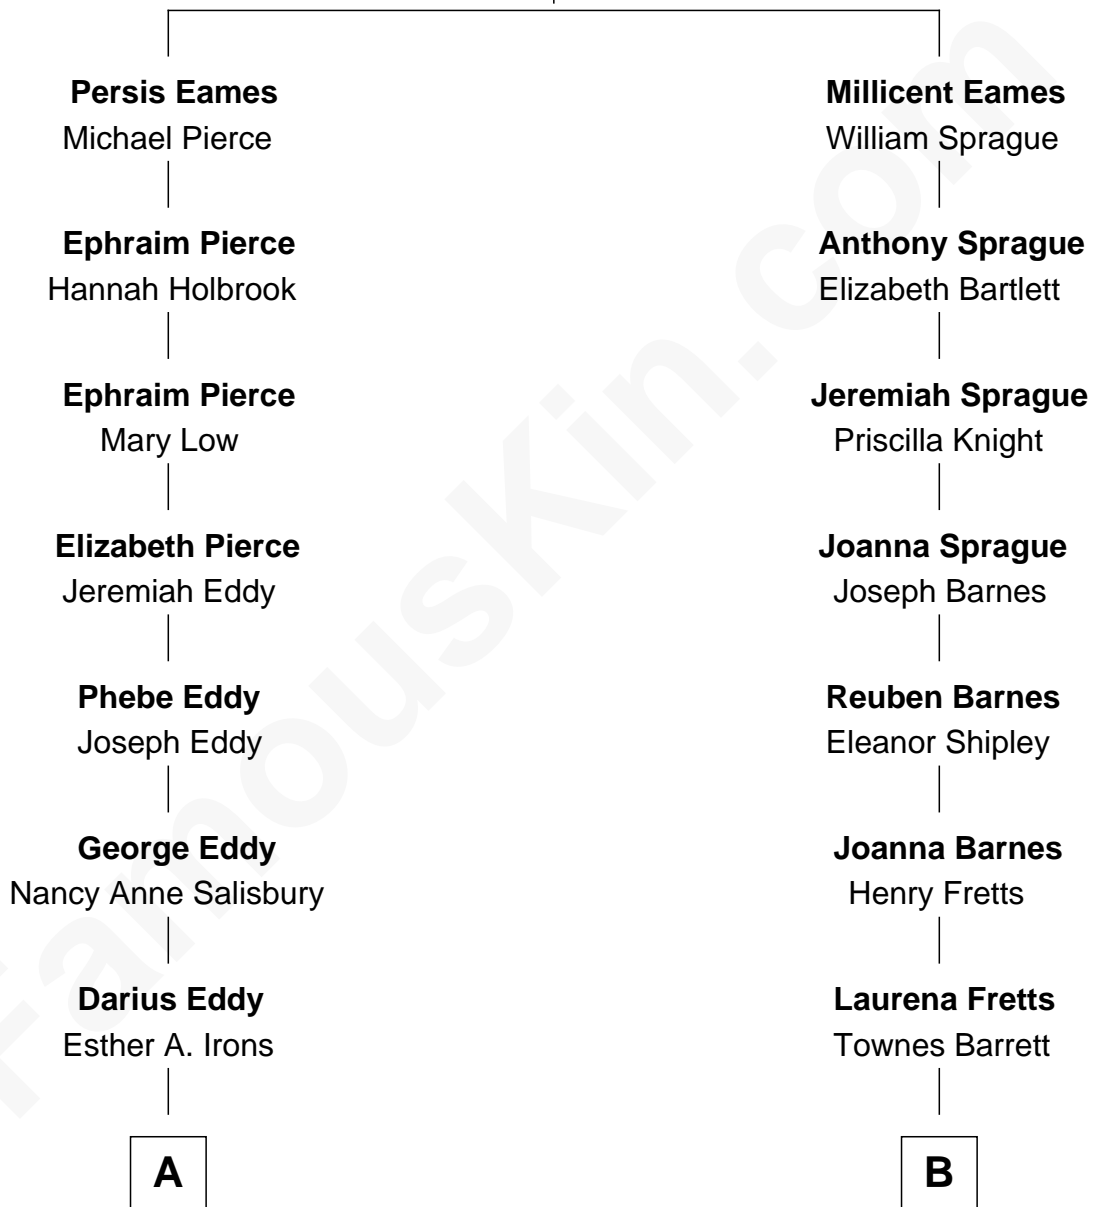

FamousKin.com

Relationship Chart of

Nelson Eddy

Movie Actor and Singer

8th cousin 1 time removed of

Grace (Goodhue) Coolidge

First Lady of President Calvin Coolidge

Anthony Eames

Margery - - - - -

A

Isaac Nelson Eddy
Martha Perry Gardner

William Darius Eddy
Isabel Kendrick

Nelson Eddy
Movie Actor and Singer

B

Lemira A. Barrett
Andrew Issaclar Goodhue

Grace (Goodhue) Coolidge
First Lady of Calvin Coolidge