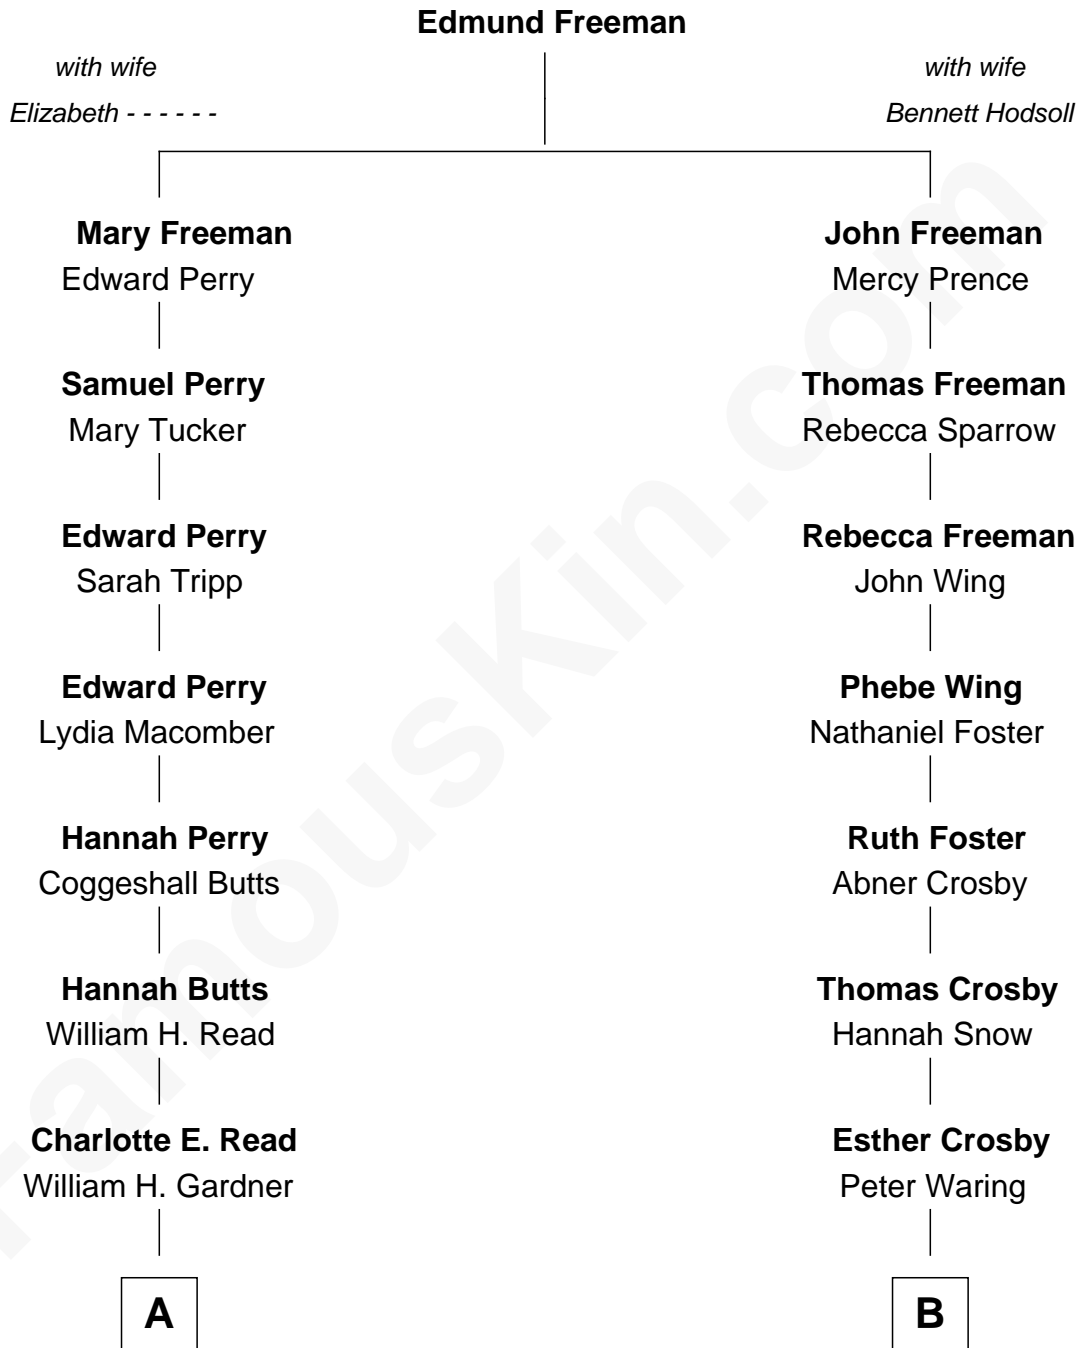

FamousKin.com Relationship Chart of

Nelson Eddy

Movie Actor and Singer

9th cousin 1 time removed of

Norman Rockwell

American Artist

A

Martha Perry Gardner