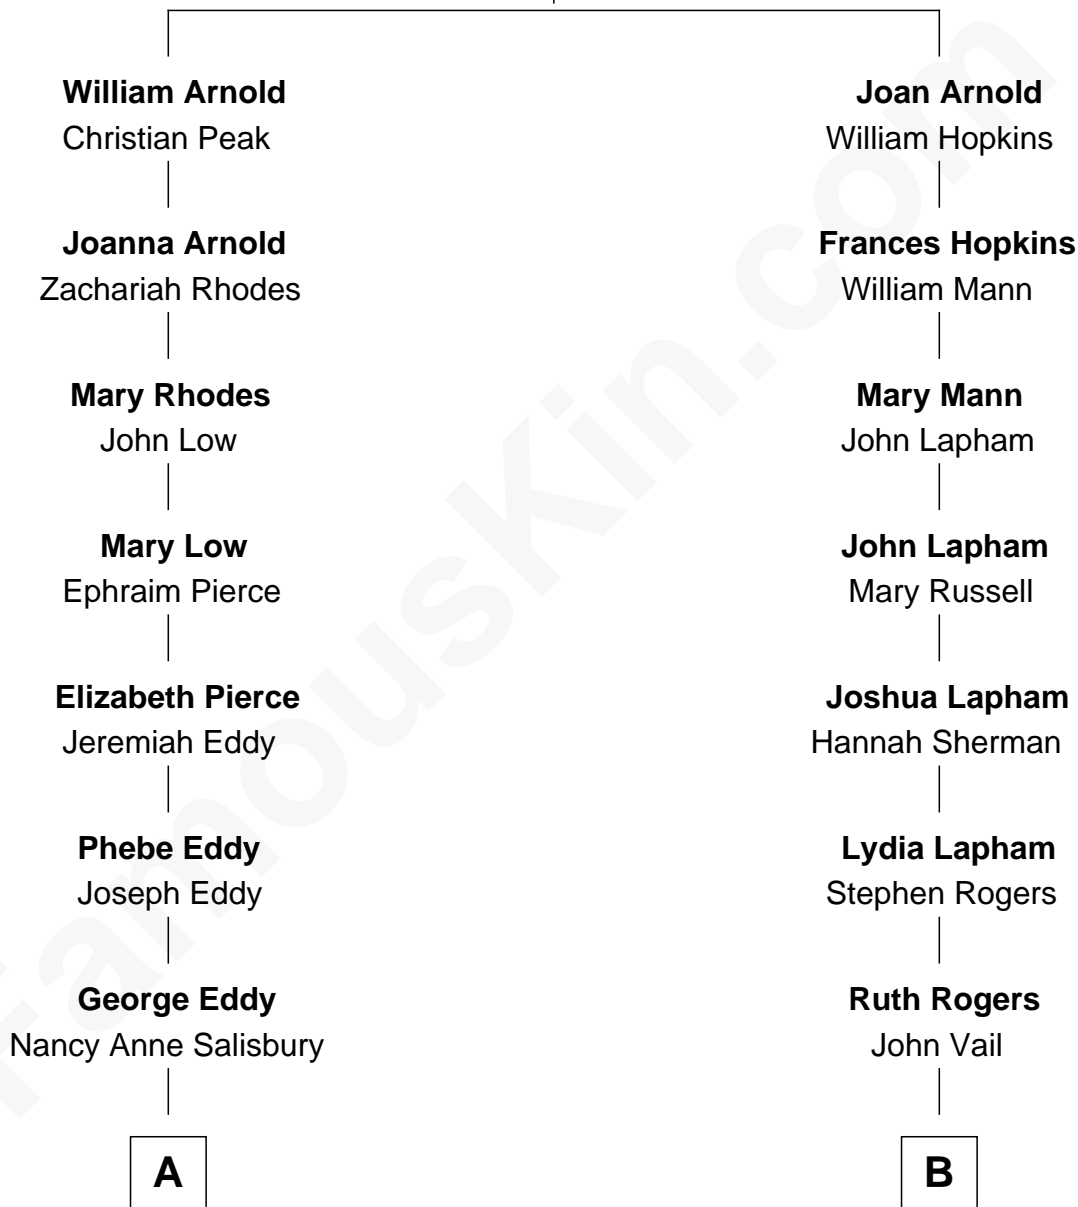

FamousKin.com Relationship Chart of

Nelson Eddy

Movie Actor and Singer

8th cousin 2 times removed of

Lewis Henry Lapham

Co-Founder of Texaco

Nicholas Arnold

Alice Gully