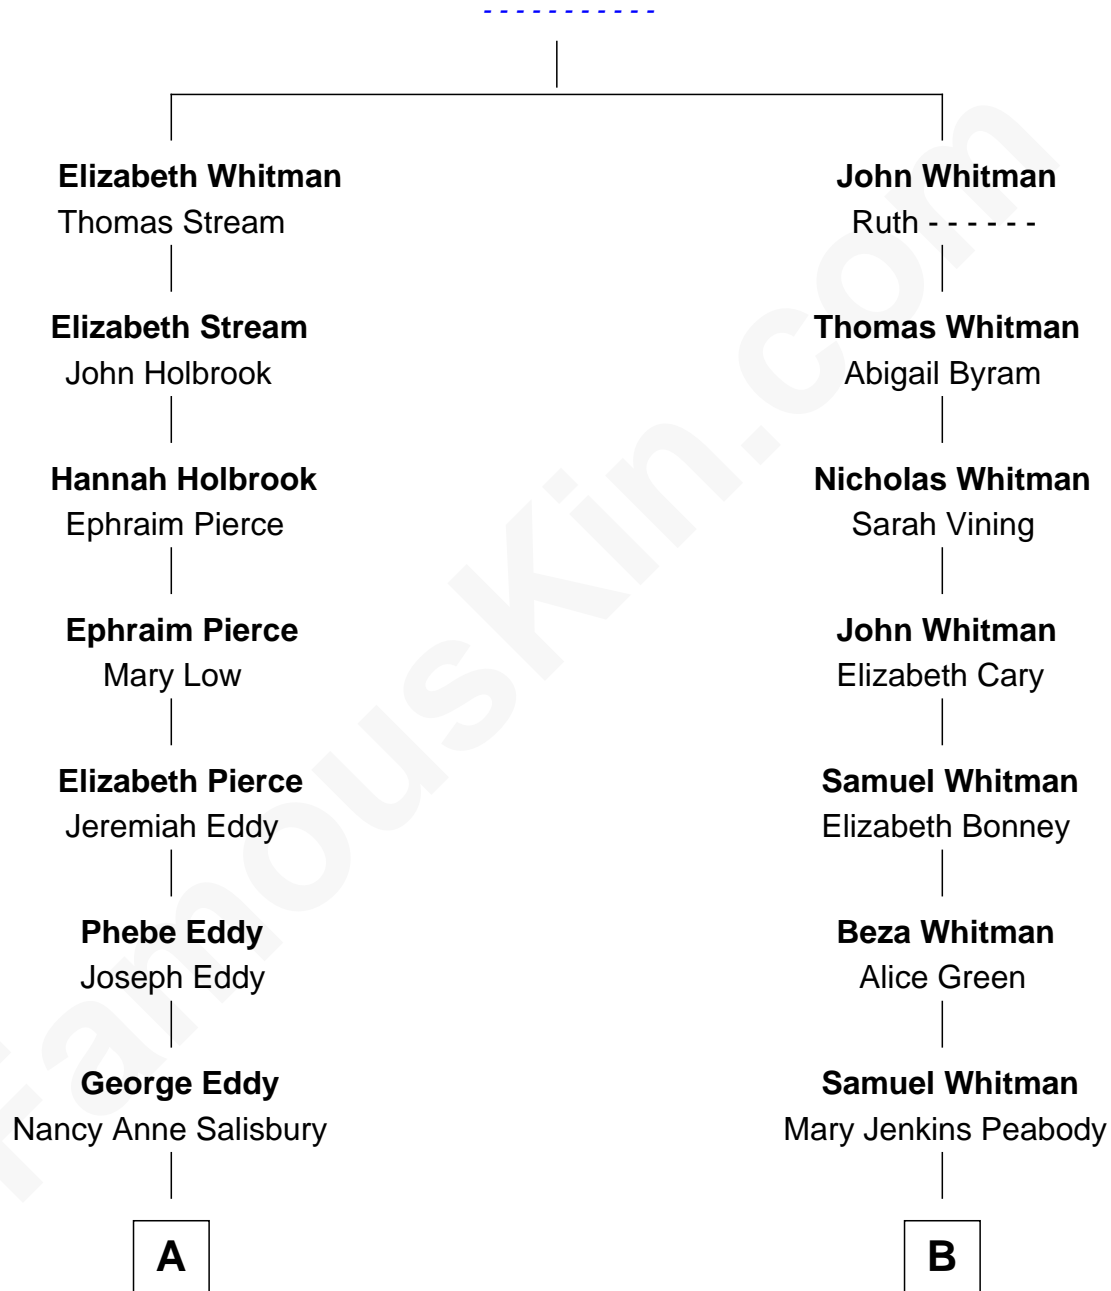

FamousKin.com Relationship Chart of

Nelson Eddy

Movie Actor and Singer

10th cousin 1 time removed of

Grace Slick

Singer, Songwriter - Jefferson Airplane

Richard Whitman

A

Darius Eddy
Esther A. Irons

Isaac Nelson Eddy
Martha Perry Gardner

William Darius Eddy
Isabel Kendrick

Nelson Eddy
Movie Actor and Singer

B

Perrin Beza Whitman
Priscilla Mace Parker

Elizabeth Auzelia Whitman
Henry Kelso Barnett

Marcus Whitman Barnett
Mary Sue Neill

Virginia Barnett
Ivan Wilford Wing

Grace Slick
Singer, Songwriter - Jefferson Airplane

FamousKin.com