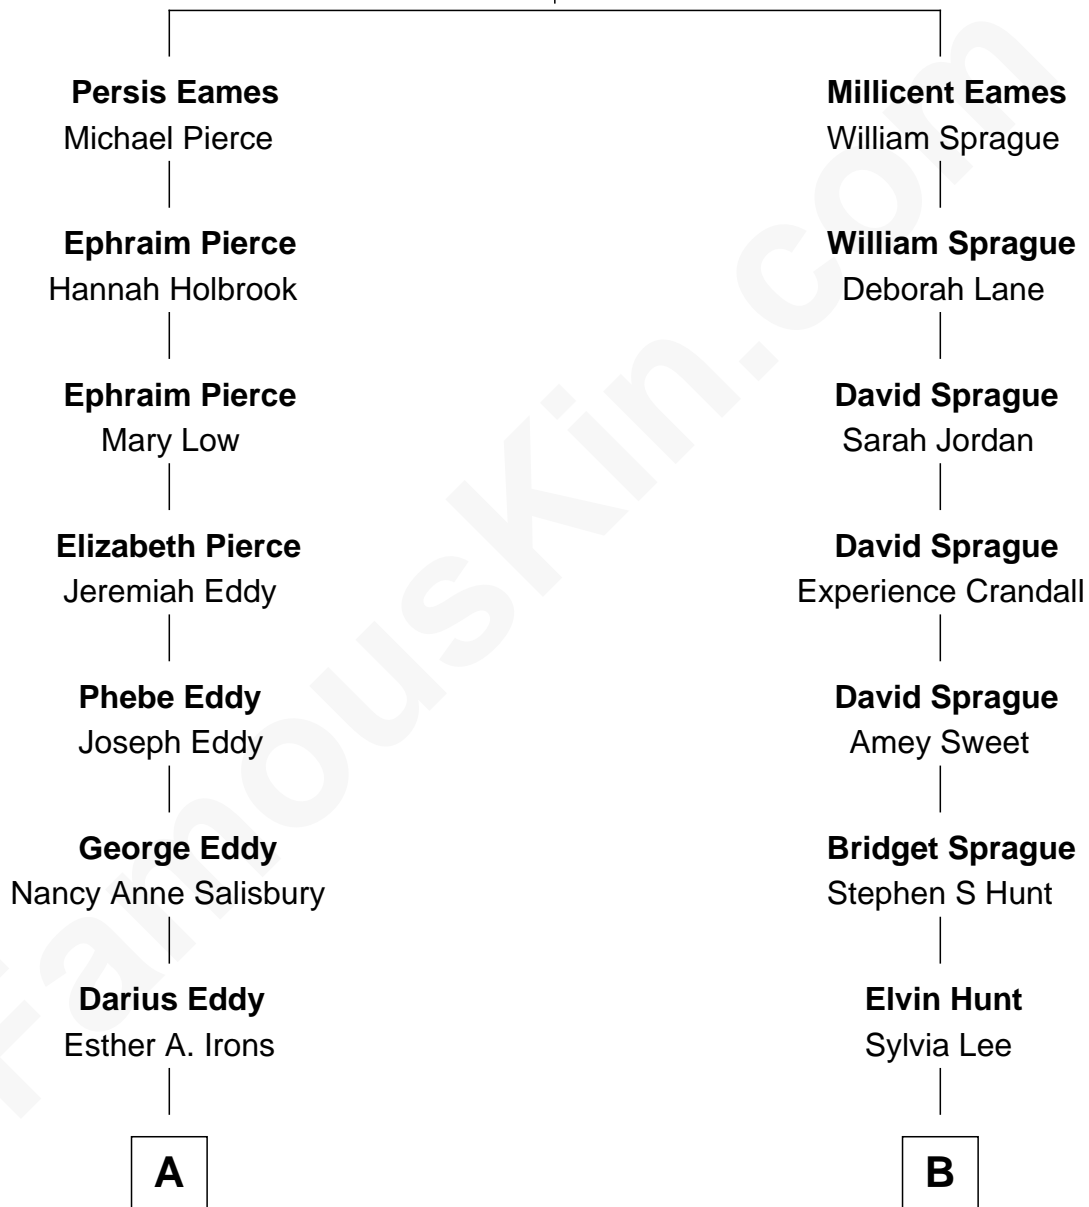

FamousKin.com Relationship Chart of

Nelson Eddy

Movie Actor and Singer

9th cousin 1 time removed of

Lucille Ball

TV Actress - "I Love Lucy"

Anthony Eames

Margery - - - - -

A

Isaac Nelson Eddy
Martha Perry Gardner

William Darius Eddy
Isabel Kendrick

Nelson Eddy
Movie Actor and Singer

B

Reuben Hunt
Eveline Frances Bailey

Frederick Charles Hunt
Flora Belle Orcutt

Desiree Evelyn Hunt
Henry Durrell Ball