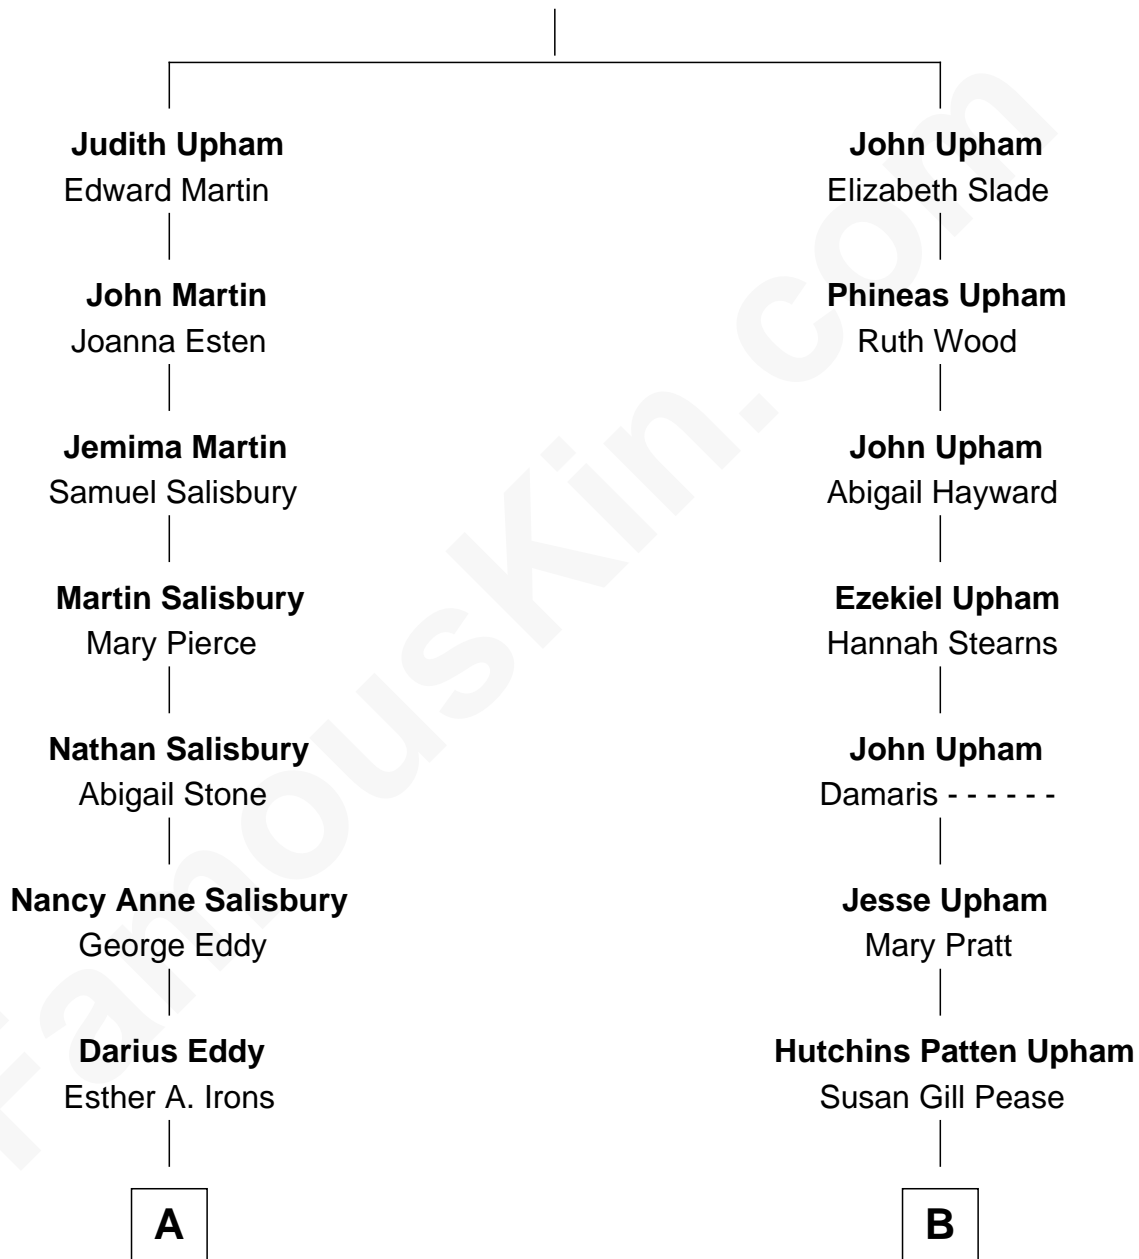

FamousKin.com Relationship Chart of

Nelson Eddy

Movie Actor and Singer

9th cousin of

Robert H. Goddard

Inventor of First Liquid-propelled Rocket

Richard Upham

Maria - - - - -

A

Isaac Nelson Eddy
Martha Perry Gardner

William Darius Eddy
Isabel Kendrick

Nelson Eddy
Movie Actor and Singer

B

Mary Pease Upham
Nahum Parks Goddard

Nahum Danford Goddard
Fannie Louise Hoyt

Robert H. Goddard
Rocket Scientist

FamousKin.com