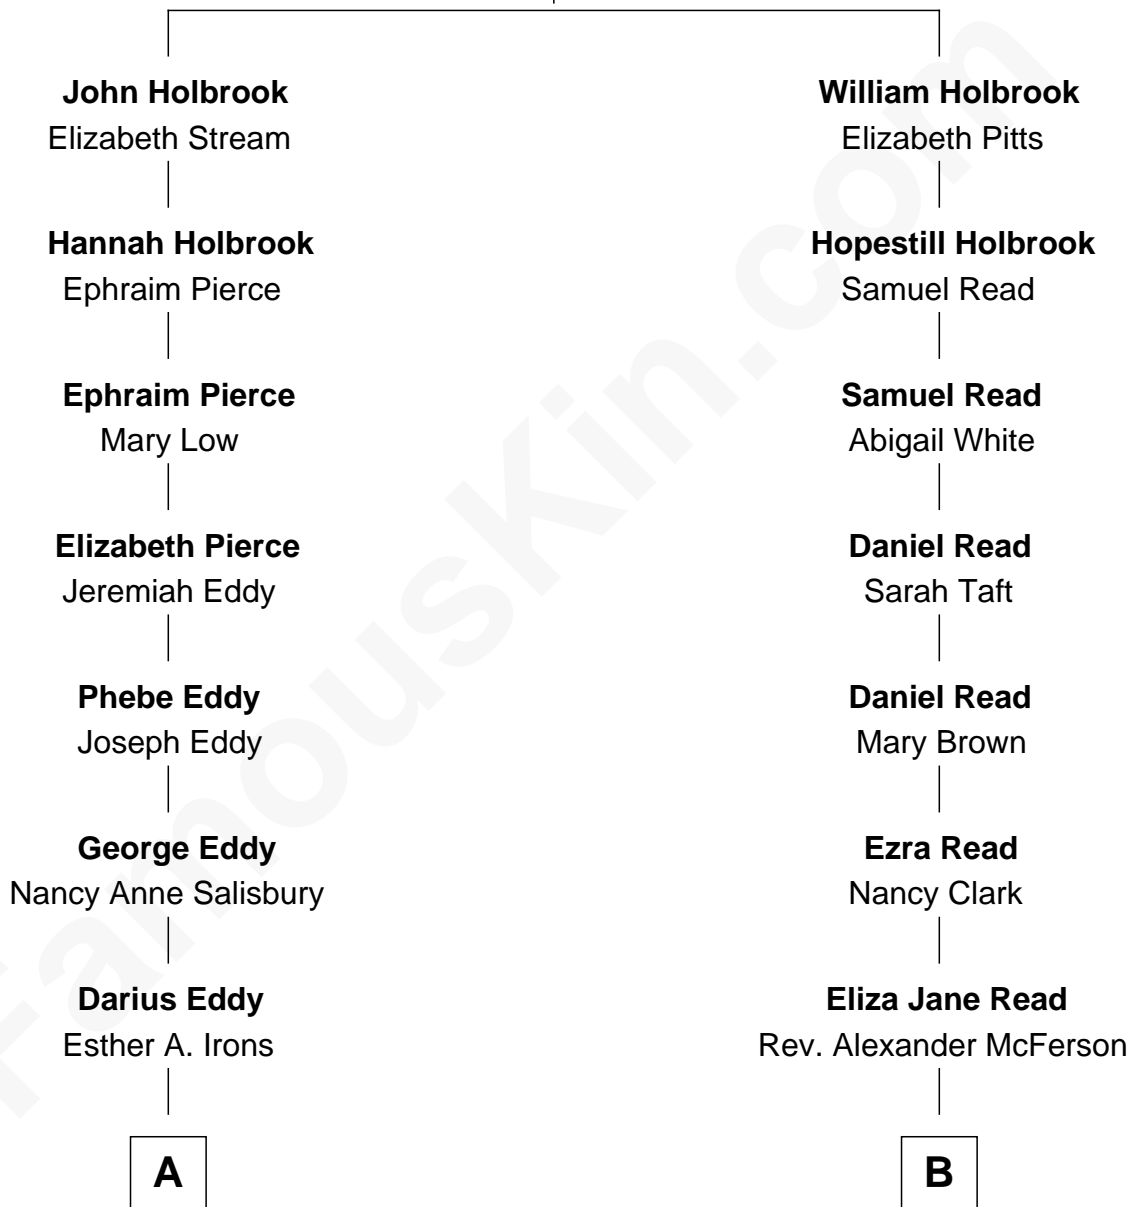

FamousKin.com Relationship Chart of

Nelson Eddy

Movie Actor and Singer

9th cousin of

Allen Dulles

5th Director of the C.I.A.

Thomas Holbrook

Jane Powys