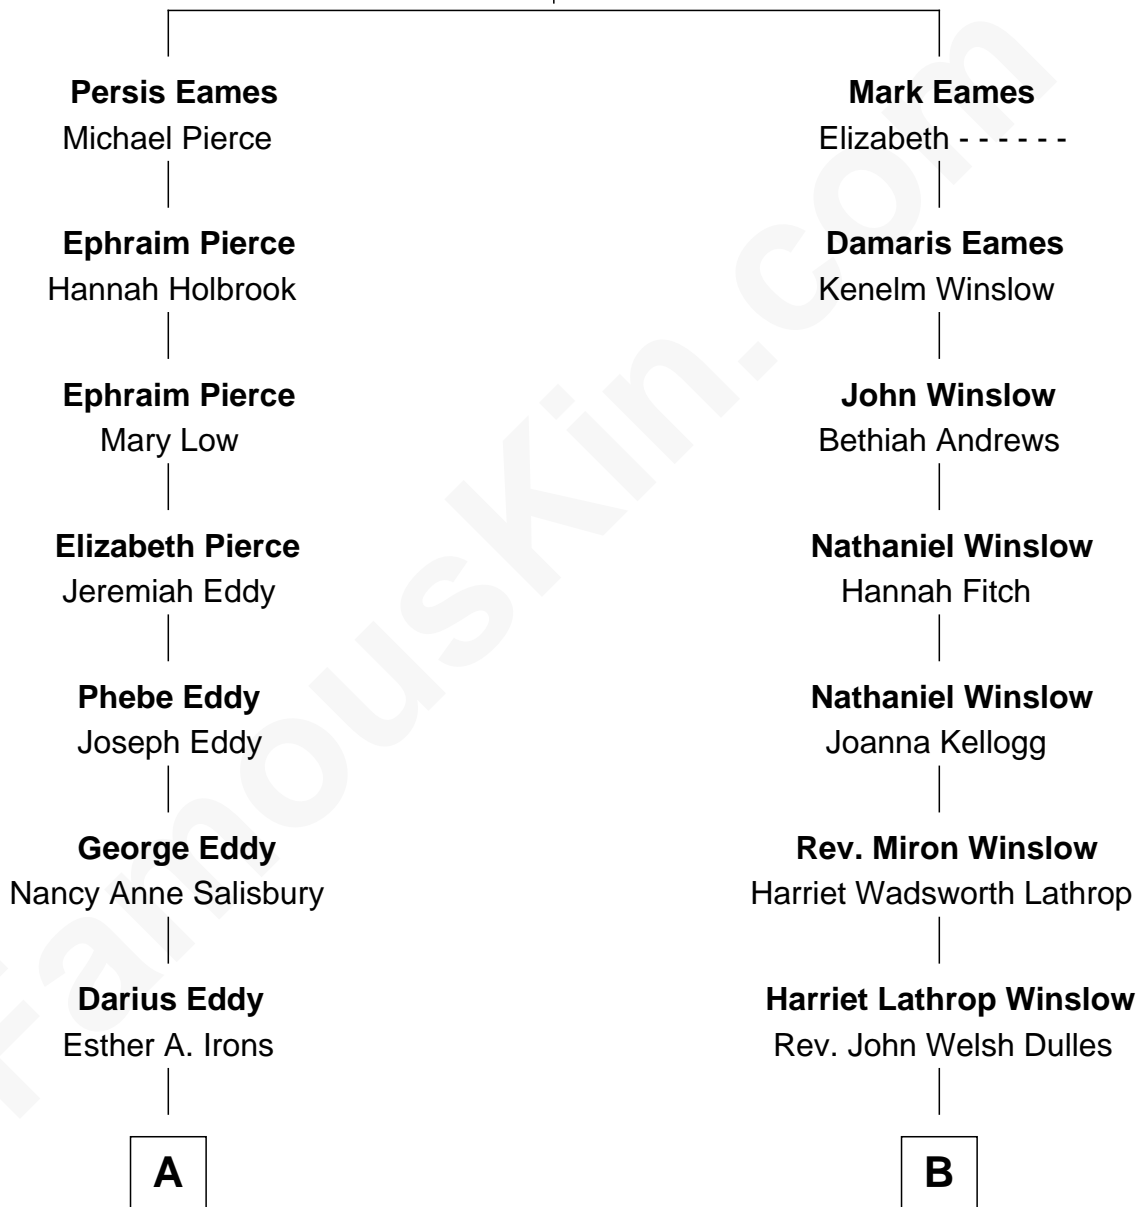

FamousKin.com Relationship Chart of

Nelson Eddy

Movie Actor and Singer

8th cousin 1 time removed of

John Foster Dulles

52nd U.S. Secretary of State

Anthony Eames

Margery - - - - -

A

Isaac Nelson Eddy
Martha Perry Gardner

William Darius Eddy
Isabel Kendrick

Nelson Eddy
Movie Actor and Singer

B

Allen Macy Dulles
Edith Foster

John Foster Dulles
52nd U.S. Secretary of State

FamousKin.com