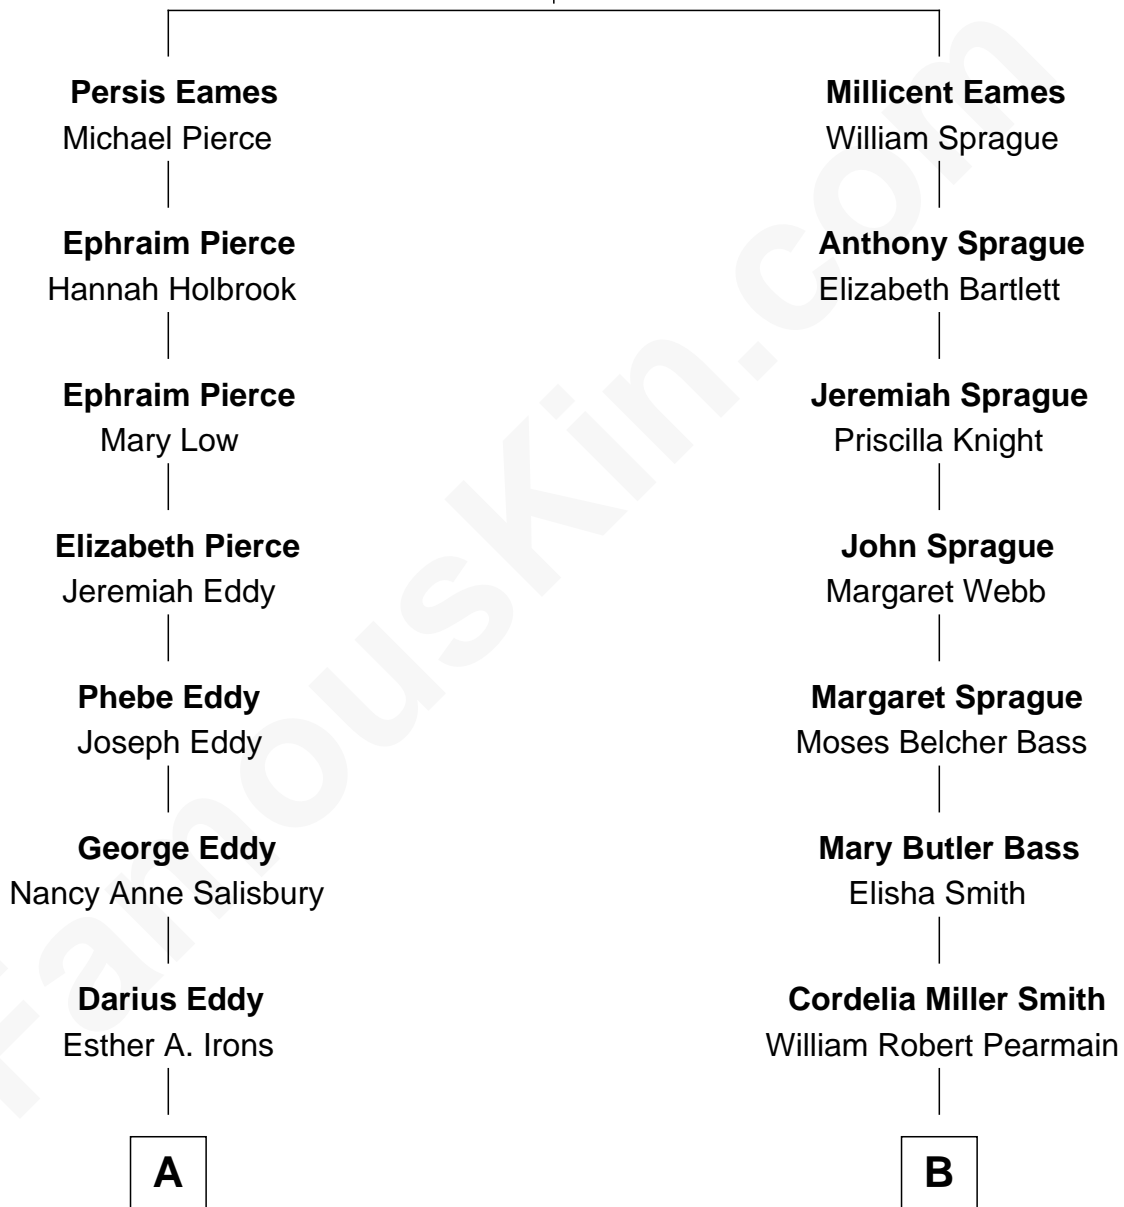

FamousKin.com Relationship Chart of

Nelson Eddy

Movie Actor and Singer

9th cousin of

Erskine Childers

4th President of Ireland

Anthony Eames

Margery - - - - -

A

Isaac Nelson Eddy
Martha Perry Gardner

William Darius Eddy
Isabel Kendrick

Nelson Eddy
Movie Actor and Singer

B

Margaret Cushing Pearmain
Dr. Hamilton Osgood

Mary Alden Osgood
Erskine Childers

Erskine Childers
4th President of Ireland