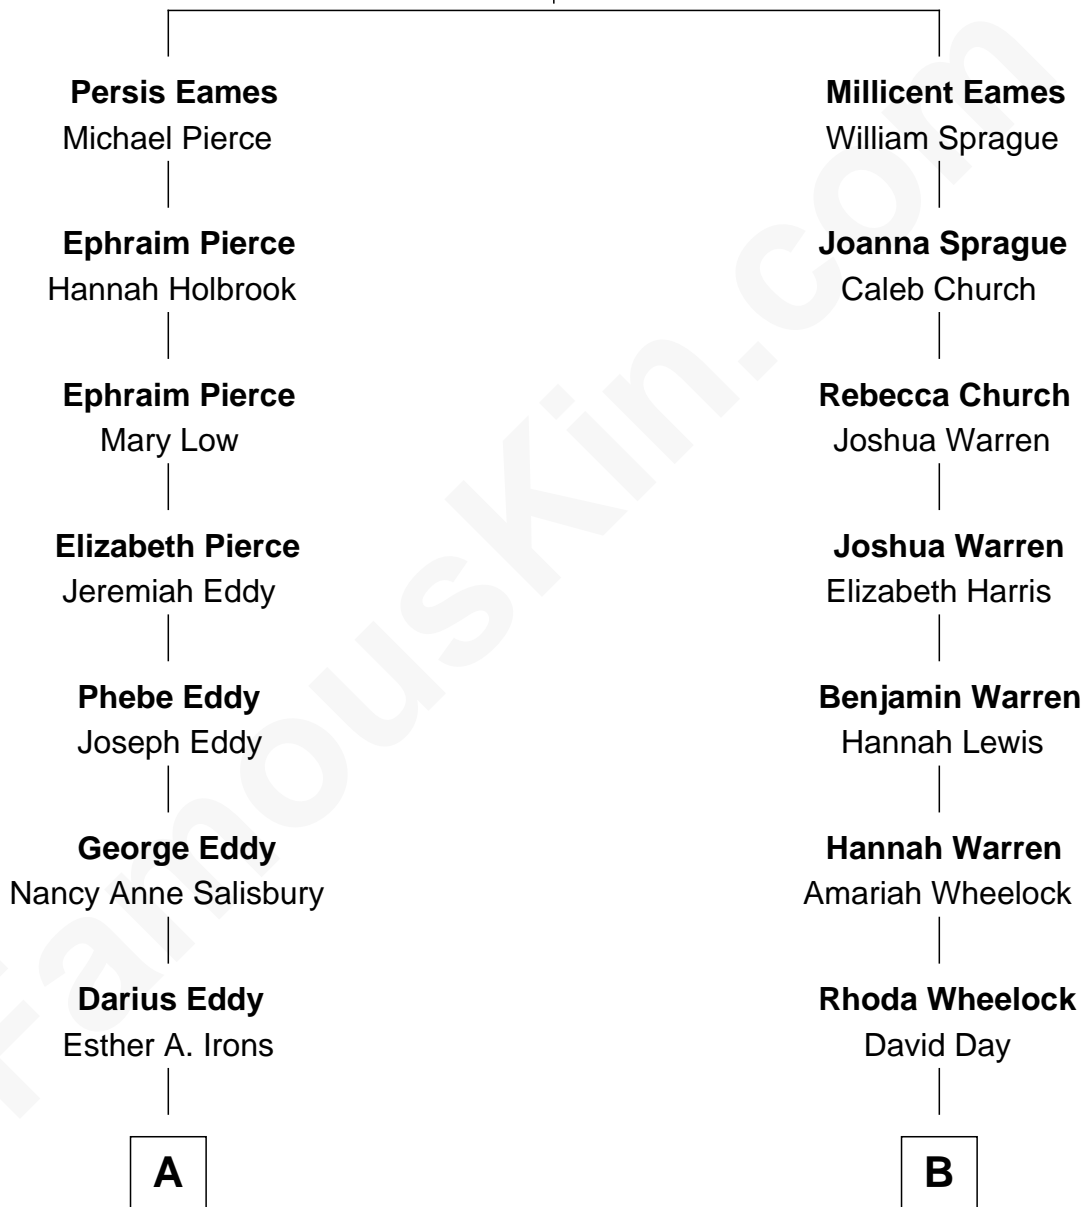

FamousKin.com

Relationship Chart of

Nelson Eddy

Movie Actor and Singer

8th cousin 1 time removed of

William Rufus Day

36th U.S. Secretary of State

Anthony Eames

Margery - - - - -

A

Isaac Nelson Eddy
Martha Perry Gardner

William Darius Eddy
Isabel Kendrick

Nelson Eddy
Movie Actor and Singer

B

Luther Day
Emily Swift Spalding

William Rufus Day
36th U.S. Secretary of State