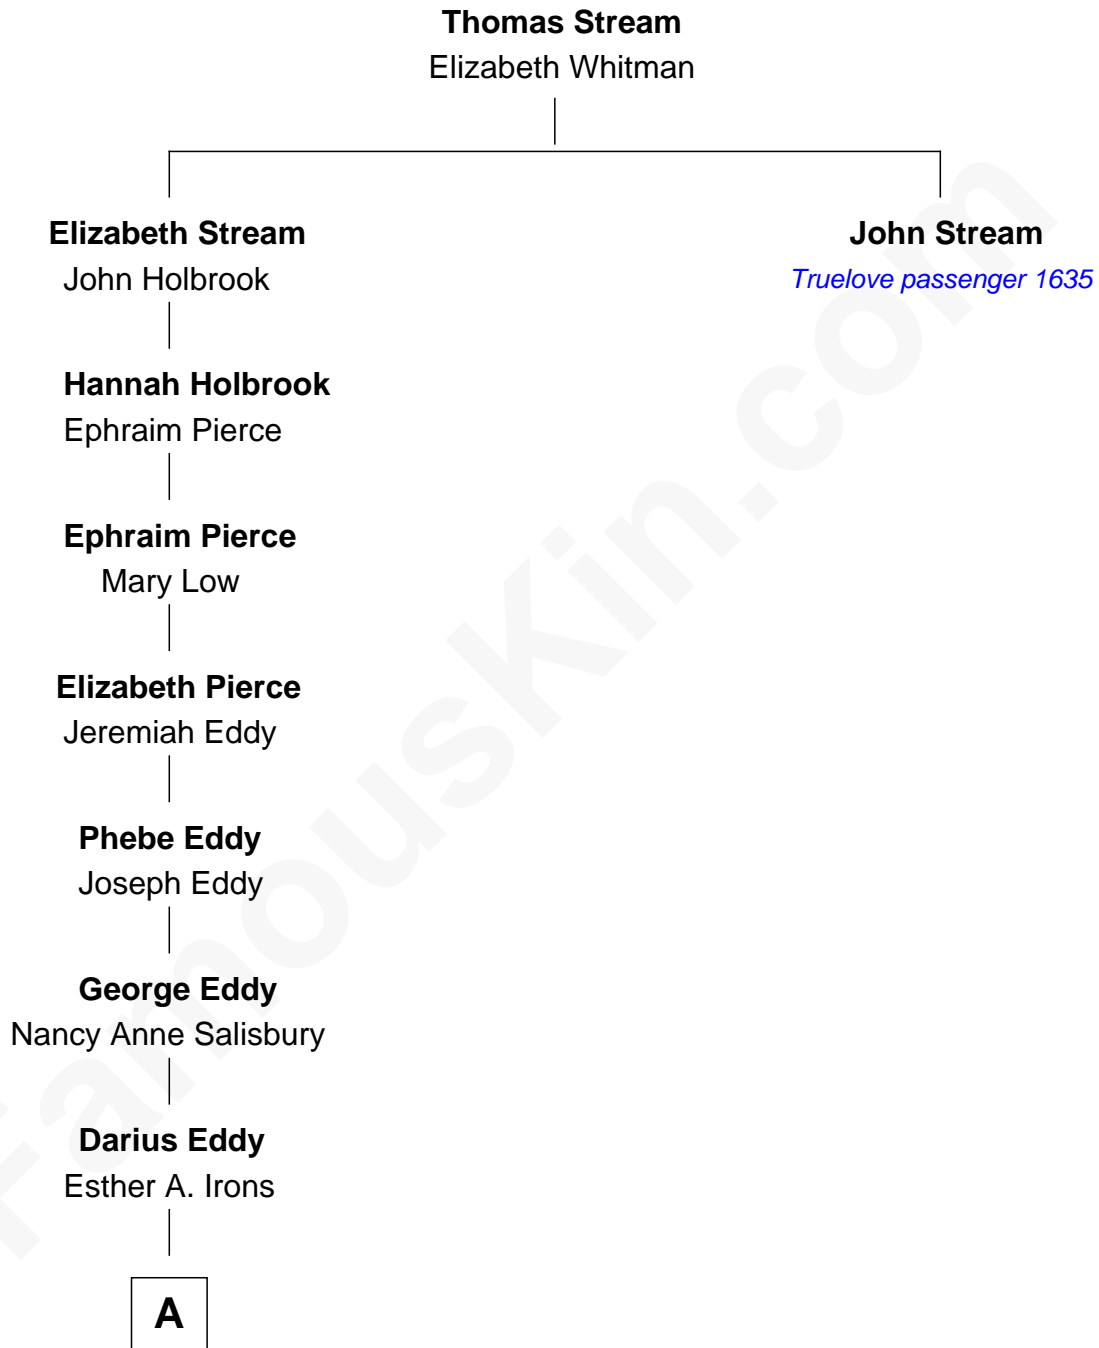

FamousKin.com Relationship Chart of

Nelson Eddy

Movie Actor and Singer

7th great-grandnephew of

John Stream

(c1621 - 1685) Truelove passenger 1635

A

—
Isaac Nelson Eddy
Martha Perry Gardner

—
William Darius Eddy
Isabel Kendrick

—
Nelson Eddy
Movie Actor and Singer

FamousKin.com