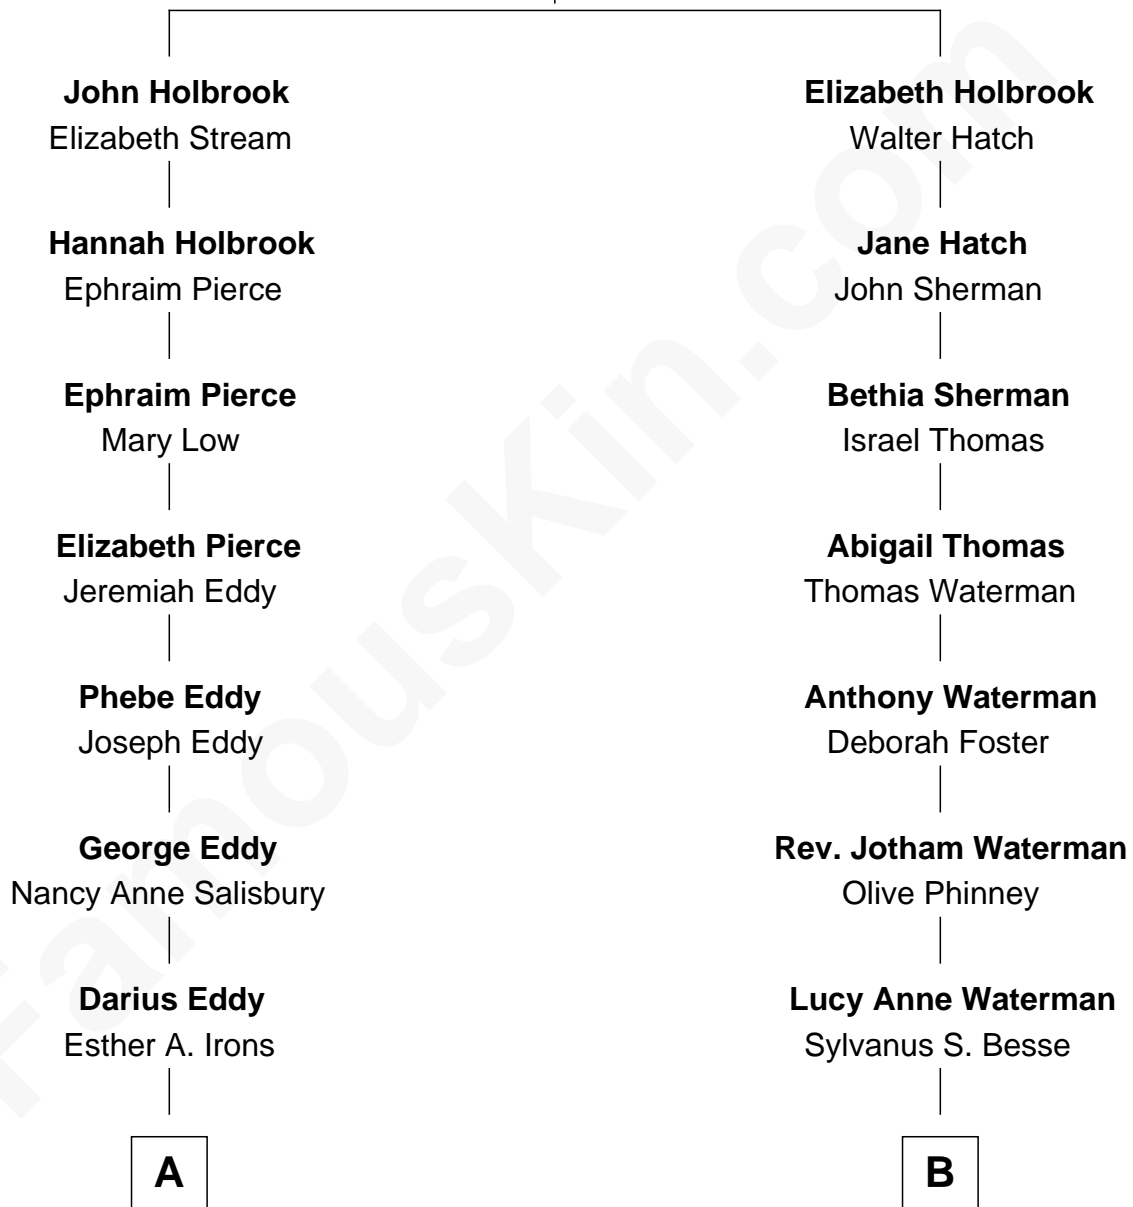

## Relationship Chart of

### Nelson Eddy

*Movie Actor and Singer*

9th cousin 2 times removed of

### Jordana Brewster

*TV and Movie Actress*

**Thomas Holbrook**

Jane Powys

**A**

**Isaac Nelson Eddy**  
Martha Perry Gardner

**William Darius Eddy**  
Isabel Kendrick

**Nelson Eddy**  
*Movie Actor and Singer*