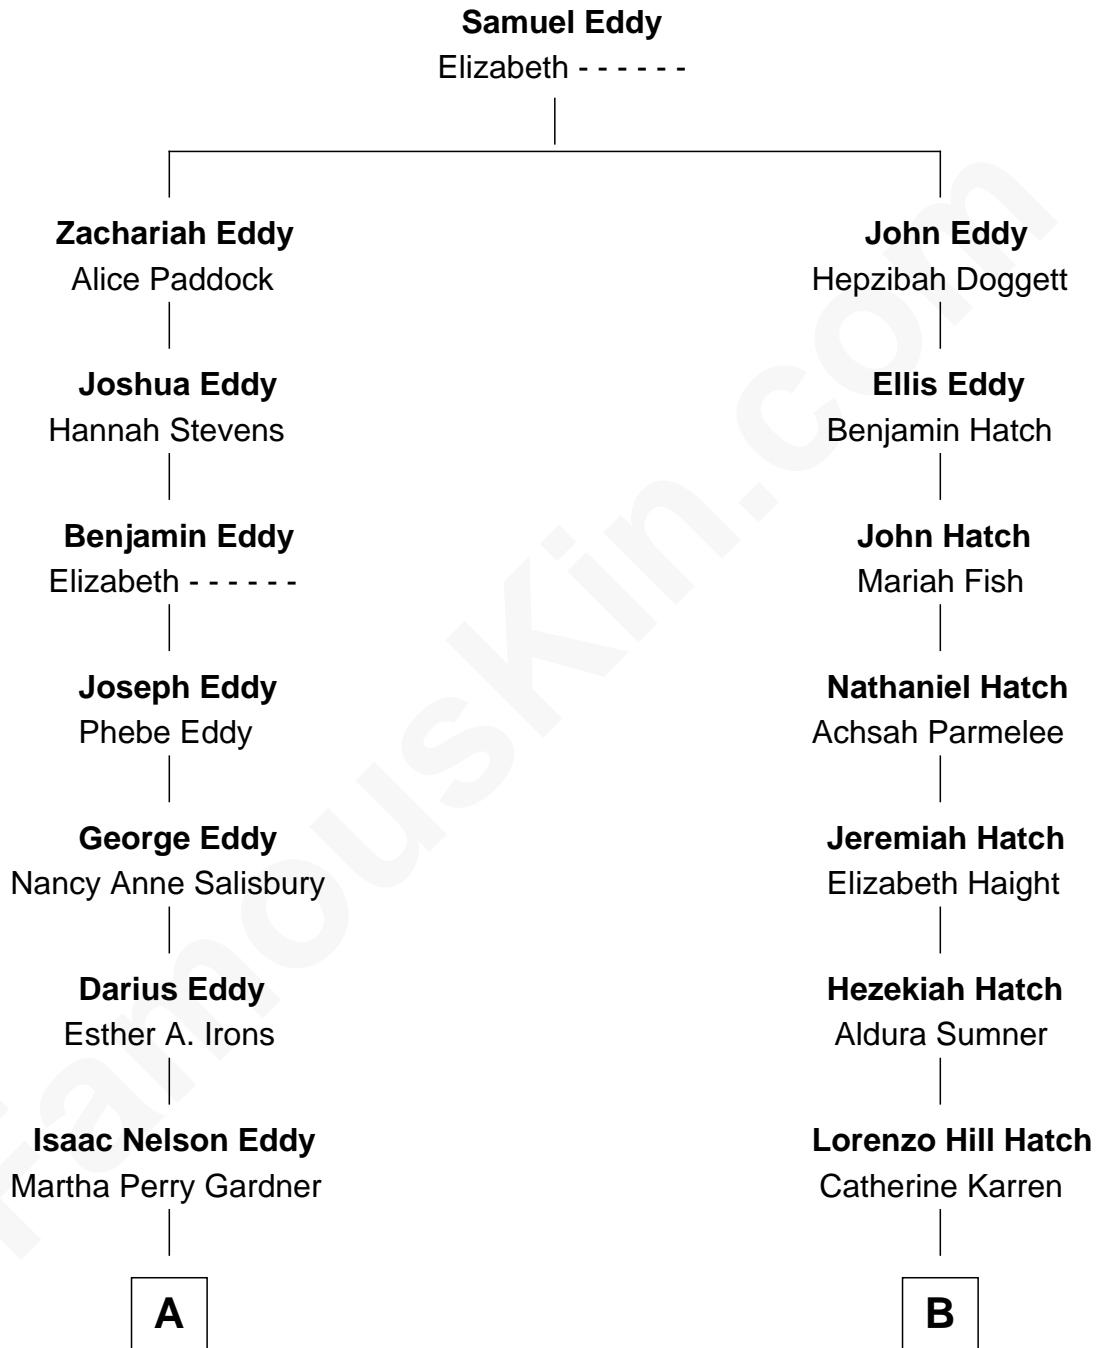

FamousKin.com

Relationship Chart of Nelson Eddy

Movie Actor and Singer

8th cousin 3 times removed of

Elizabeth Smart

Founder of Elizabeth Smart Foundation

A

William Darius Eddy

Isabel Kendrick

Nelson Eddy

Movie Actor and Singer

B

Catherine Alvenia Hatch

Thomas Hayter Smart

Junius Hatch Smart

Avon Rich