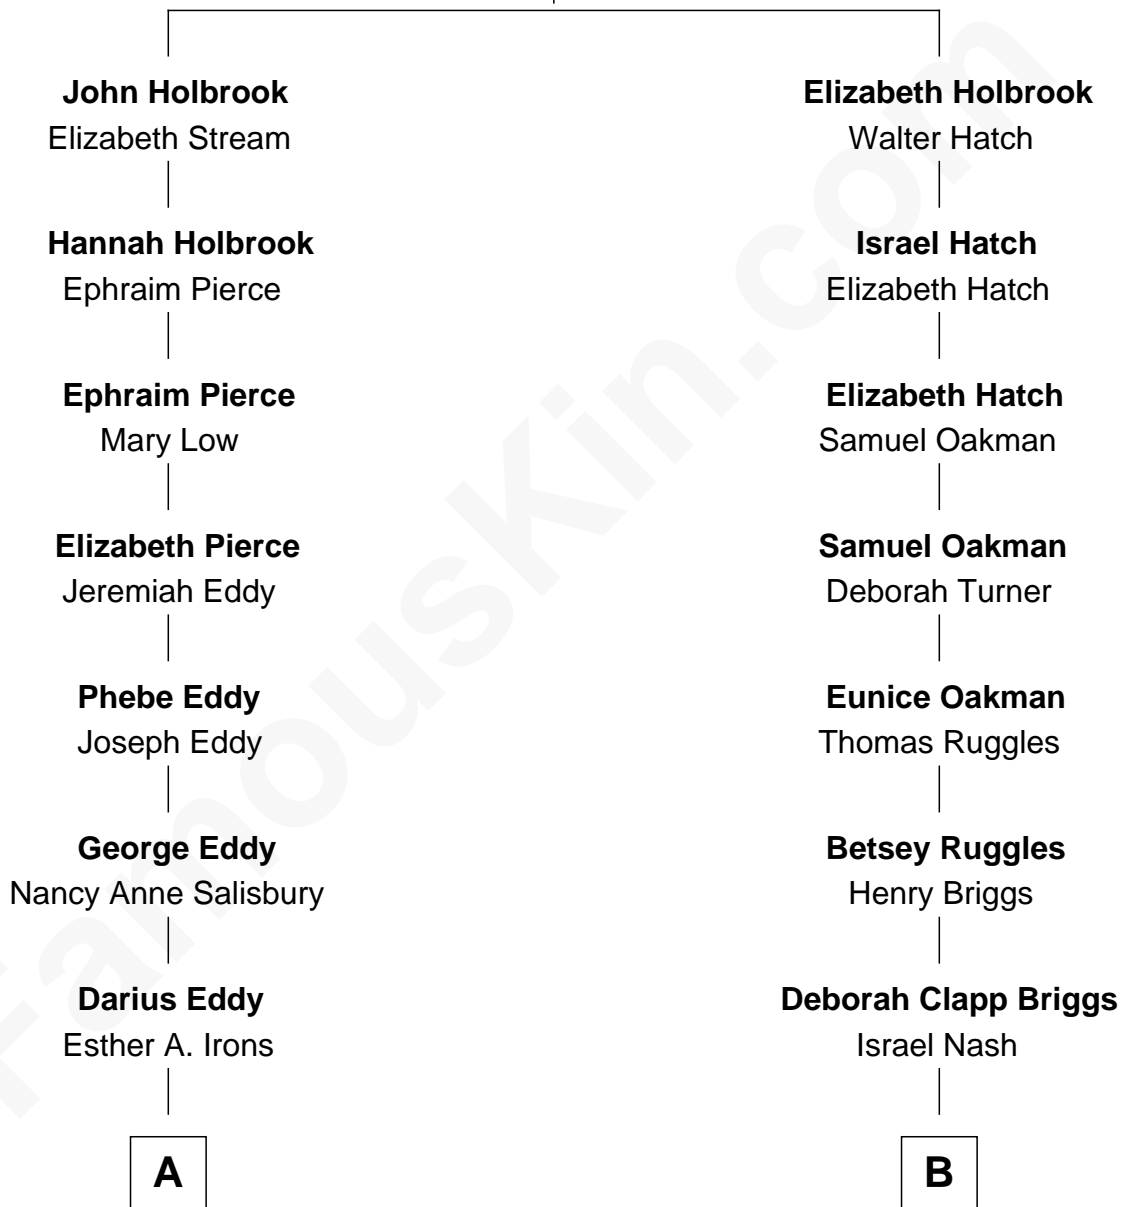

## Relationship Chart of

### Nelson Eddy

*Movie Actor and Singer*

8th cousin 1 time removed of

### Roger Nash Baldwin

*Co-Founder of the ACLU*

**Thomas Holbrook**

Jane Powys

**A**

**Isaac Nelson Eddy**  
Martha Perry Gardner

**William Darius Eddy**  
Isabel Kendrick

**Nelson Eddy**  
*Movie Actor and Singer*