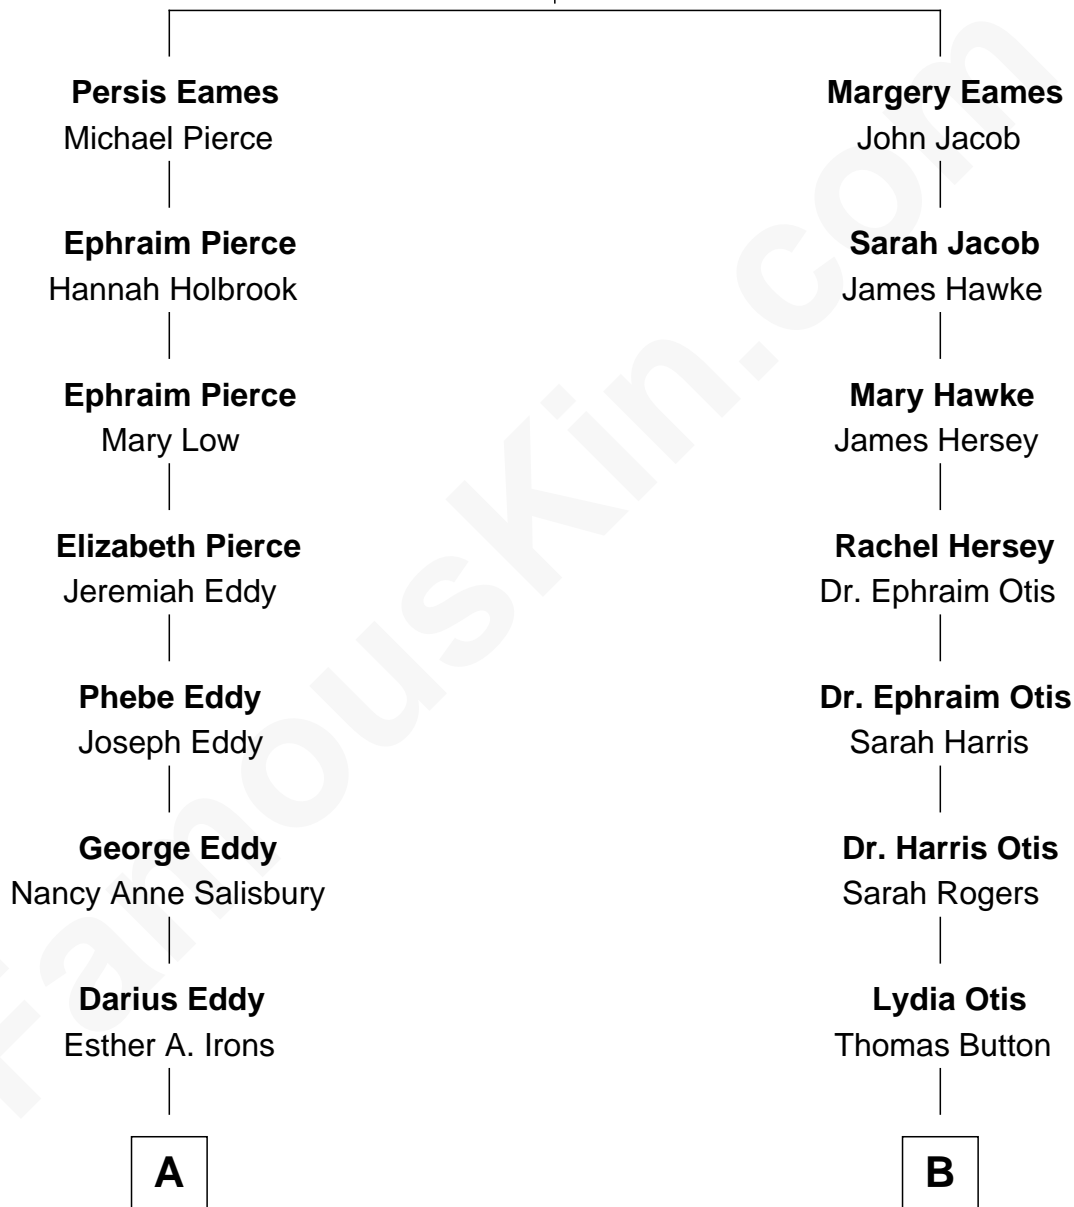

FamousKin.com Relationship Chart of

Nelson Eddy

Movie Actor and Singer

9th cousin of

Willis Carrier

Inventor of Air Conditioning

Anthony Eames

Margery - - - - -