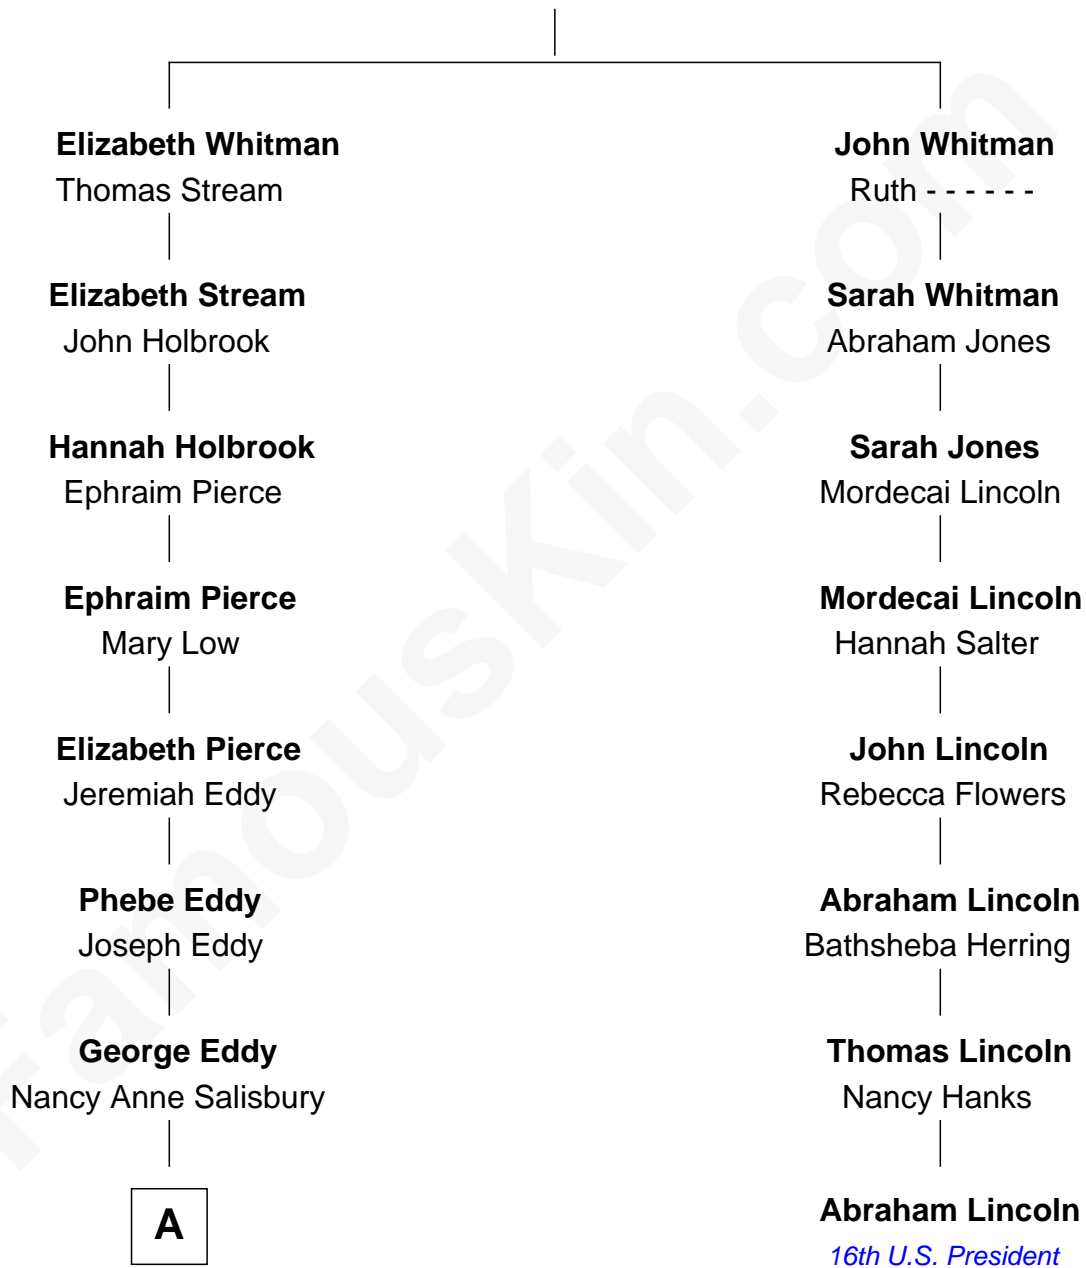

FamousKin.com Relationship Chart of

Nelson Eddy

Movie Actor and Singer

7th cousin 3 times removed of

Abraham Lincoln

16th U.S. President

Richard Whitman

A

—
Darius Eddy
Esther A. Irons

—
Isaac Nelson Eddy
Martha Perry Gardner

—
William Darius Eddy
Isabel Kendrick

—
Nelson Eddy
Movie Actor and Singer

FamousKin.com