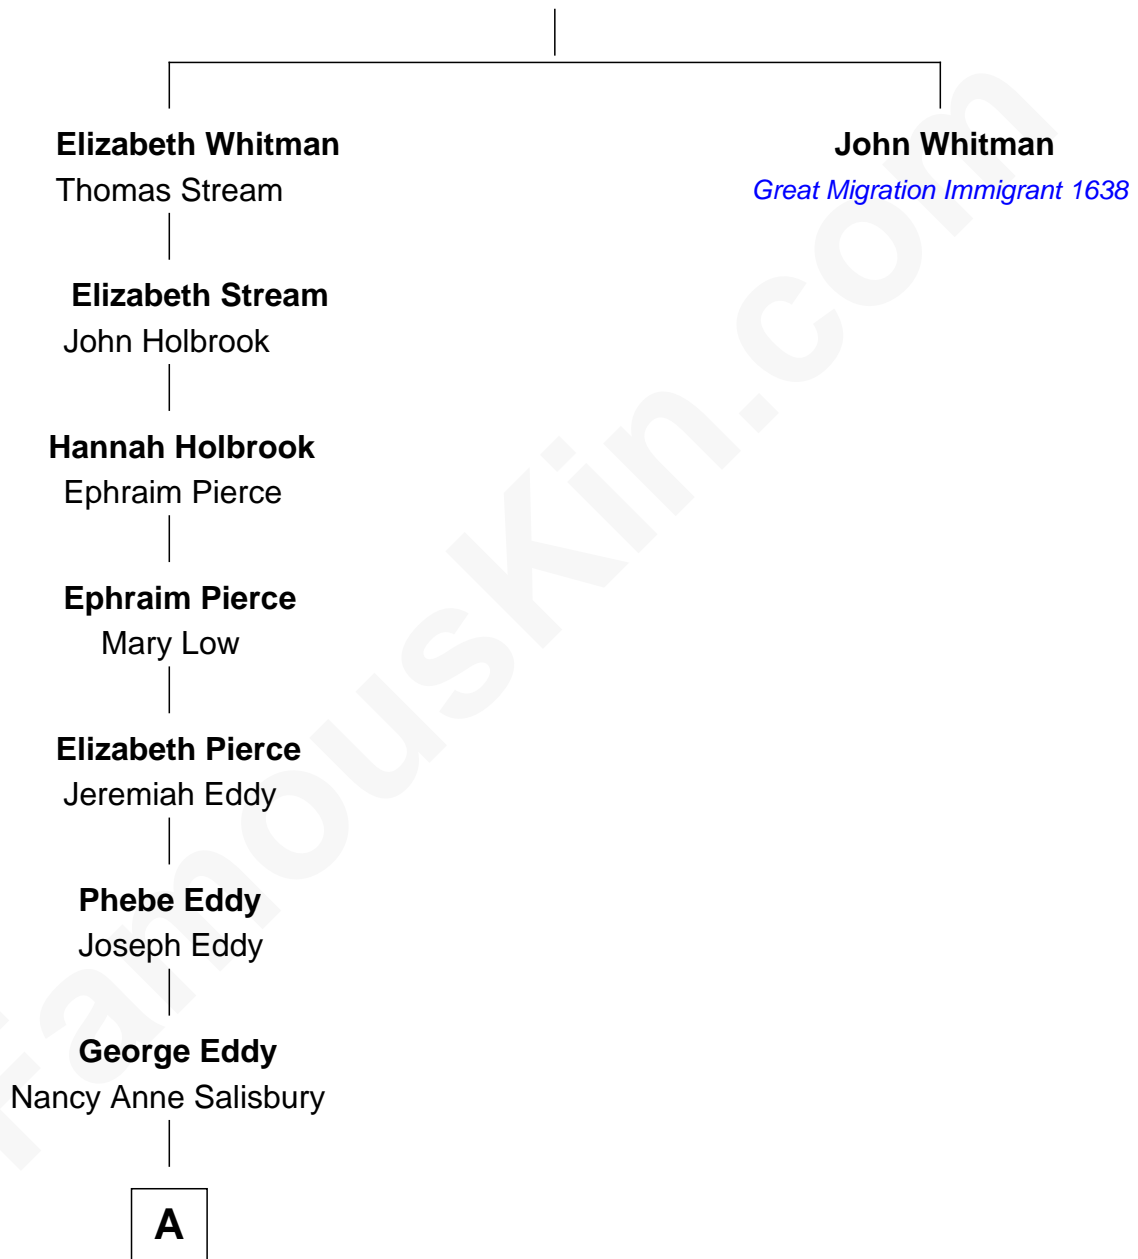

# FamousKin.com Relationship Chart of

**Nelson Eddy**

*Movie Actor and Singer*

8th great-grandnephew of

**John Whitman**

*(c1602 - 1692) Great Migration Immigrant 1638*

**Richard Whitman**

**A**

—  
**Darius Eddy**  
Esther A. Irons

—  
**Isaac Nelson Eddy**  
Martha Perry Gardner

—  
**William Darius Eddy**  
Isabel Kendrick

—  
**Nelson Eddy**  
*Movie Actor and Singer*

FamousKin.com