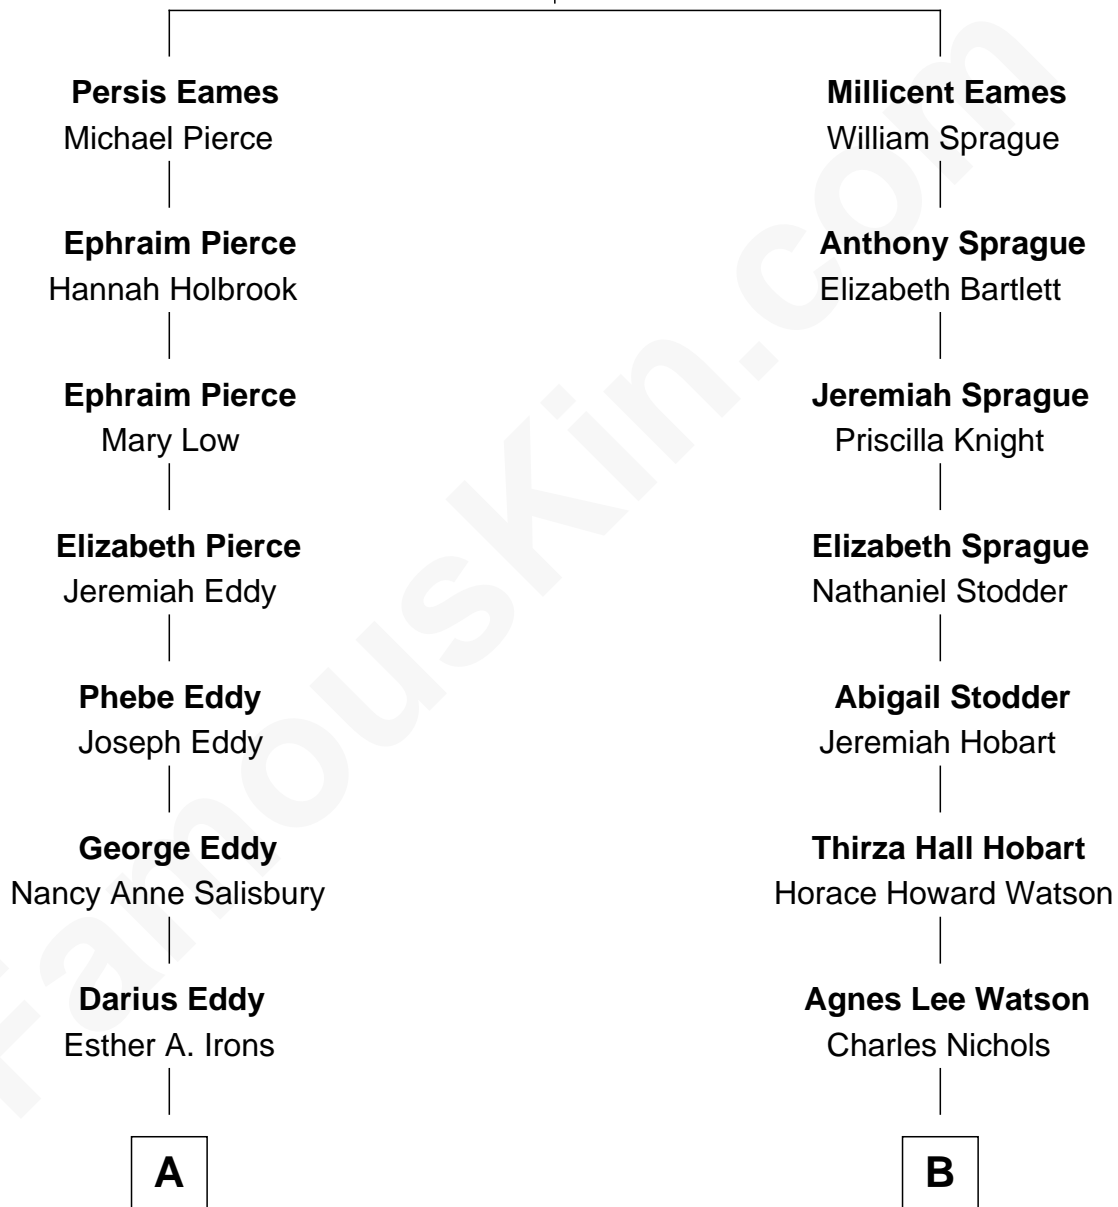

FamousKin.com

Relationship Chart of

Nelson Eddy

Movie Actor and Singer

9th cousin 2 times removed of

John Cena

Movie Actor and WWE Pro Wrestler

Anthony Eames

Margery - - - - -

A

Isaac Nelson Eddy
Martha Perry Gardner

William Darius Eddy
Isabel Kendrick

Nelson Eddy
Movie Actor and Singer

B

Charles H. Nichols
Martha Emma Dix

Charles Nichols
Julia Ellen Skelton