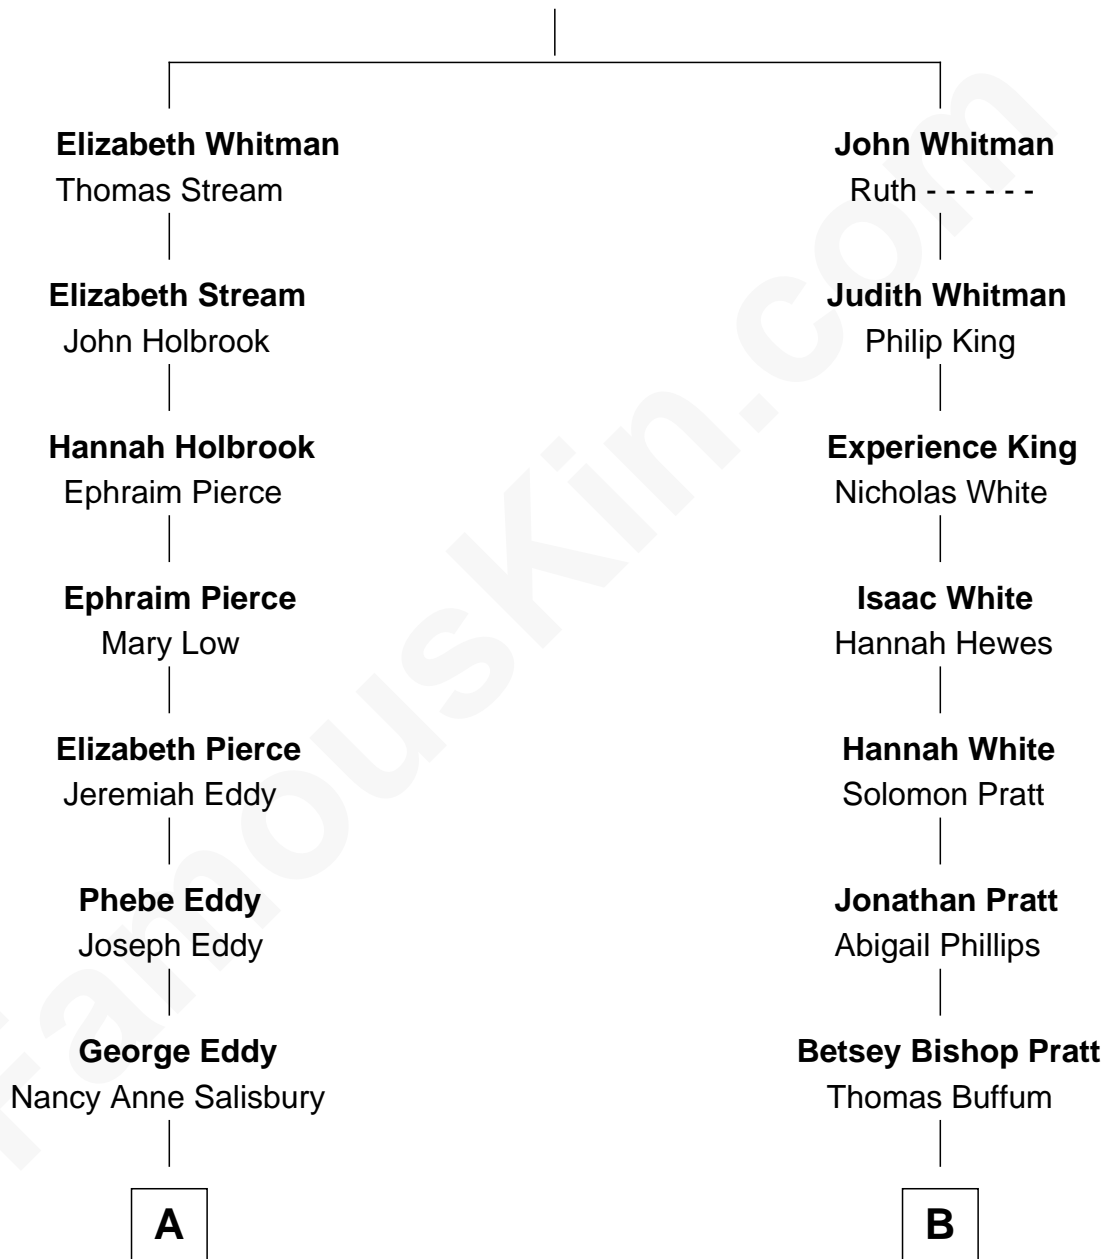

## Relationship Chart of

### Nelson Eddy

*Movie Actor and Singer*

10th cousin 1 time removed of

**James Taylor**

*Singer-Songwriter*

**Richard Whitman**

**A**

**Darius Eddy**  
Esther A. Irons

**Isaac Nelson Eddy**  
Martha Perry Gardner

**William Darius Eddy**  
Isabel Kendrick

**Nelson Eddy**  
*Movie Actor and Singer*

**B**

**Eliza Ann Buffum**  
Granville Hall Leonard

**Emily Roxanna Leonard**  
Stanford Lyman Haynes

**Theodosia Haynes**  
Alexander Taylor

**Dr. Isaac Montrose Taylor**  
Gertrude Arline Woodard

**James Taylor**  
*Singer-Songwriter*

FamousKin.com