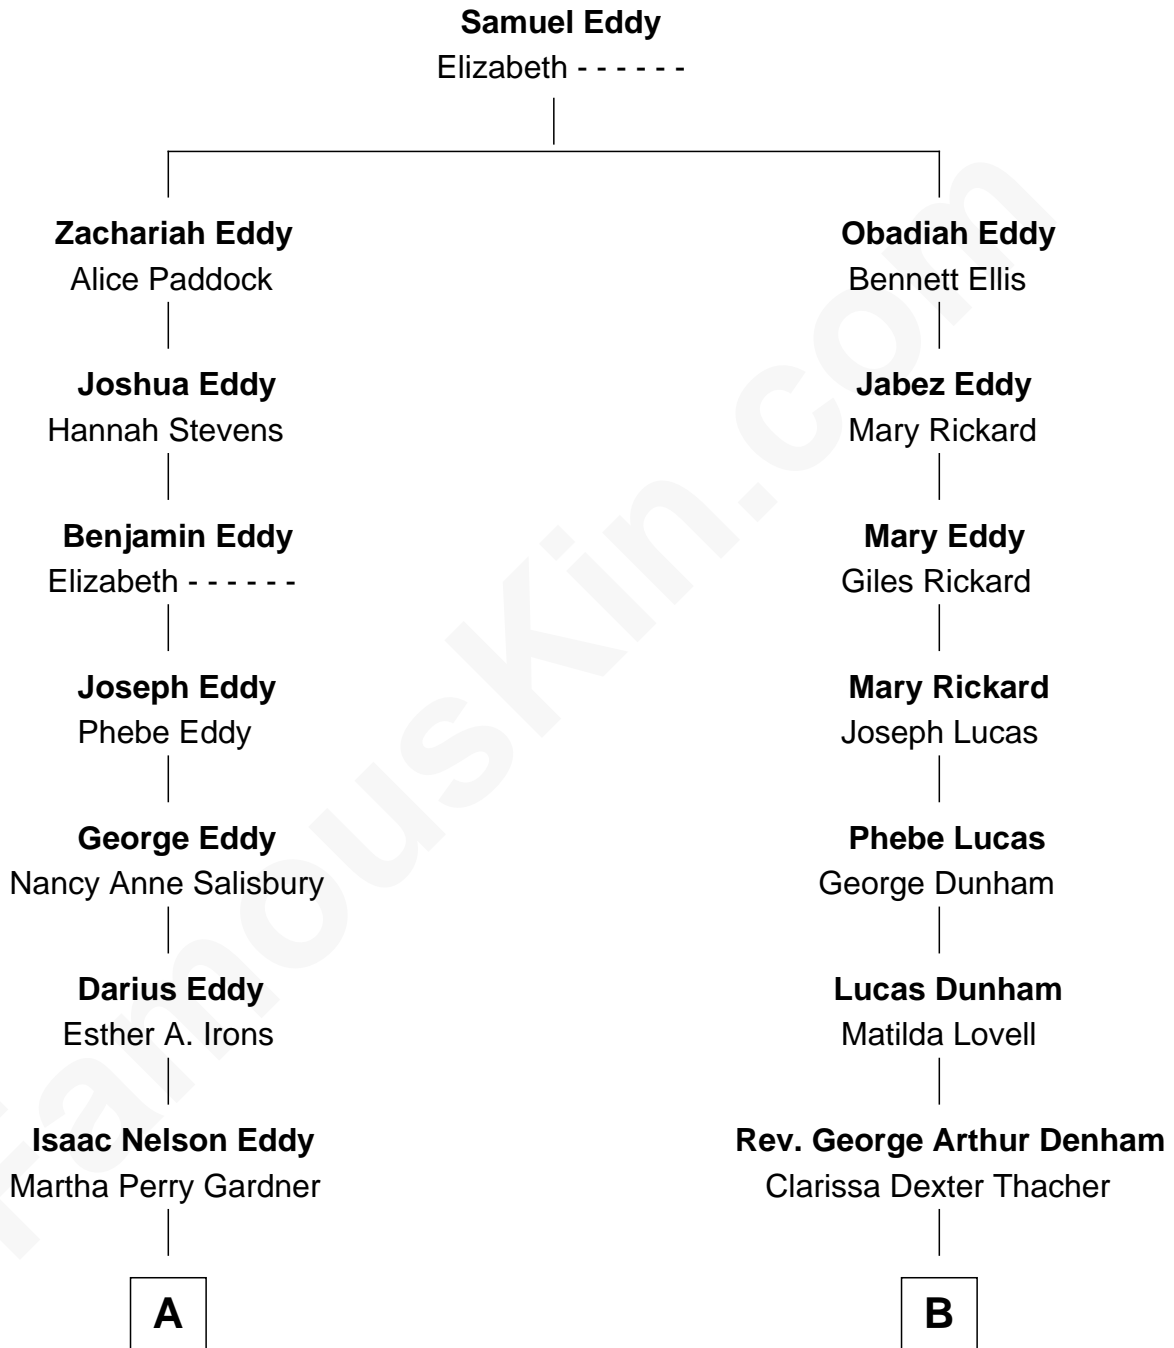

FamousKin.com

Relationship Chart of

Nelson Eddy

Movie Actor and Singer

8th cousin 1 time removed of

Samuel P. Goddard

12th Governor of Arizona

A

William Darius Eddy

Isabel Kendrick

Nelson Eddy

Movie Actor and Singer

B

Matthew Thacher Denham

Clara E. Fisher

Florence Hilton Denham