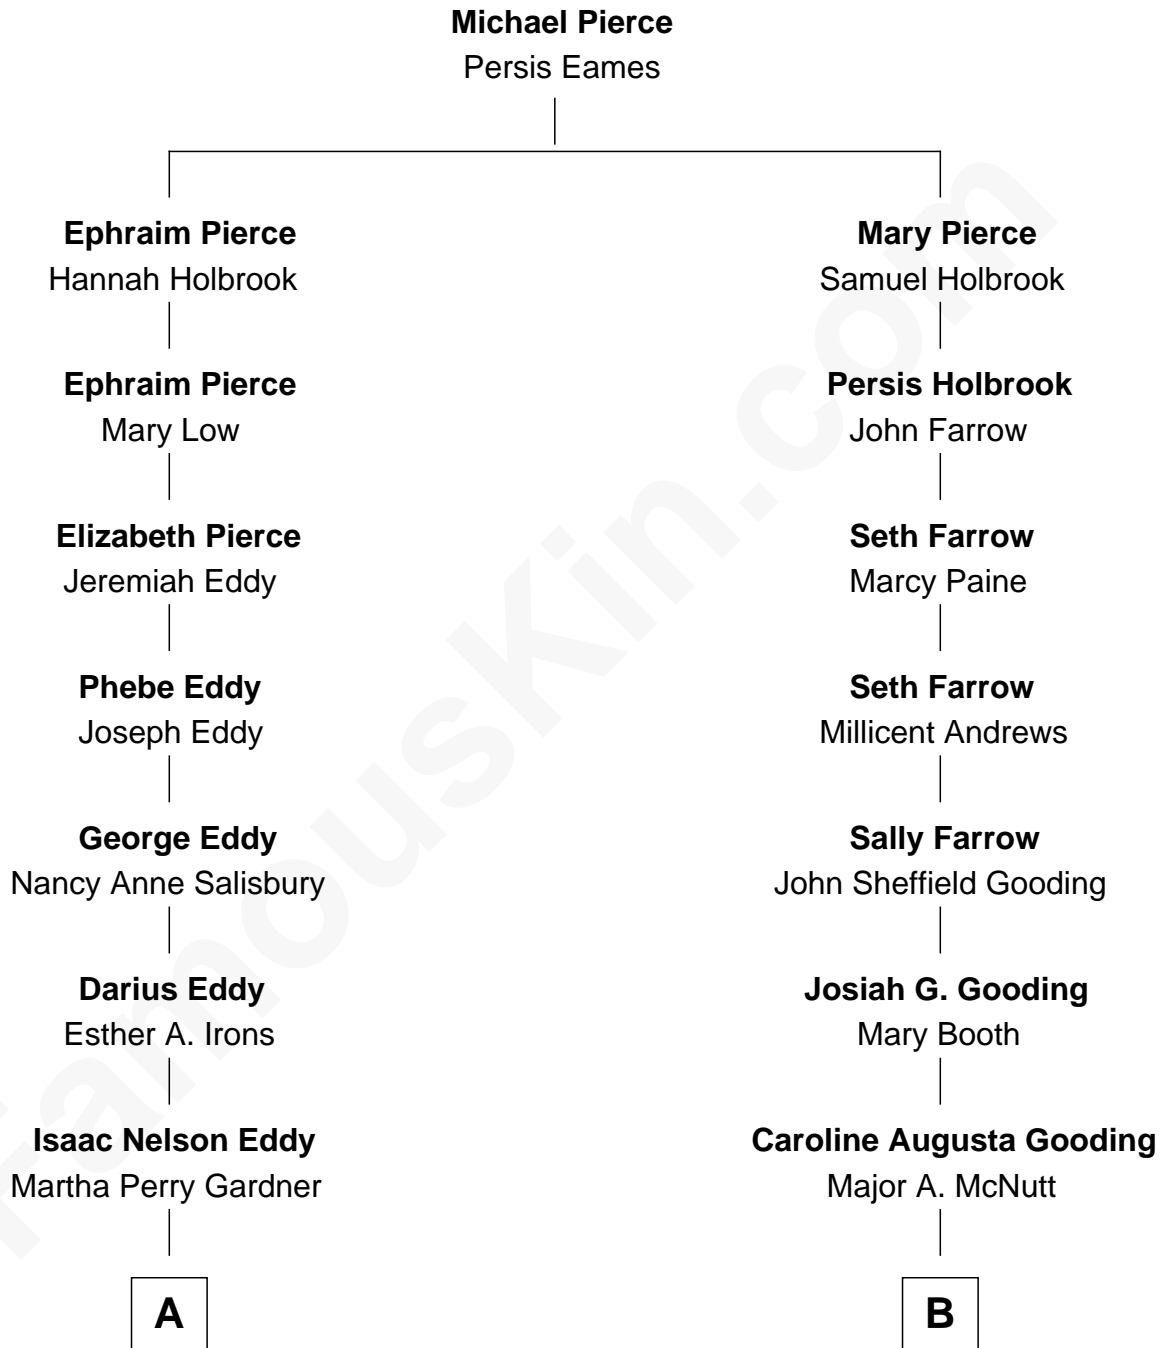

FamousKin.com

Relationship Chart of

Nelson Eddy

Movie Actor and Singer

8th cousin 1 time removed of

Brewster H. Shaw

NASA Astronaut

A

William Darius Eddy

Isabel Kendrick

Nelson Eddy

Movie Actor and Singer

B

Lucy G. McNutt

Harry Pearl Lee

Leone Marguerite Lee

Brewster Hopkinson Shaw

Brewster H. Shaw

NASA Astronaut

FamousKin.com