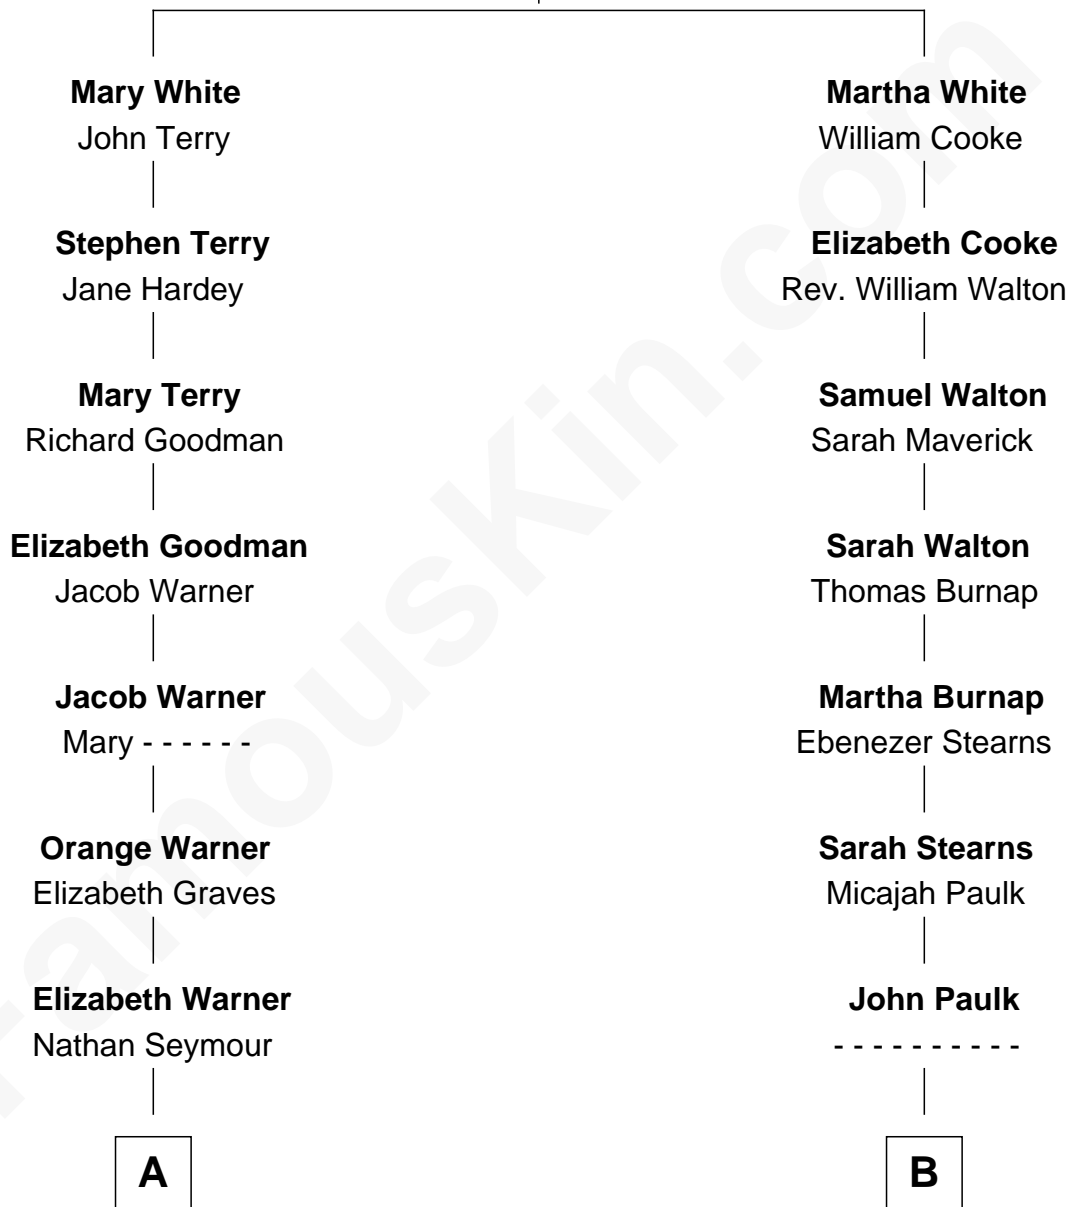

FamousKin.com

Relationship Chart of

General Joseph Hooker

Union Army - U.S. Civil War

8th cousin 5 times removed of

Michael Strahan

NFL Player and TV Personality

John White

Isabel Bawle

A

Mary Seymour
Joseph Hooker

General Joseph Hooker
Union Army - U.S. Civil War

B

John Paulk
Catherine - - - - -

Dorcas Paulk
Allen Bishop

William A. Bishop
Harriett Meade

Creola Mead
Jado D. Traylor

James Curtis Traylor
Caroline McCarter

Louise Traylor
Gene Willie Strahan

Michael Strahan
NFL Player and TV Personality

FamousKin.com