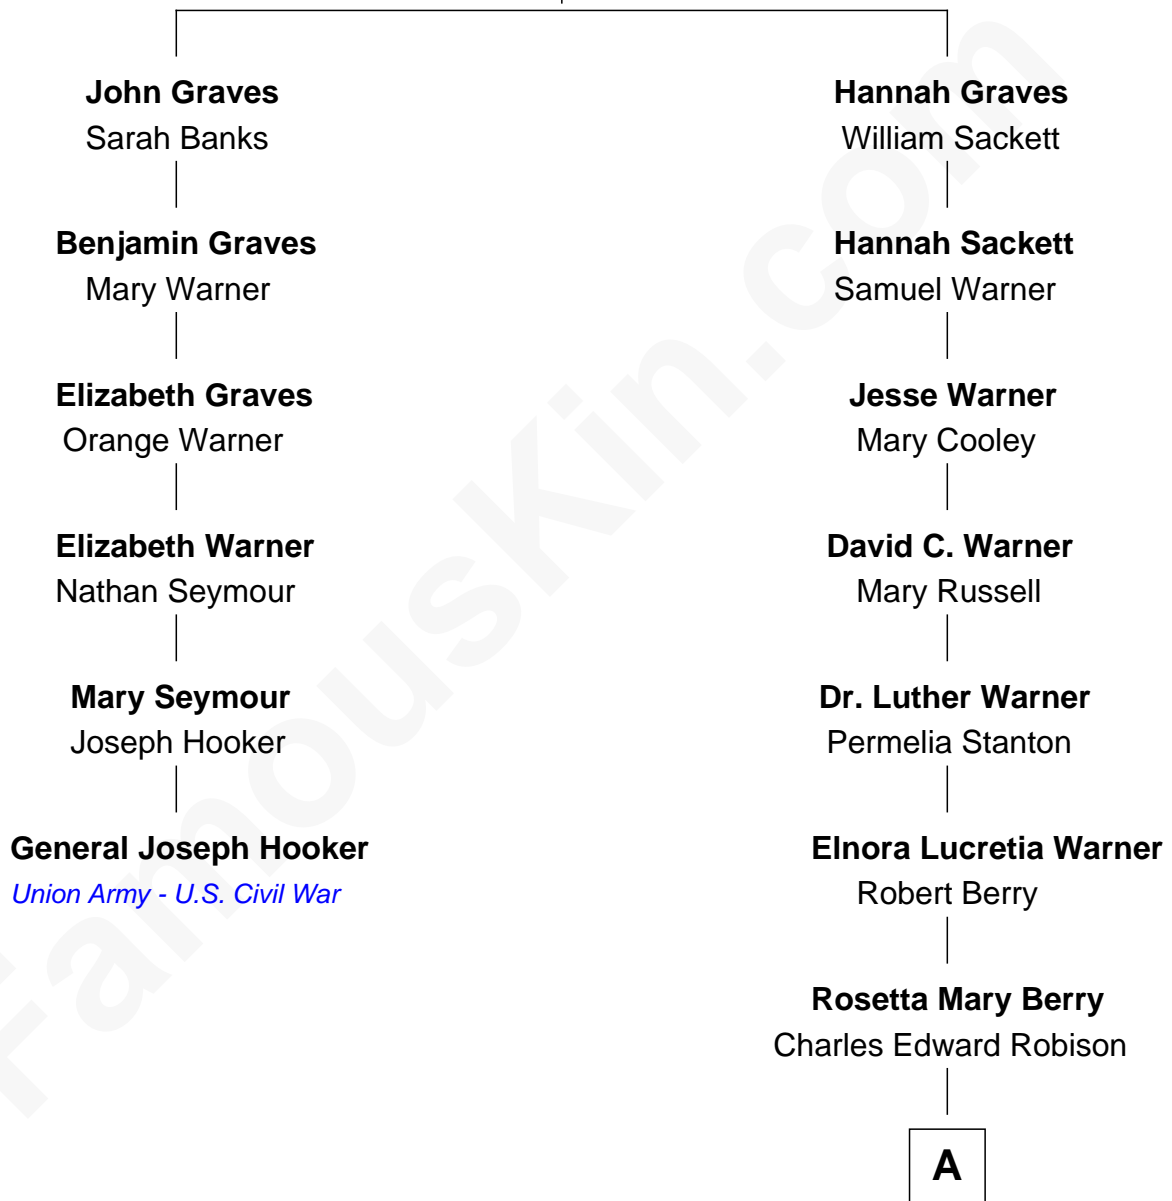

# FamousKin.com Relationship Chart of

**General Joseph Hooker**

*Union Army - U.S. Civil War*

5th cousin 4 times removed of

**Mitt Romney**

*70th Governor of Massachusetts*

**Isaac Graves**

Mary Church

A

**Alma Luella Robison**  
Harold Arundel LaFount

**Lenore Emily LaFount**  
George Wilcken Romney

**Mitt Romney**  
*70th Governor of Massachusetts*

FamousKin.com