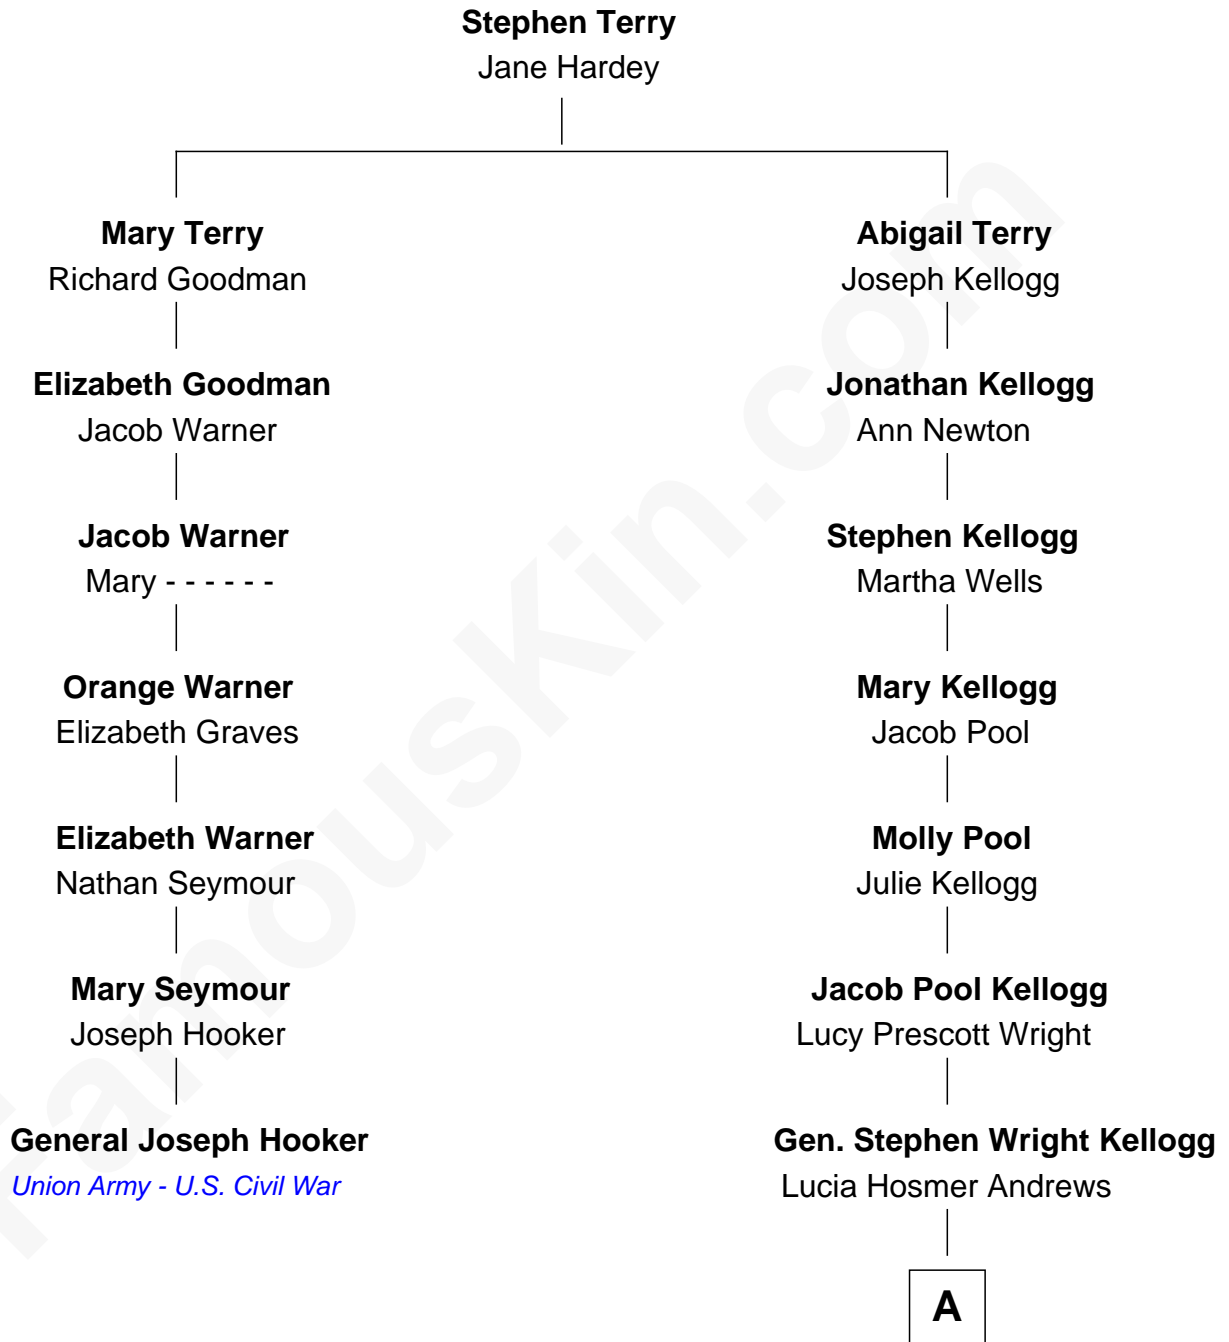

**FamousKin.com**  
**Relationship Chart of**  
**General Joseph Hooker**  
*Union Army - U.S. Civil War*

**6th cousin 2 times removed of**

**Lucia Chase**  
*Co-Founder, American Ballet Theatre*

**A**

Elizabeth Hosmer Kellogg

Irving Hall Chase

**Lucia Chase**

*Ballet Dancer*

FamousKin.com