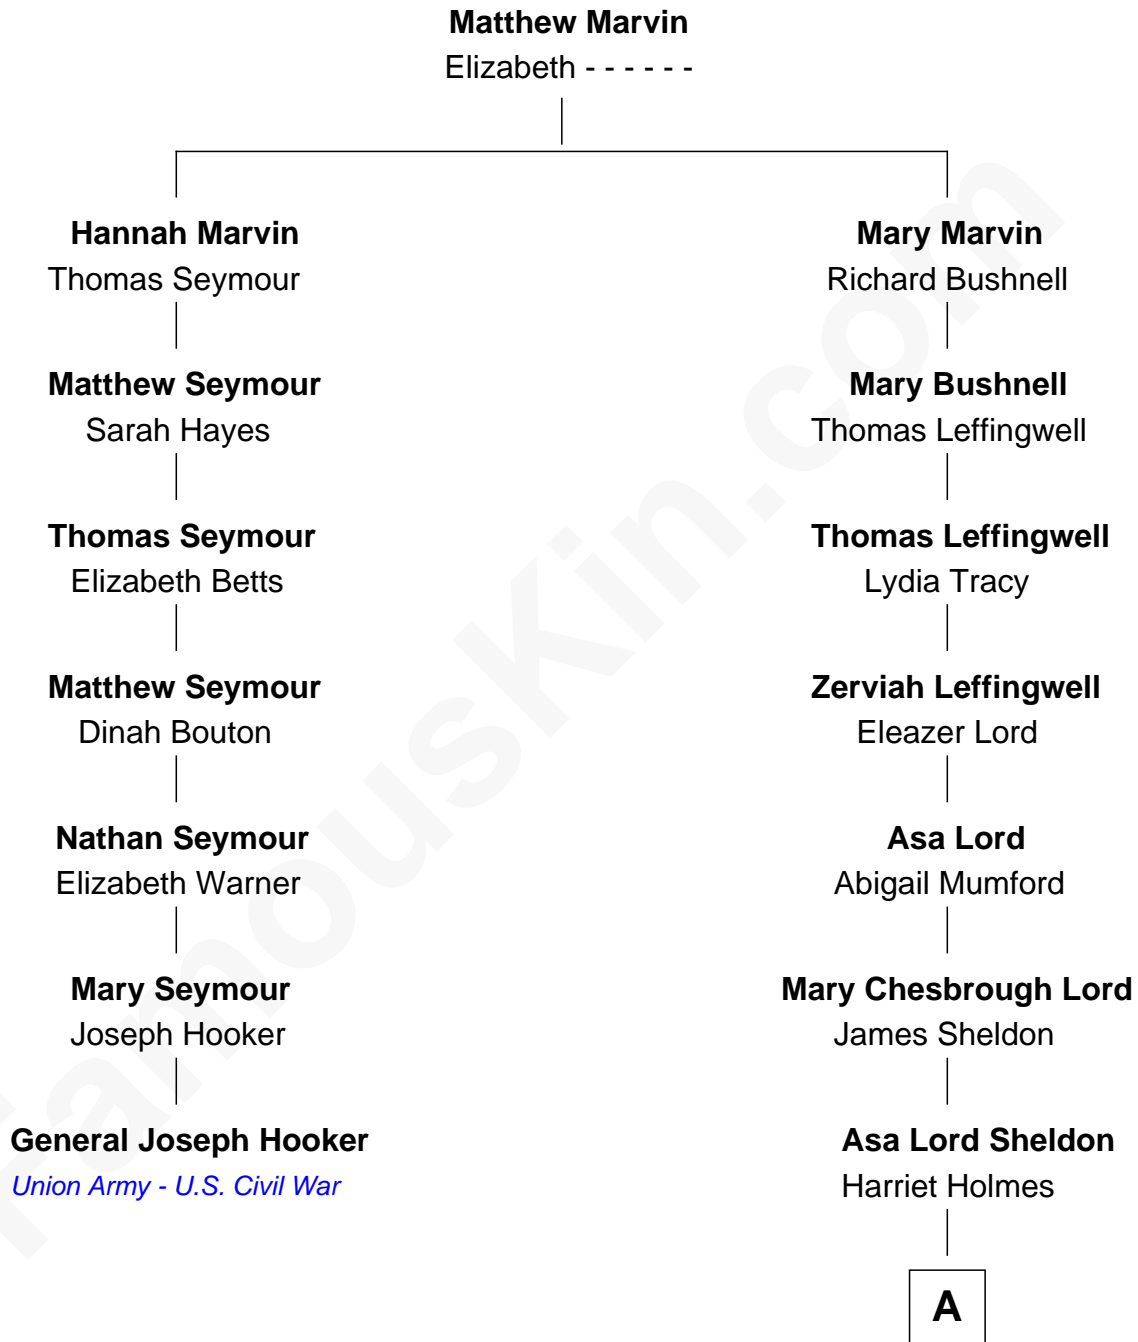

# FamousKin.com Relationship Chart of

**General Joseph Hooker**

*Union Army - U.S. Civil War*

6th cousin 4 times removed of

**Mamie (Doud) Eisenhower**

*First Lady of President Dwight Eisenhower*

**A**

**James Henry Sheldon**

Susan Hill

**Mary Cornelia Sheldon**

Royal Houghton Doud

**John Sheldon Doud**

Elivera Mathilda Carlson

**Mamie (Doud) Eisenhower**

*First Lady of Dwight Eisenhower*

FamousKin.com