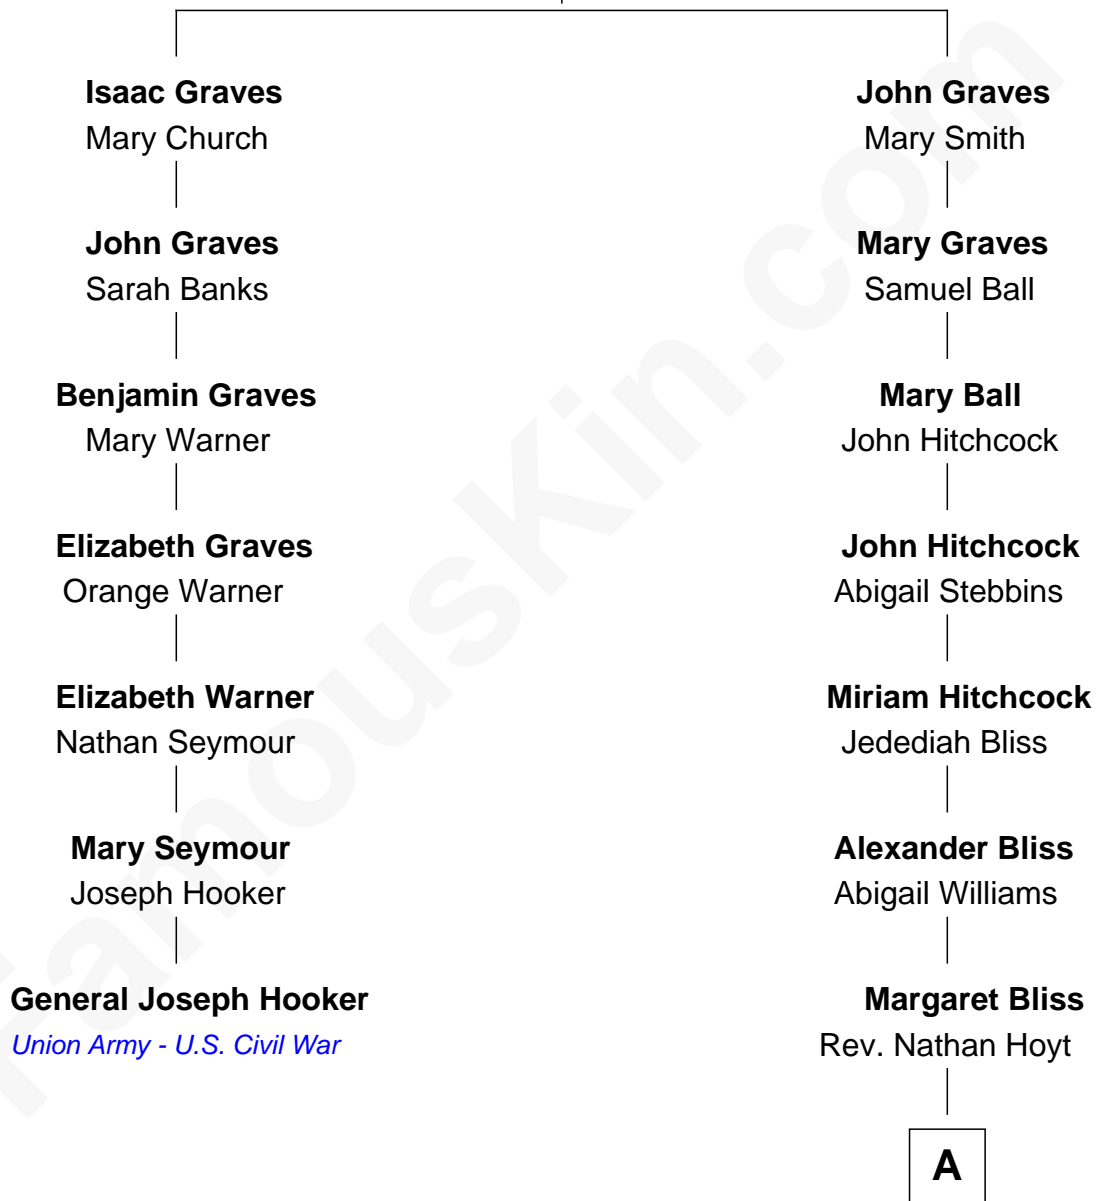

FamousKin.com Relationship Chart of

General Joseph Hooker

Union Army - U.S. Civil War

6th cousin 2 times removed of

Ellen Louise (Axson) Wilson

First Lady of President Woodrow Wilson

Thomas Graves

Sarah Scott

A

Margaret Jane Hoyt
Rev. Samuel Edward Axson

Ellen Louise (Axson) Wilson
First Lady of Woodrow Wilson

FamousKin.com