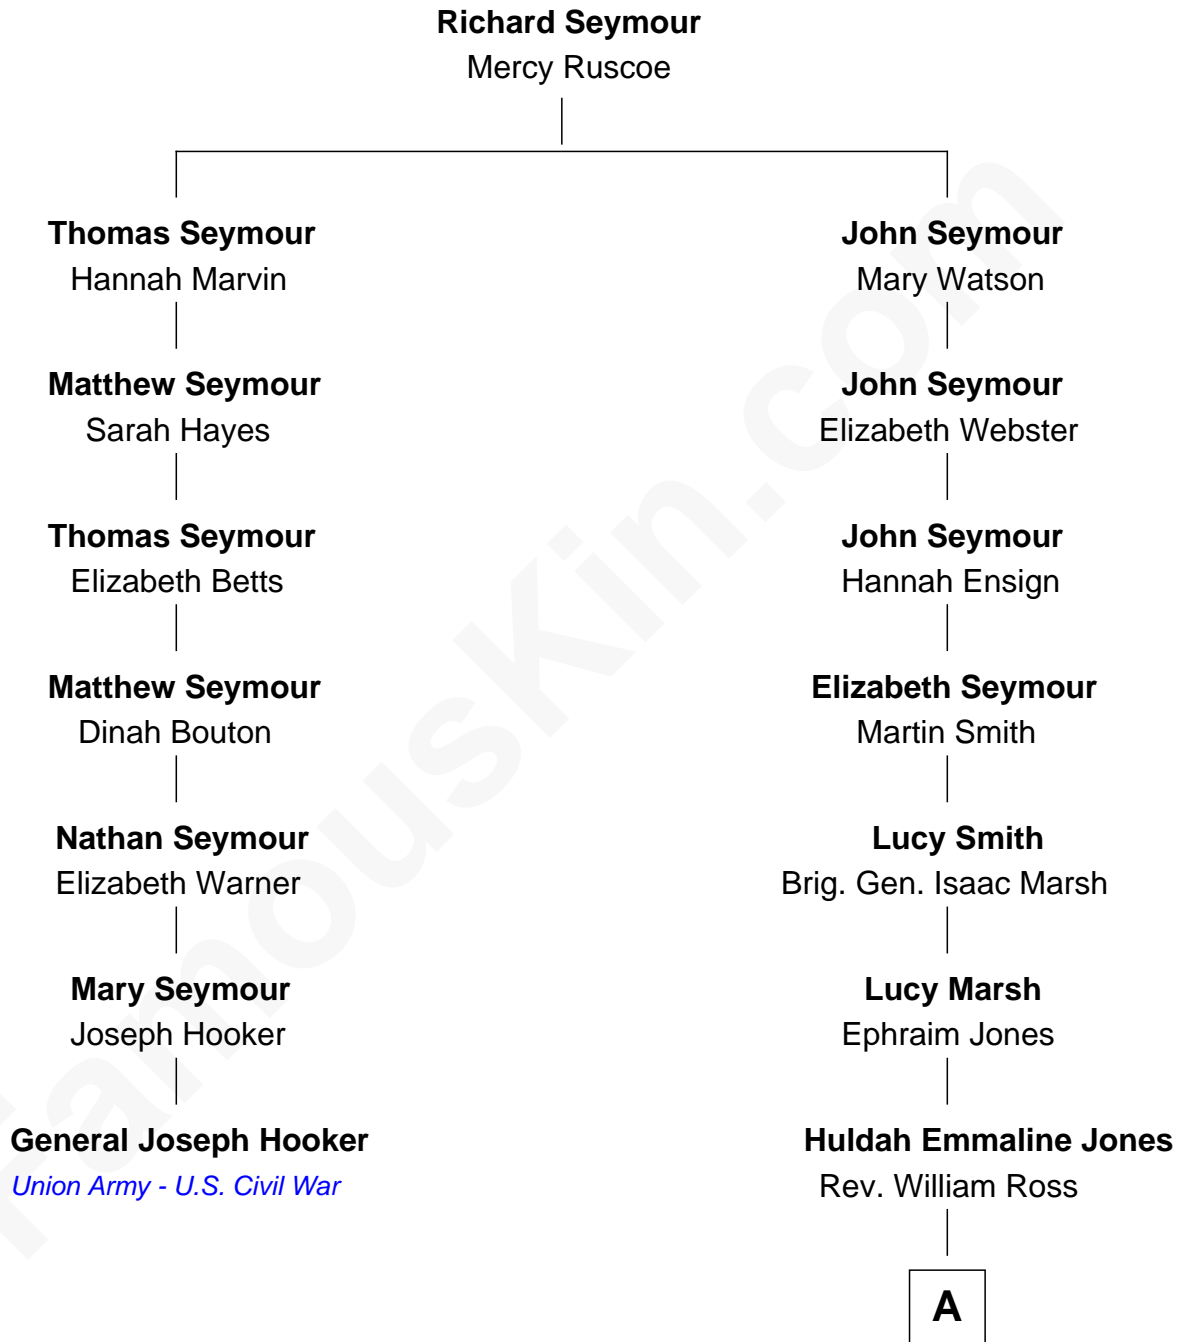

FamousKin.com
Relationship Chart of
General Joseph Hooker
Union Army - U.S. Civil War

6th cousin 6 times removed of

Julie Bowen
TV and Movie Actress

A

Mary Elizabeth Ross
Rev. Thomas Harden Burch

William R. Burch
Sophia F. Mooney

Mary Ross Burch
Charles Daniel Frey

Charles Daniel Frey
Sue Kingsley Carl

Suzanne Frey
John Alexander Luetkemeyer

Julie Bowen
TV and Movie Actress