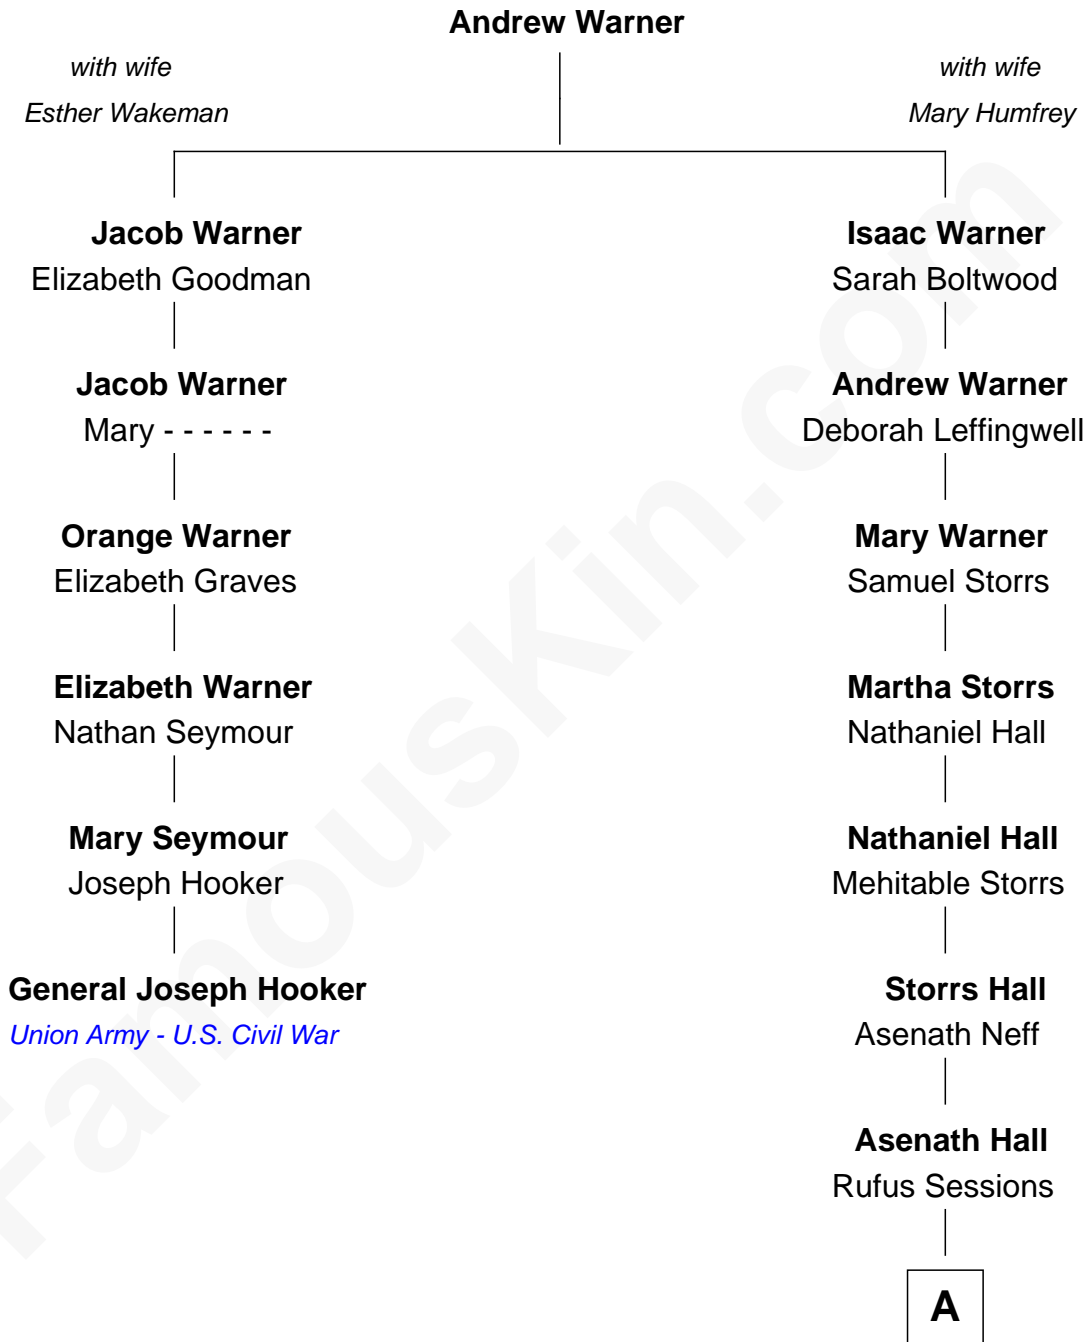

# FamousKin.com Relationship Chart of

**General Joseph Hooker**

*Union Army - U.S. Civil War*

5th cousin 7 times removed of

**Vanessa Hudgens**

*TV, Movie and Stage Actress*

**A**

|  
**Ira H. Sessions**

Polly Bell  
|

**Lucy Eva Sessions**

William Riley Pemberton  
|

**Freda Colene Pemberton**

Dawsey Karnes  
|

**Bonnie Lee Karnes**

John Robert Hudgens  
|

**Gregory Thomas Hudgens**