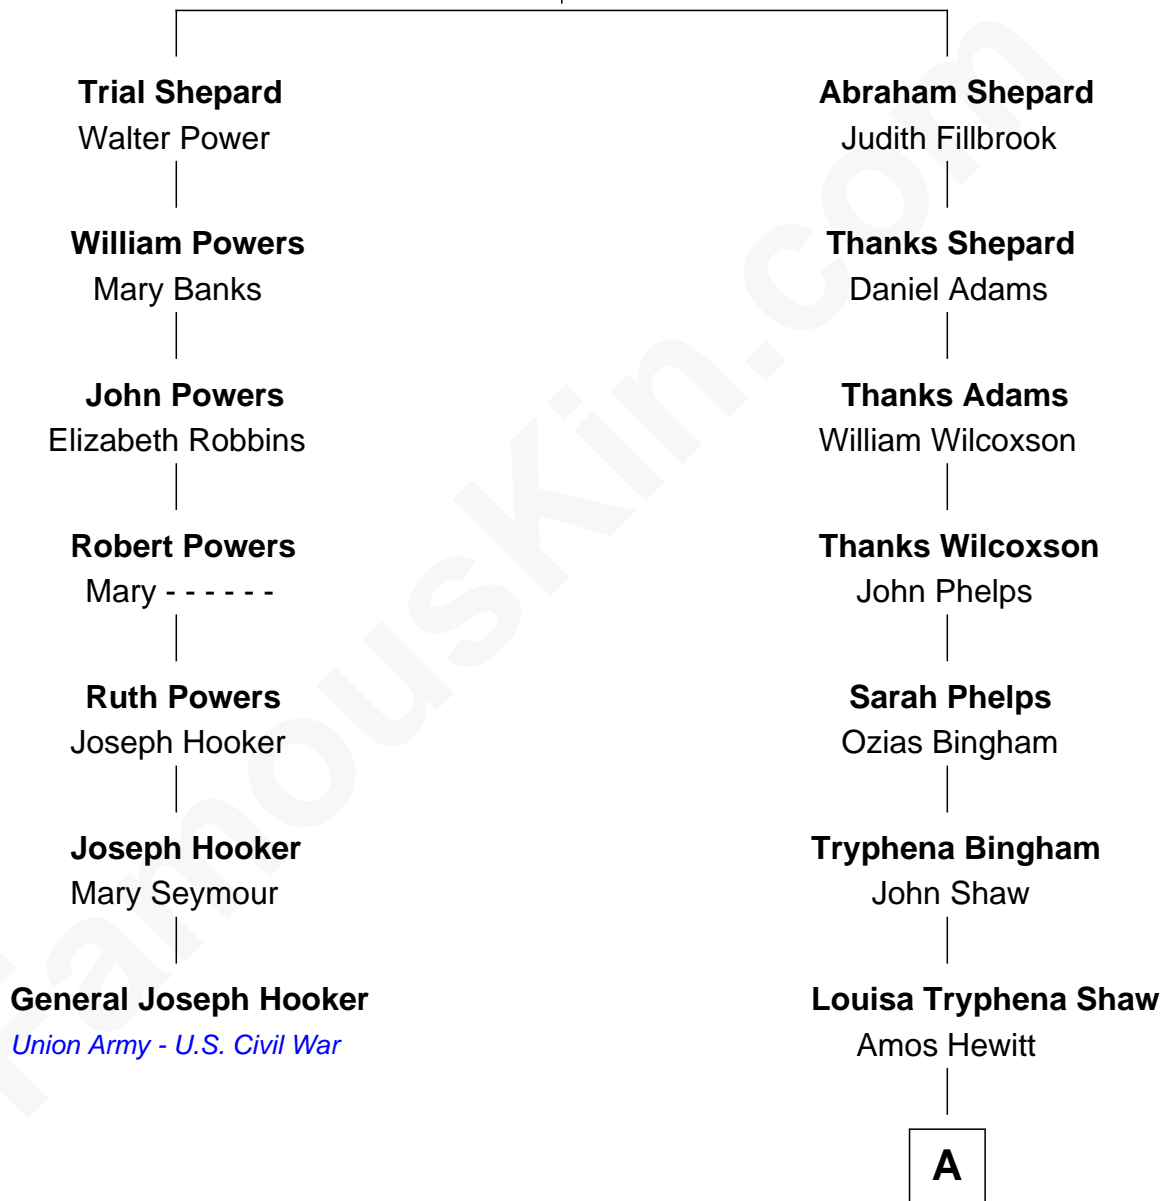

# FamousKin.com Relationship Chart of

**General Joseph Hooker**

*Union Army - U.S. Civil War*

6th cousin 6 times removed of

**Rainn Wilson**

*TV and Movie Actor*

**Ralph Shepard**  
Thankslord Perkins

**A**

**Mary Louisa Hewitt**

Emery J. Mosher

**Charles E. Mosher**

Susanna Jane Garrison

**Edna Lora Mosher**

Theodore Orick Whitman

**Rollie Harrison Whitman**

Catherine Josephine Williams