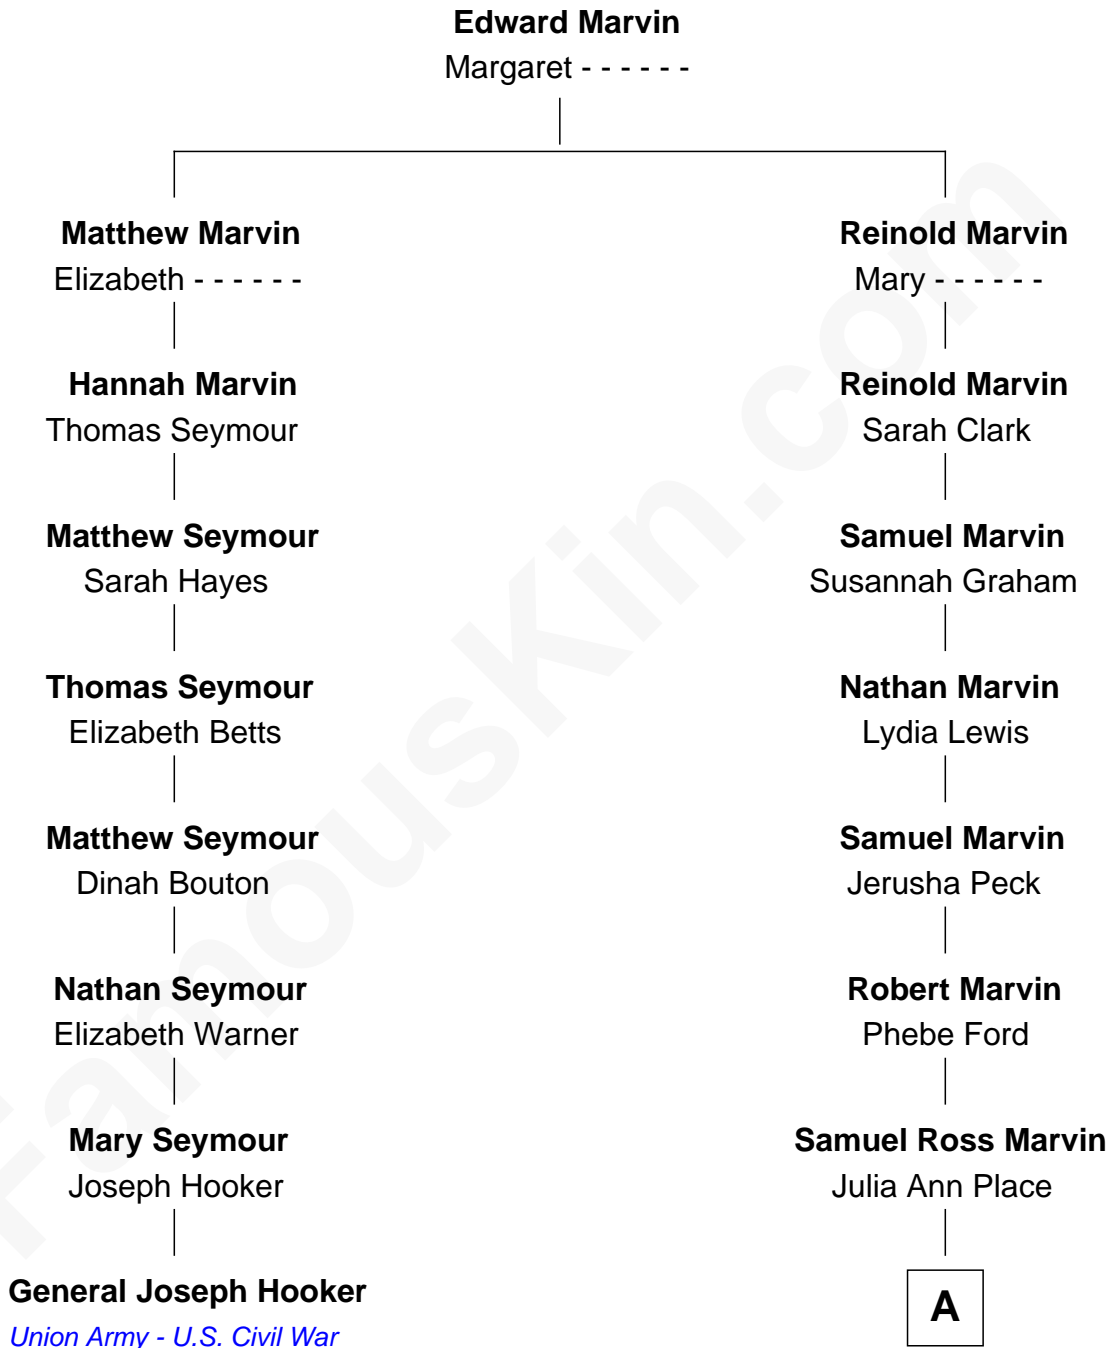

FamousKin.com Relationship Chart of

General Joseph Hooker

Union Army - U.S. Civil War

7th cousin 3 times removed of

Barbara (Pierce) Bush

First Lady of President George H.W. Bush

A

Jerome Place Marvin

Martha Ann Stokes

Mabel Marvin

Scott Pierce

Marvin Pierce

Pauline Robinson

Barbara (Pierce) Bush

First Lady of George H.W. Bush