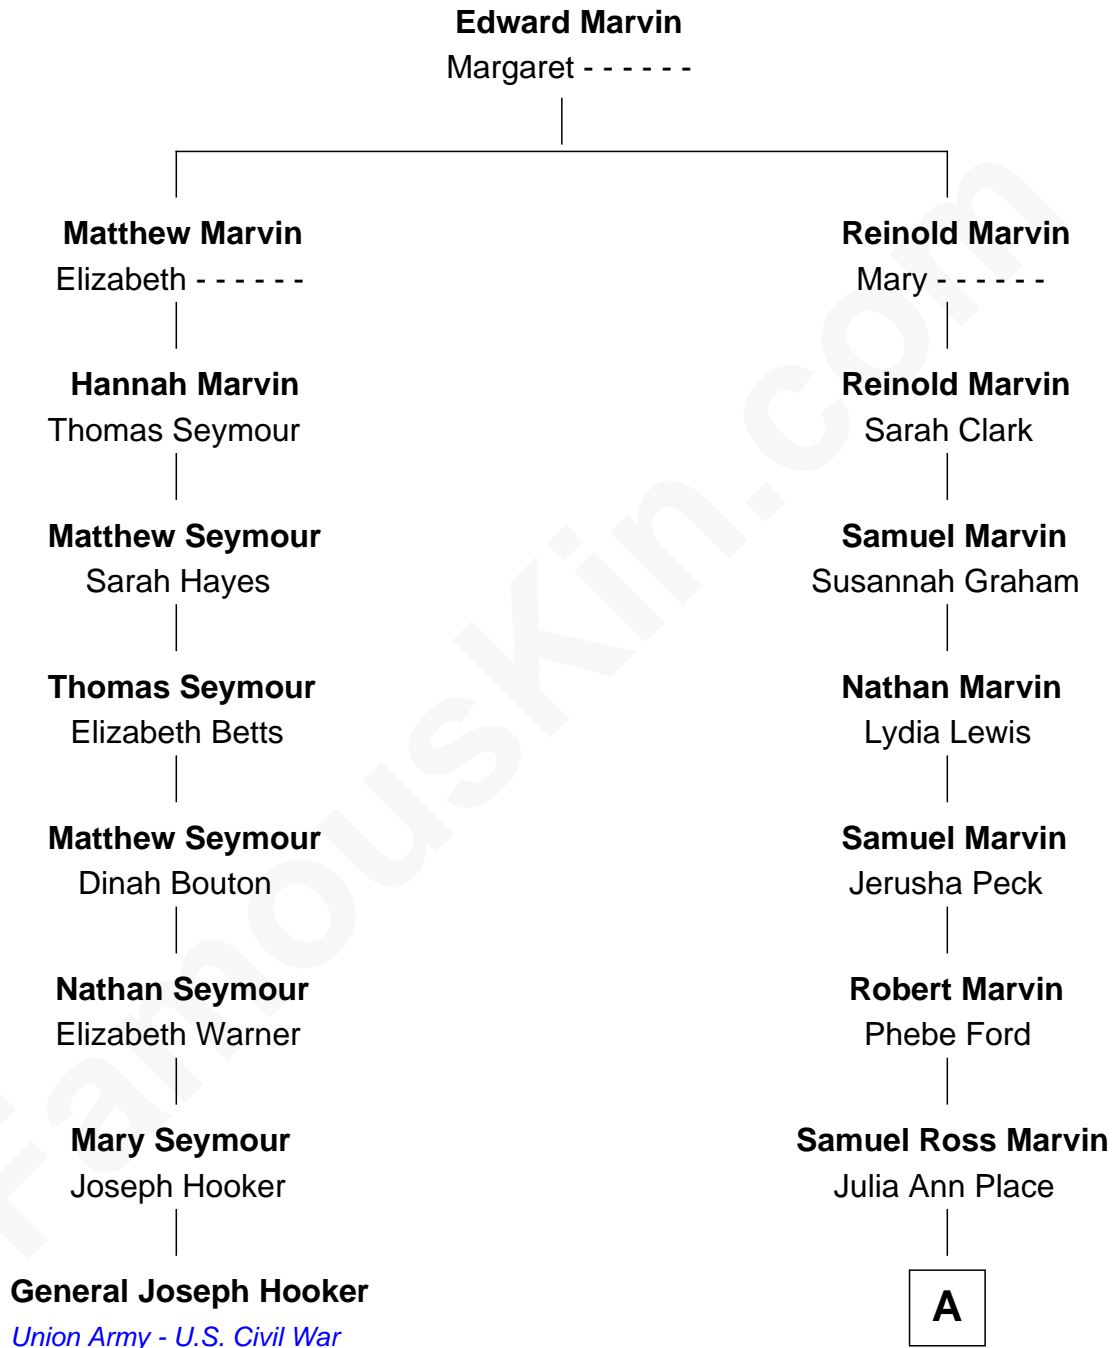

FamousKin.com
Relationship Chart of
General Joseph Hooker
Union Army - U.S. Civil War

7th cousin 4 times removed of

George W. Bush
43rd U.S. President

A

Jerome Place Marvin

Martha Ann Stokes

Mabel Marvin

Scott Pierce

Marvin Pierce

Pauline Robinson

Barbara Pierce

George Herbert Walker Bush

George W. Bush

43rd U.S. President

FamousKin.com