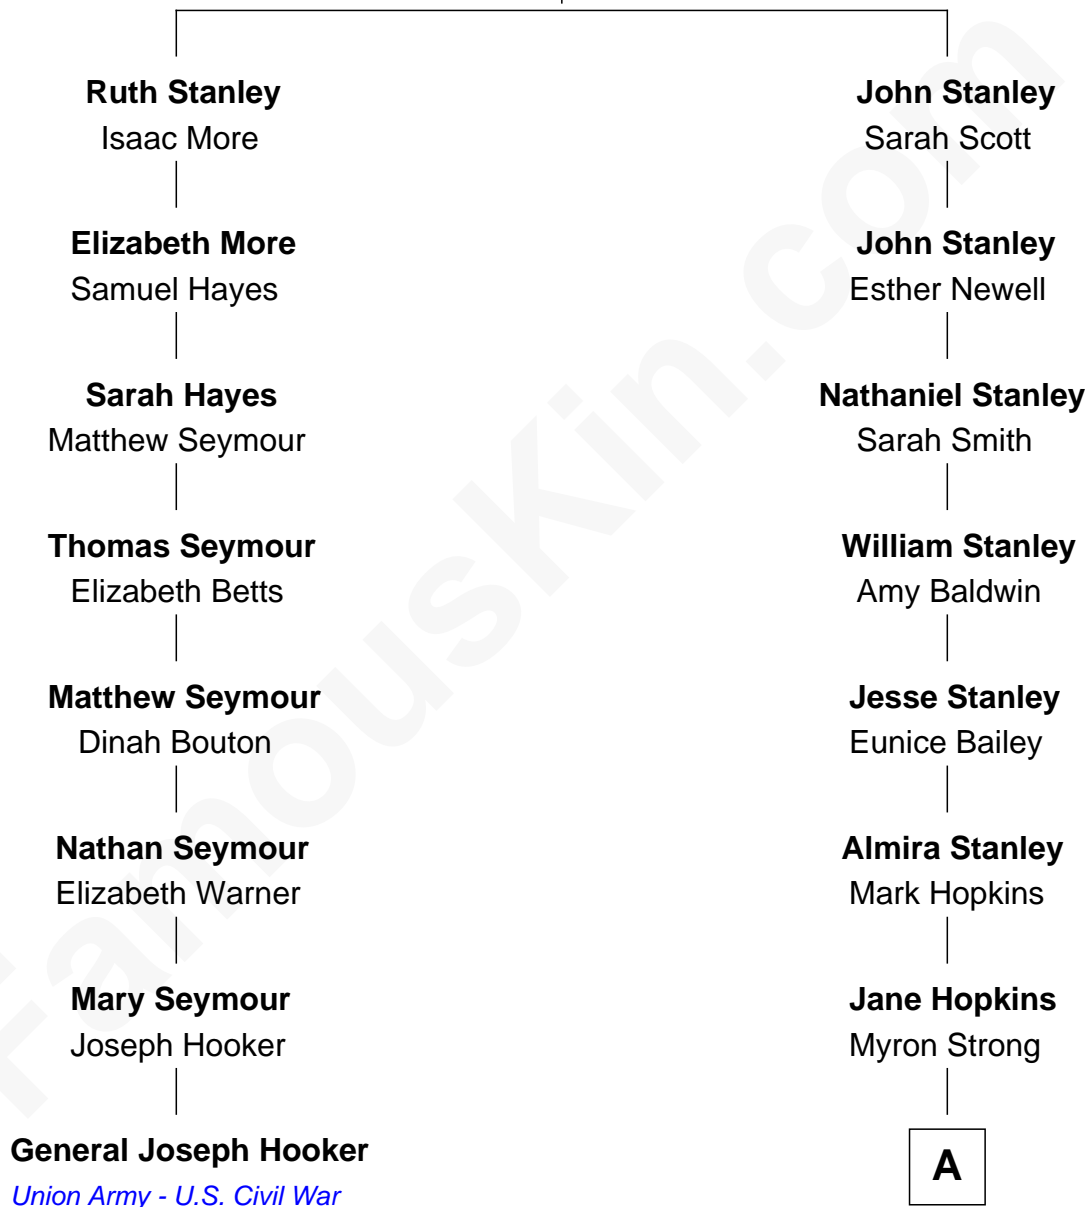

**FamousKin.com**  
**Relationship Chart of**  
**General Joseph Hooker**  
*Union Army - U.S. Civil War*

7th cousin 5 times removed of

**Ben Affleck**  
*Movie Actor*

**John Stanley**  
 Elizabeth Uredge

**A**

**Myron Hopkins Strong**

Maria Bates Hoyt

**Mary Hoyt Strong**

William R. Affleck

**Myron Hopkins Strong Affleck**

Frances L. Perkins

**Myron Hopkins Strong Affleck**

Nancy Louise Byers

**Timothy Byers Affleck**

Christopher Anne Boldt

**Ben Affleck**

*Movie Actor*

FamousKin.com