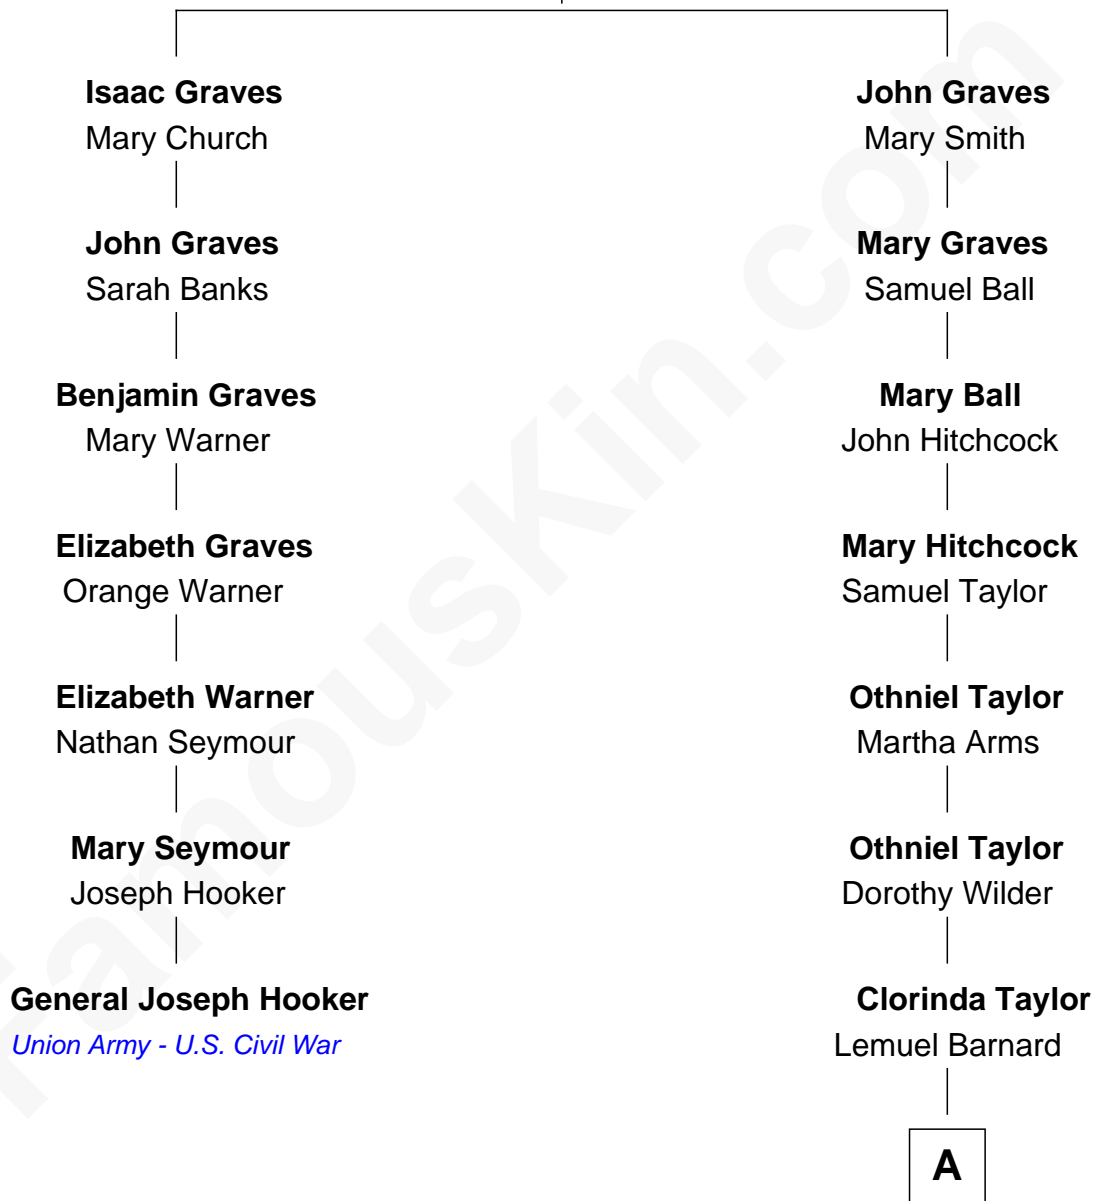

FamousKin.com Relationship Chart of

General Joseph Hooker

Union Army - U.S. Civil War

6th cousin 4 times removed of

Lillian Gish

Stage, TV and Movie Actress

Thomas Graves

Sarah Scott

A

Emily Ward Barnard

Samuel H. Robinson

Elizabeth Ellen Robinson

Henry C. McConnell

Mary Robinson McConnell

James Lee Gish

Lillian Gish