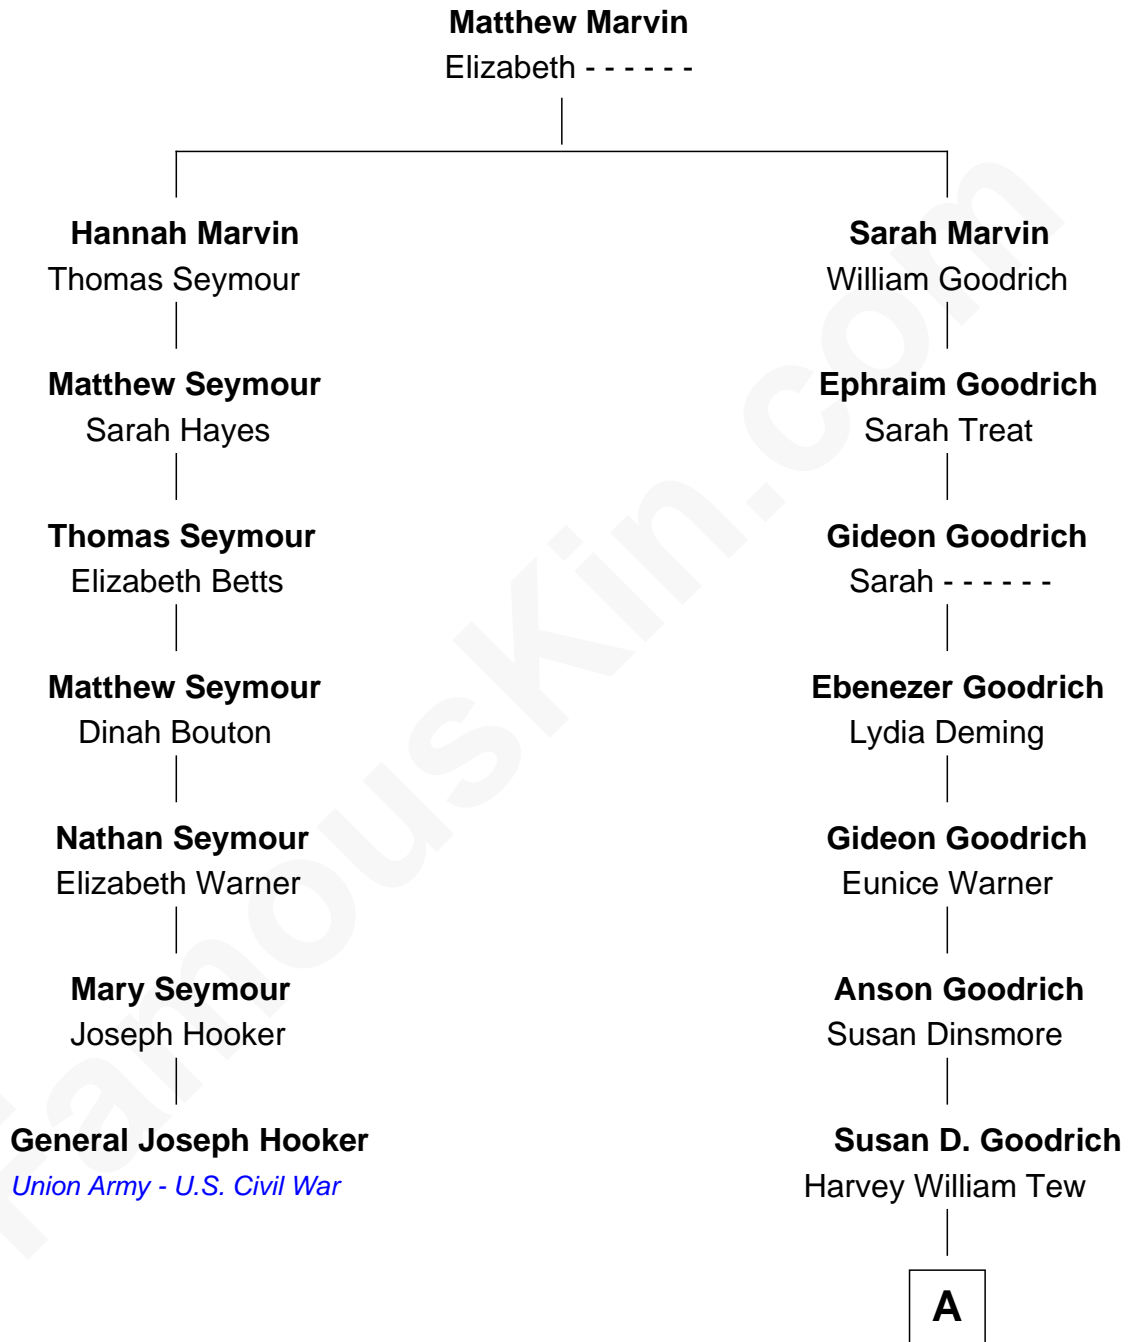

FamousKin.com
Relationship Chart of
General Joseph Hooker
Union Army - U.S. Civil War

6th cousin 4 times removed of

Paget Brewster
TV Actress

A

James Dinsmore Tew

Elinor Edith Bechtel

John Bechtel Tew

Valerie Hathaway

Hathaway Tew

Galen Brewster

Paget Brewster

TV Actress