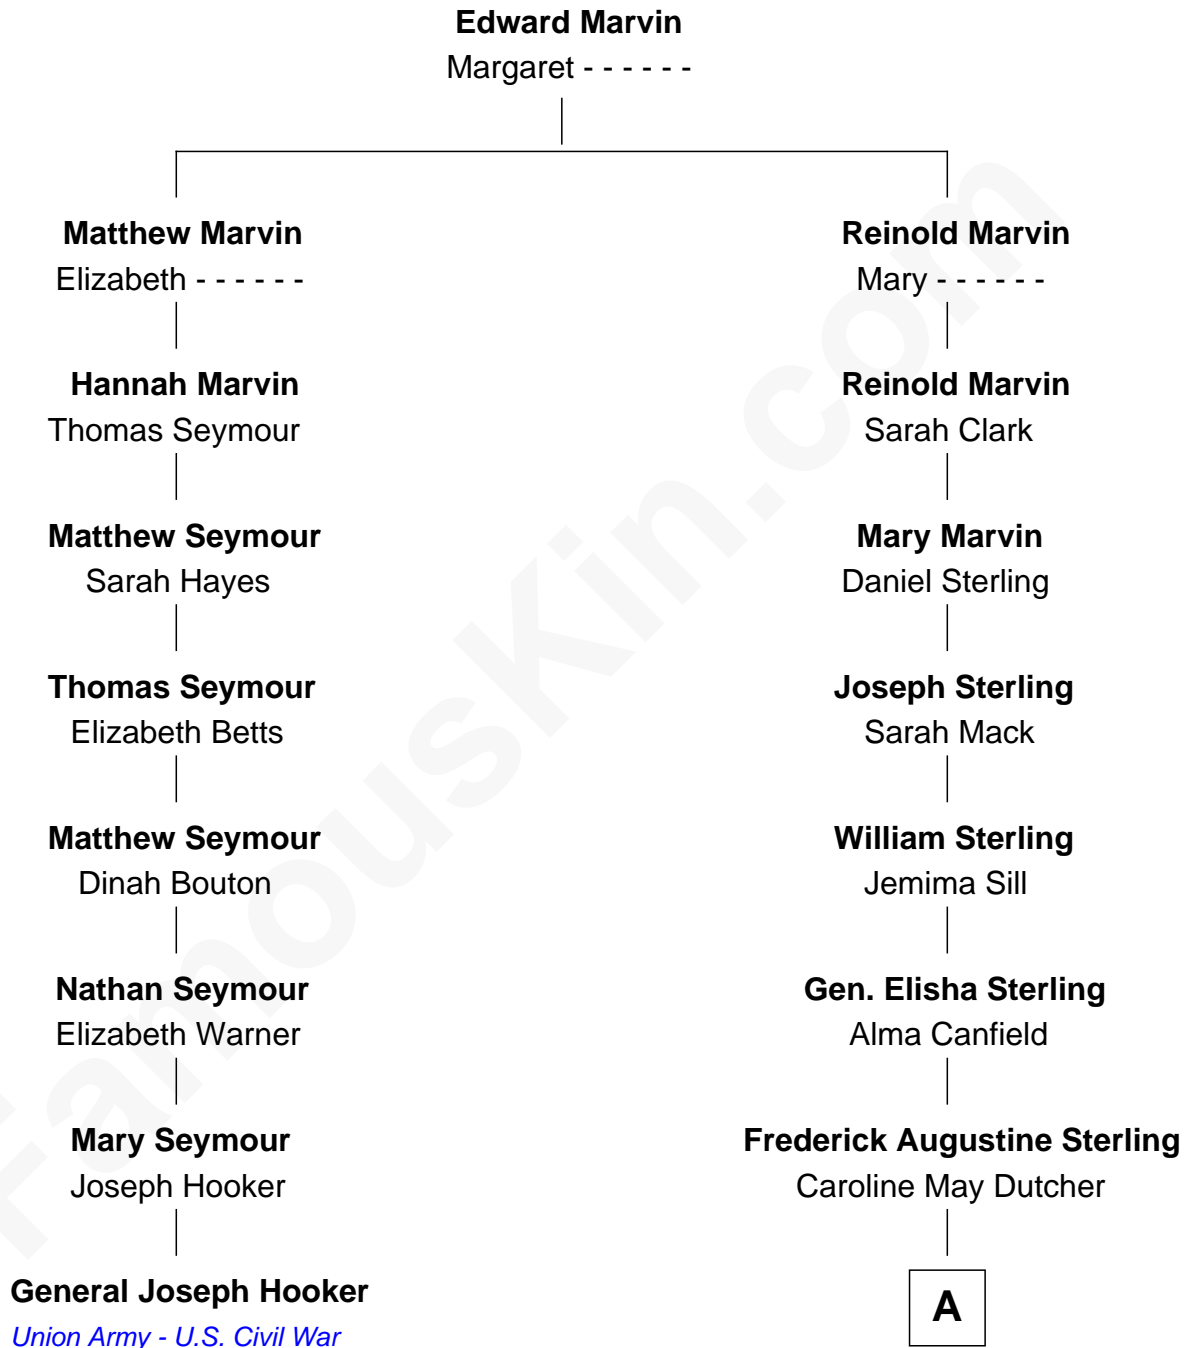

**FamousKin.com**  
**Relationship Chart of**  
**General Joseph Hooker**  
*Union Army - U.S. Civil War*

7th cousin 4 times removed of

**Oliver Platt**  
*Movie Actor*

**A**

**Caroline Dutcher Sterling**

Joseph Hodges Choate

**Joseph Hodges Choate**

Cora Lyman Oliver

**Helen Choate**

Geoffrey Platt

**Nicholas Platt**

Sheila Maynard

**Oliver Platt**