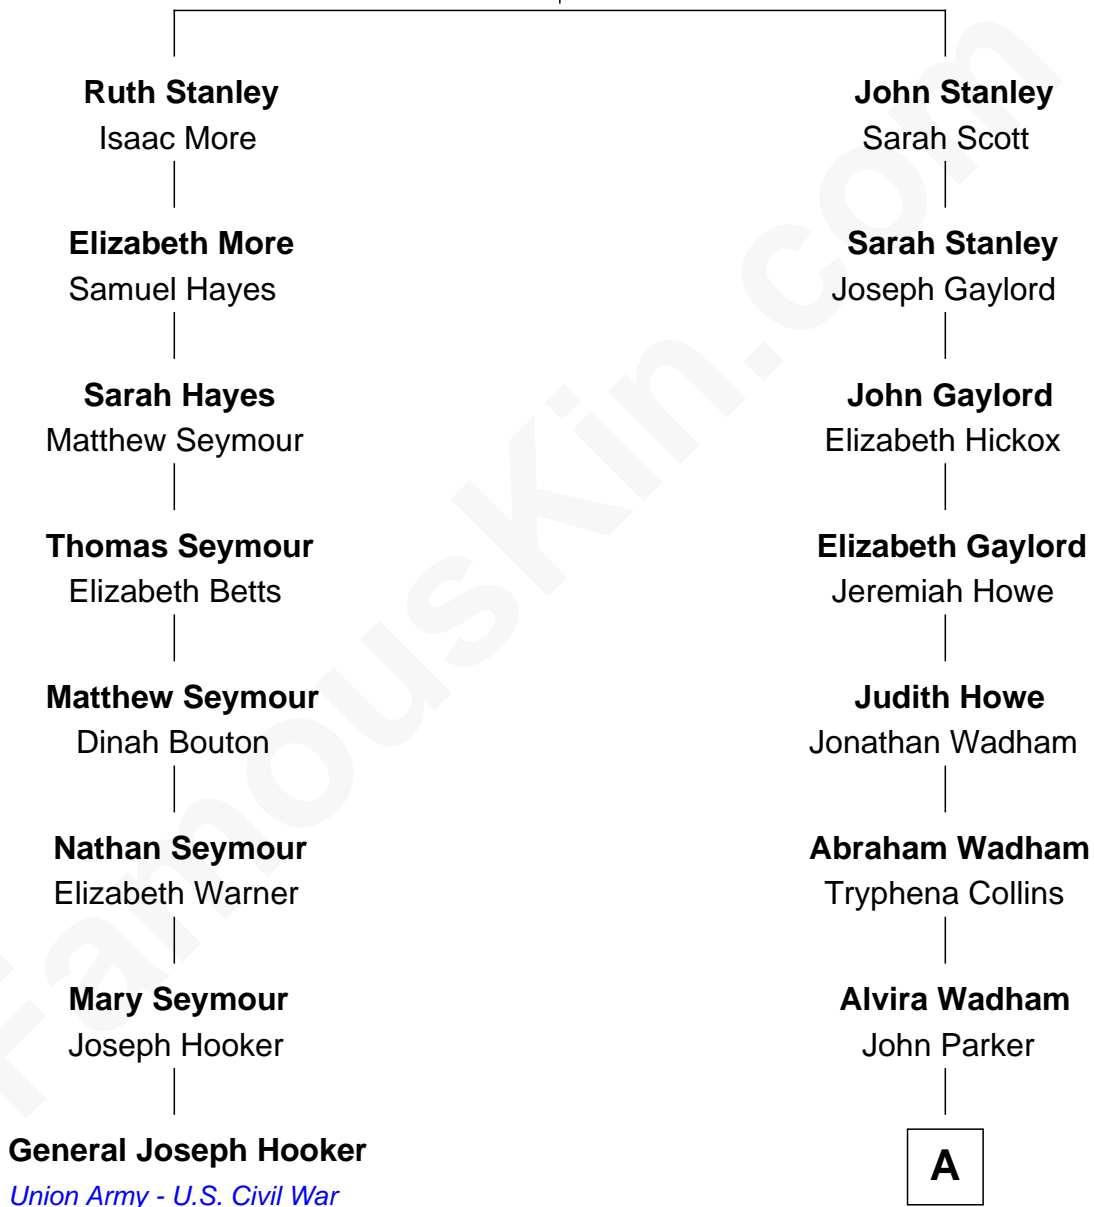

FamousKin.com
Relationship Chart of
General Joseph Hooker
Union Army - U.S. Civil War

7th cousin 4 times removed of

Ed Helms
TV and Movie Actor

John Stanley
 Elizabeth Uredge

A

Bishop Linus Parker
Ellen Katherine Burruss

Fitzgerald Sale Parker
Lucy Irvine Paxton

Fitzgerald Sale Parker
Frances Helen Jackson

Pamela Ann Parker
John A. Helms

Ed Helms
TV and Movie Actor