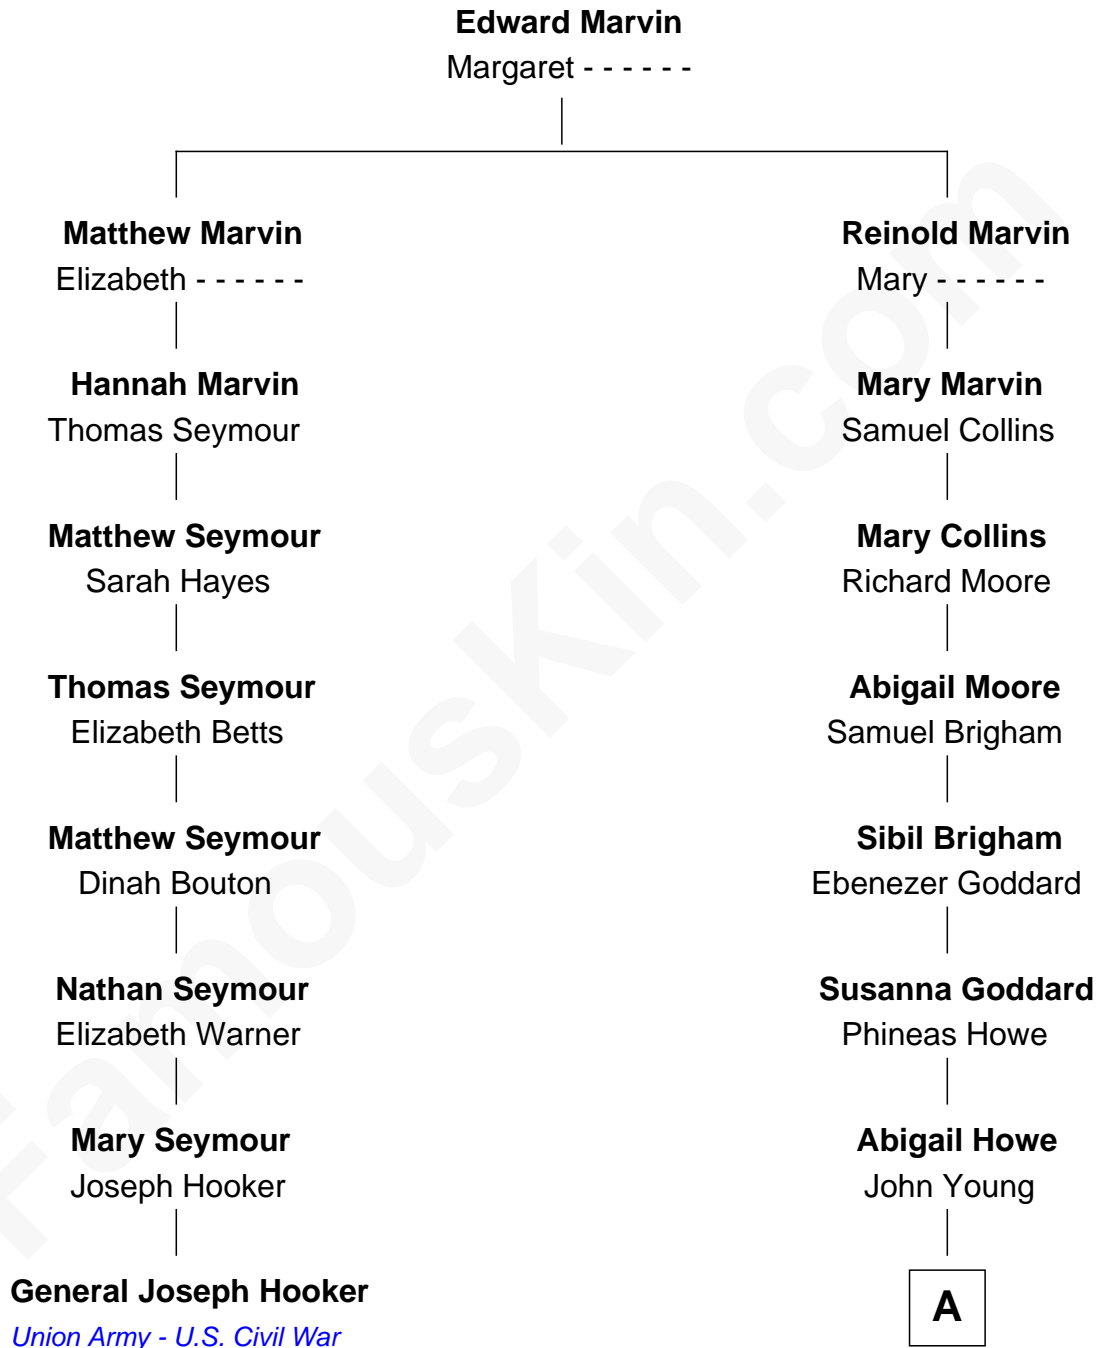

# FamousKin.com Relationship Chart of

**General Joseph Hooker**

*Union Army - U.S. Civil War*

7th cousin 5 times removed of

**Steve Young**

*NFL Hall of Fame Quarterback*

**A**

**Joseph Young**

Jane Adeline Bicknell

**Seymour Bicknell Young**

Ann Elizabeth Riter

**Seymour Bicknell Young**

Carlie Louine Clawson

**Scott Richmond Young**

Louise Leonard

**LeGrande L. Young**

Sherry Ann Steed

**Steve Young**

*NFL Hall of Fame Quarterback*