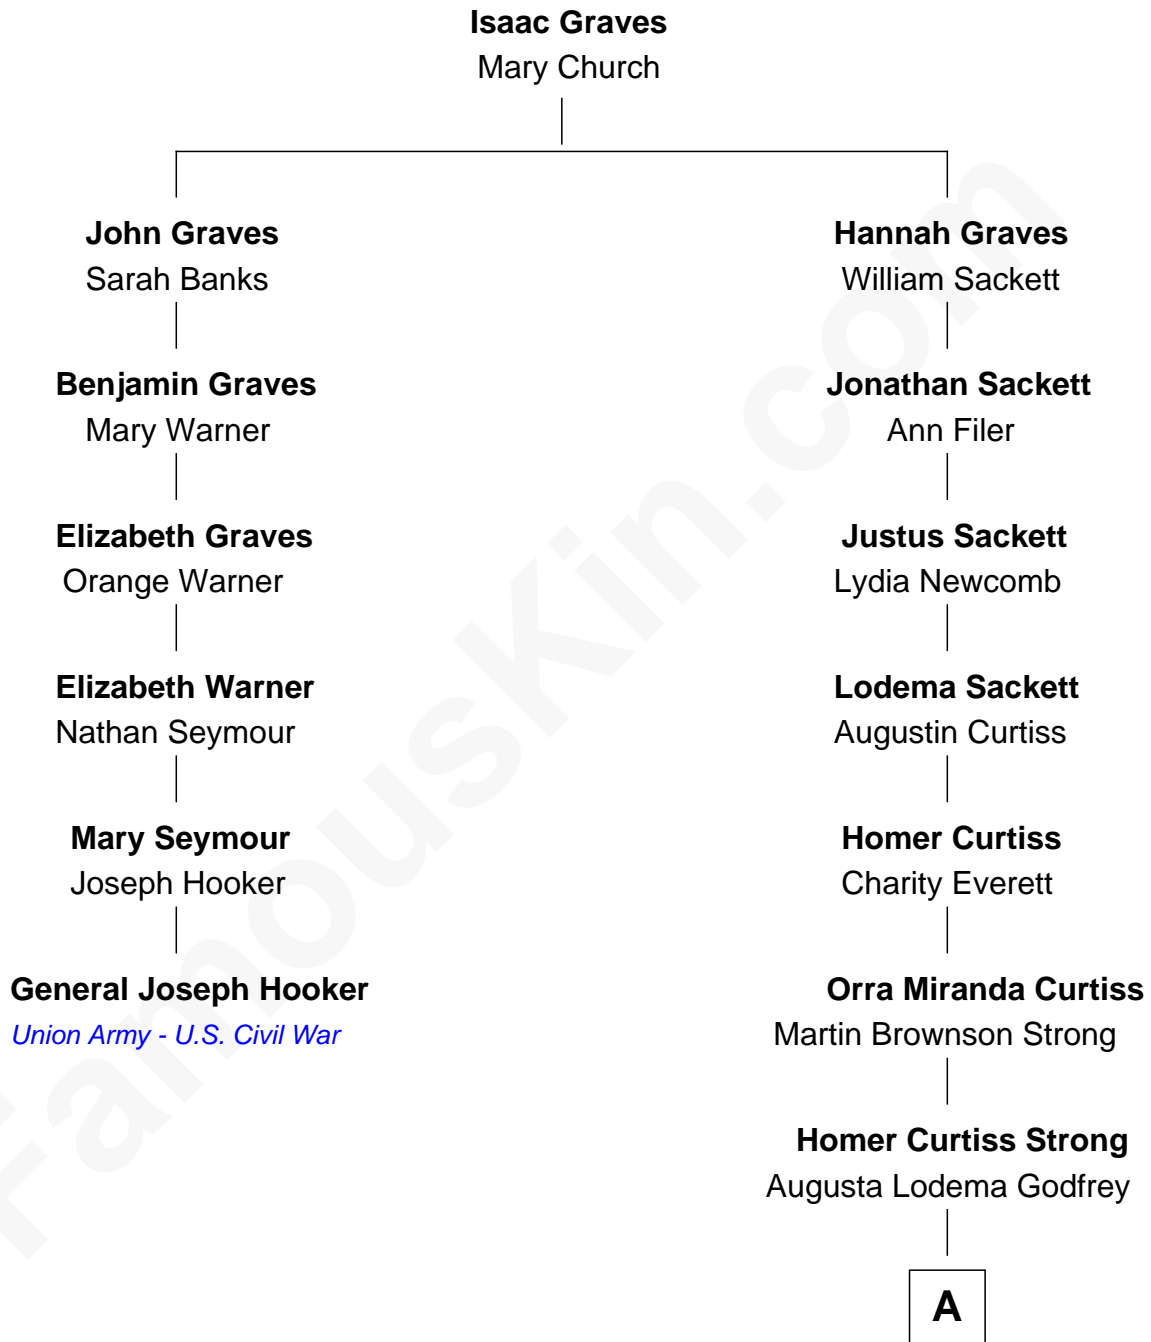

FamousKin.com
Relationship Chart of
General Joseph Hooker
Union Army - U.S. Civil War

5th cousin 5 times removed of
Sarah Palin
9th Governor of Alaska

A

—
Cora Godfrey Strong

James Carl Gower

—
Helen Louise Gower

Clement James Sheeran

—
Sarah Sheeran

Charles Richard Heath

—
Sarah Palin

9th Governor of Alaska

FamousKin.com