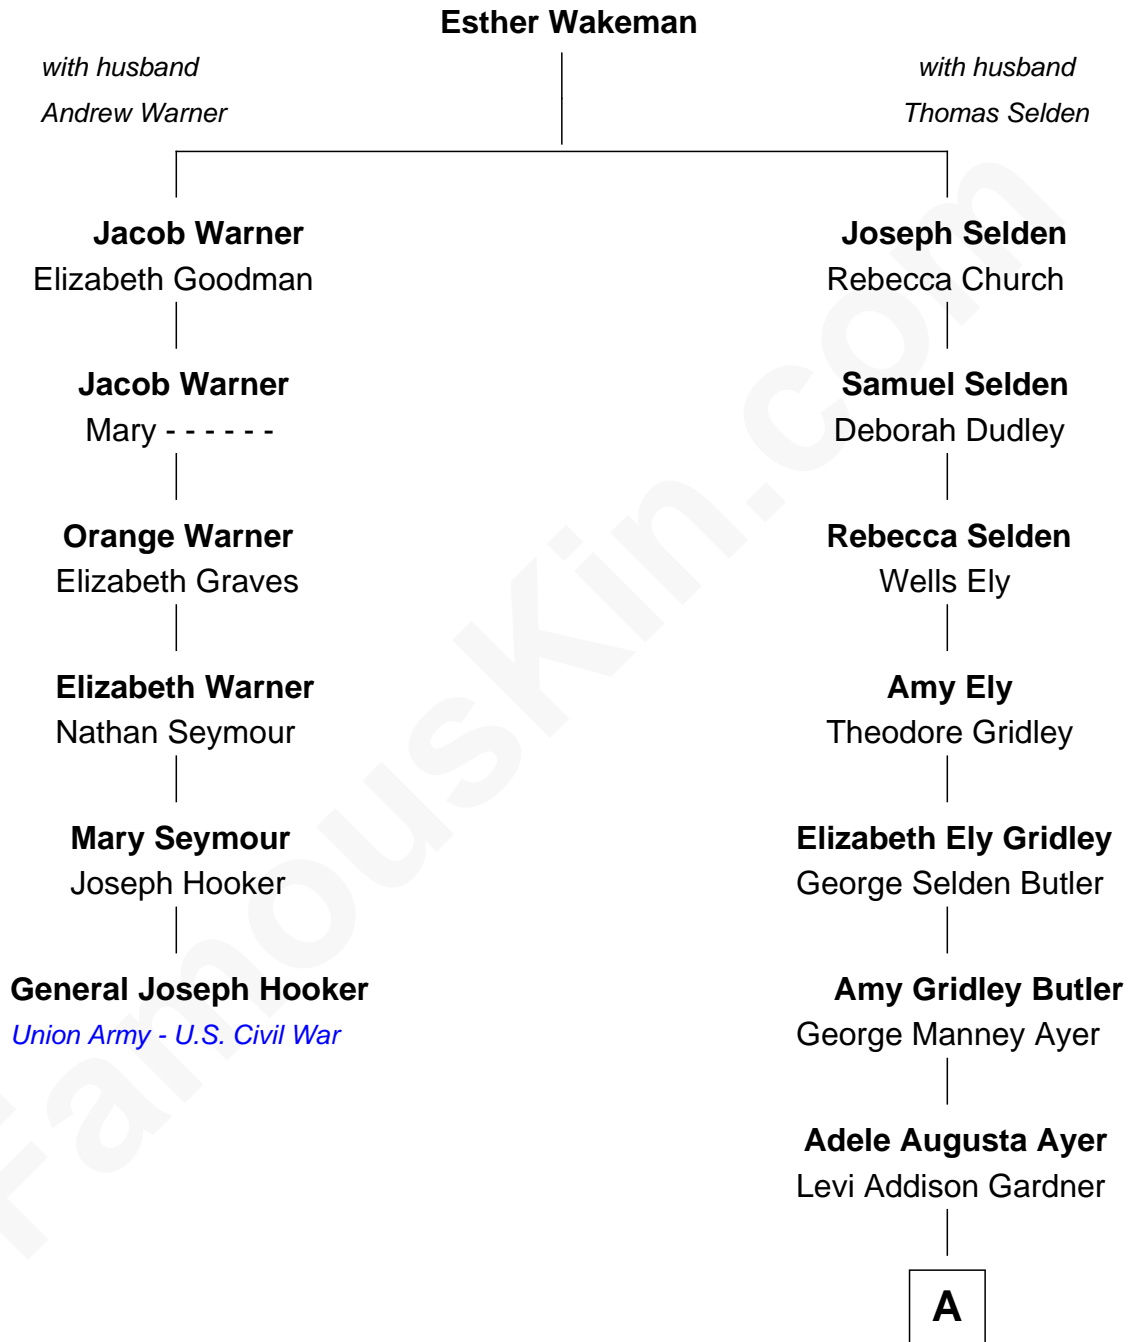

FamousKin.com
Relationship Chart of
General Joseph Hooker
Union Army - U.S. Civil War

5th cousin 3 times removed of
Gerald Ford
38th U.S. President

A

Dorothy Ayer Gardner
Leslie Lynch King

Gerald Ford
38th U.S. President

FamousKin.com