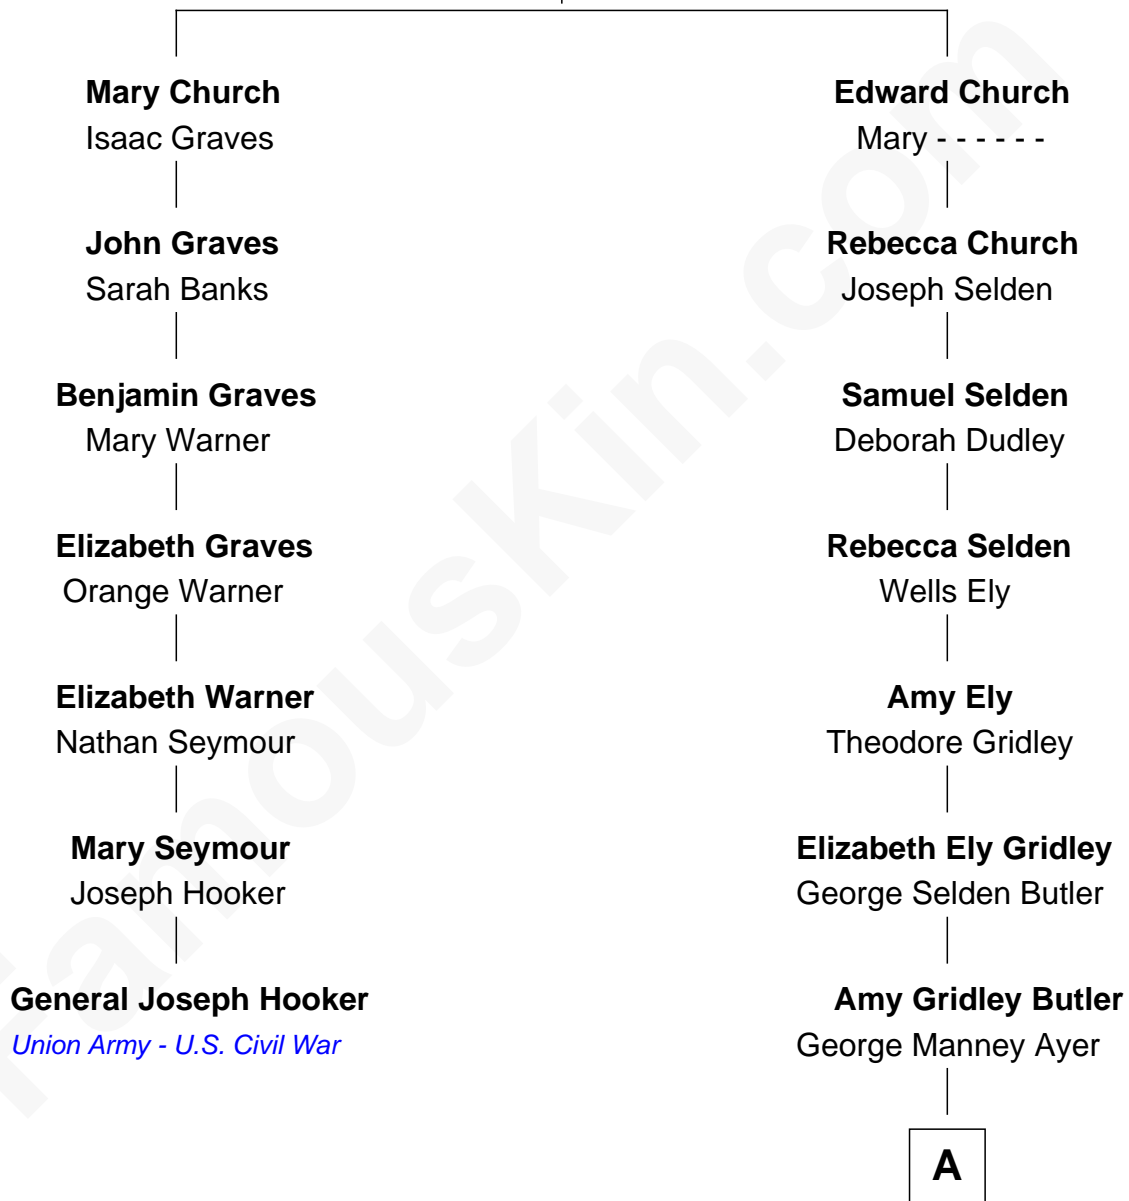

**FamousKin.com**  
**Relationship Chart of**  
**General Joseph Hooker**  
*Union Army - U.S. Civil War*

**6th cousin 3 times removed of**  
**Gerald Ford**  
*38th U.S. President*

**Richard Church**  
 Anna Marsh

**A**

—  
**Adele Augusta Ayer**  
Levi Addison Gardner

—  
**Dorothy Ayer Gardner**  
Leslie Lynch King

—  
**Gerald Ford**  
*38th U.S. President*

FamousKin.com