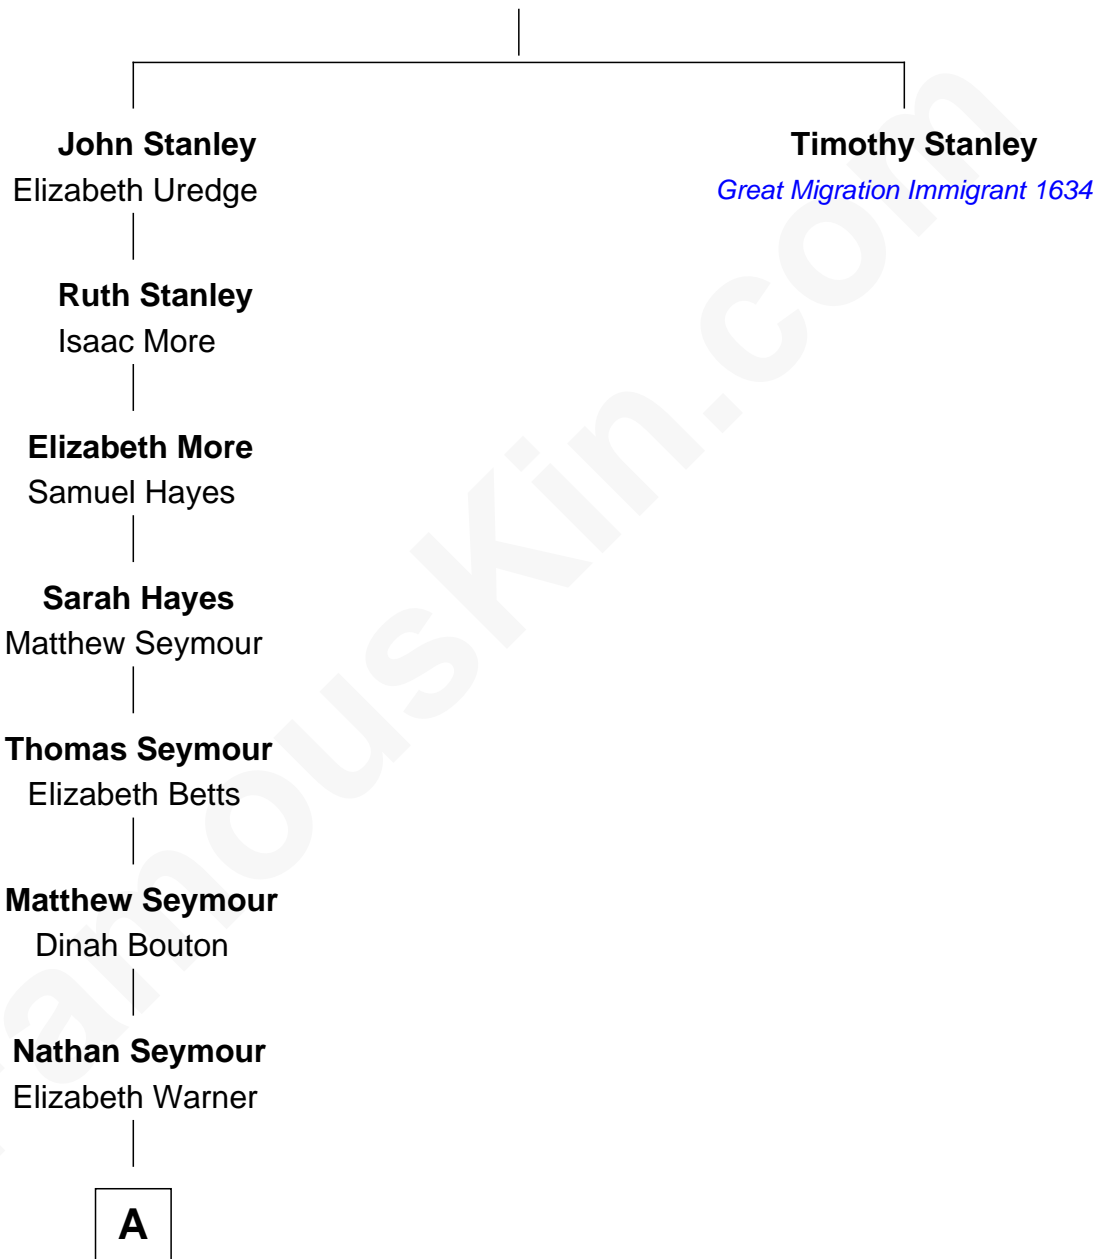

# FamousKin.com Relationship Chart of

**General Joseph Hooker**

*Union Army - U.S. Civil War*

6th great-grandnephew of

**Timothy Stanley**

*(c1604 - 1648) Great Migration Immigrant 1634*

**Robert Stanley**

**A**

|  
**Mary Seymour**  
Joseph Hooker

|  
**General Joseph Hooker**  
*Union Army - U.S. Civil War*

FamousKin.com